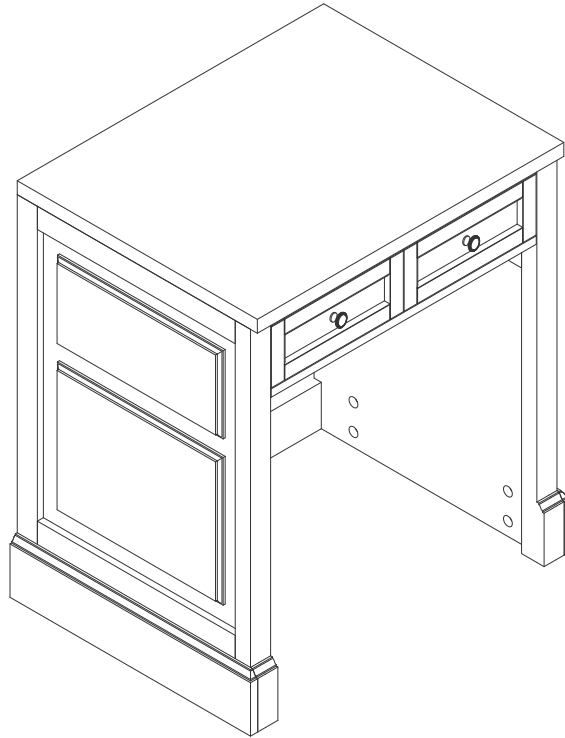

# 30" COUNTERTOP UNIT

VANITIES

## Features and Materials

Solids: Yellow Poplar  
Panels: Plywood & MDF  
Installation Type: Floor Standing  
Vanity Top Included: NO, Optional 3cm Tops Available  
Number of Doors: 0  
Number of Drawers: Two  
Assembly Type: Installation of Optional 3cm Top  
Storage Tray: Yes, Faux Shagreen  
Drawer Box Material and Construction: 15mm Poplar/English Dovetail Joinery  
Hardware Material and Finish: Zinc Alloy in Satin Nickel  
Full Extension, Soft Close Glides  
Aluminum Laminate Drawer Liners  
Adjustable Levelers

## Dimension

Width: 31-3/8"  
Depth: 23-1/2"  
Height: 33-3/4"

# 30" COUNTERTOP UNIT

Back View

Side View

All dimensions are nominal