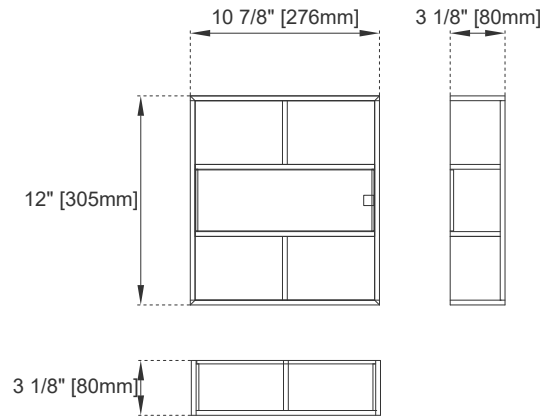

Faux Shagreen Storage Tray