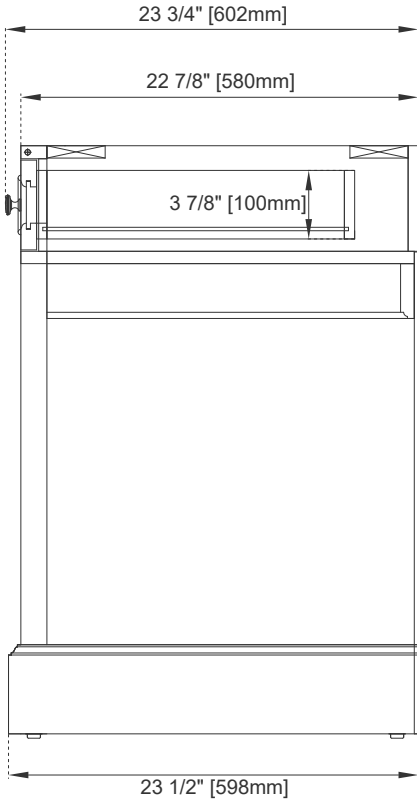

## Features and Materials

Solids: Yellow Poplar  
Panels: Plywood & MDF  
Installation Type: Floor Standing  
Vanity Top Included: NO, Optional 3cm Tops Available  
Number of Doors: 0  
Number of Drawers: Two  
Assembly Type: Installation of Optional 3cm Top  
Storage Tray: Yes, Faux Shagreen  
Drawer Box Material and Construction: 15mm Poplar/English Dovetail Joinery  
Hardware Material and Finish: Zinc Alloy in Satin Nickel  
Full Extension, Soft Close Glides  
Aluminum Laminate Drawer Liners  
Adjustable Levelers

## Dimension

Width: 31-3/8"  
Depth: 23-1/2"  
Height: 33-3/4"

## VANITIES

Top View

Faux Shagreen Storage Tray

Front View

Knob

All dimensions are nominal

# 30" COUNTERTOP UNIT

Back View

Side View

All dimensions are nominal