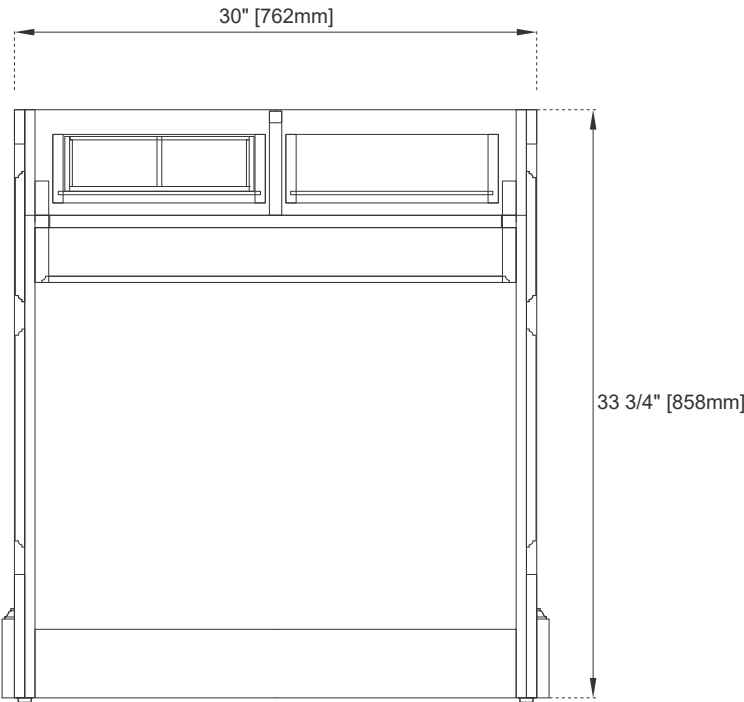

## Dimension

Width: 31-3/8"  
Depth: 23-1/2"  
Height: 33-3/4"

# 30" COUNTERTOP UNIT

## VANITIES

Top View

Faux Shagreen Storage Tray

Front View

Knob

All dimensions are nominal

# 30" COUNTERTOP UNIT

Back View

Side View

All dimensions are nominal