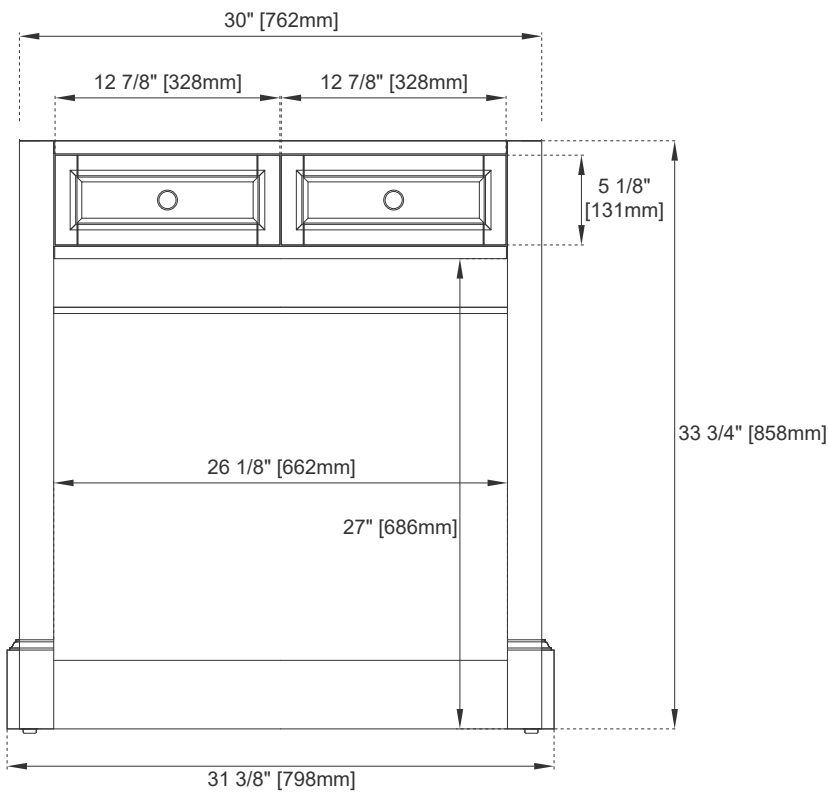

## Dimension

Width: 31-3/8"  
Depth: 23-1/2"  
Height: 33-3/4"

# 30" COUNTERTOP UNIT

## VANITIES

Top View

Faux Shagreen Storage Tray

Front View

Knob

All dimensions are nominal

# 30" COUNTERTOP UNIT

Back View

Side View

All dimensions are nominal