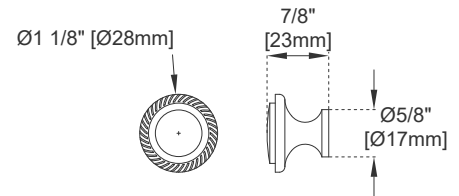

## Dimension

Width: 31-3/8"  
Depth: 23-1/2"  
Height: 33-3/4"

## VANITIES

Top View

Faux Shagreen Storage Tray

Front View

Knob

All dimensions are nominal

# 30" COUNTERTOP UNIT

Back View

Side View

All dimensions are nominal