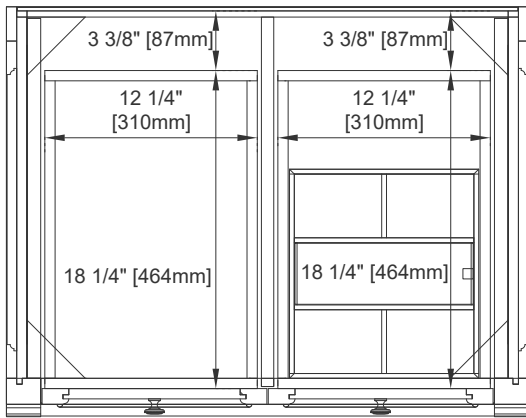

30" COUNTERTOP UNIT

VANITIES

Top View