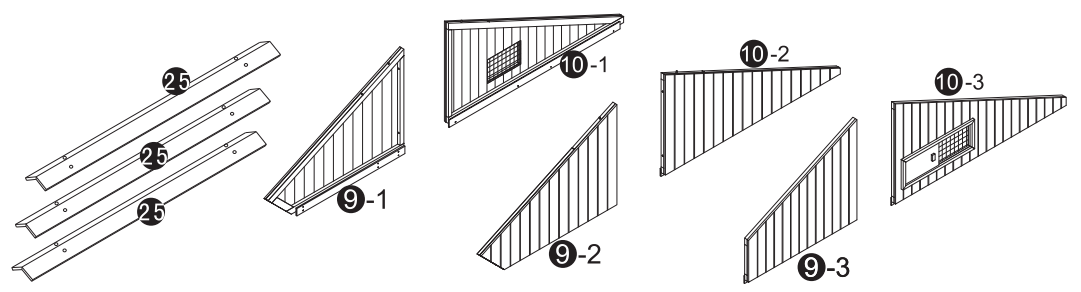

ASSEMBLY INSTRUCTION

DDP-1553-PVC

PARTS

Content box 1:

- (A)  3.5x60=32+1x
- (B)  3.5x50=34+1x
- (C)  3.5x35=12+1x
- (D)  3.5x25=69+1x
- (E)  3.0x16=44+1x
- (F)  M6x75=10+1x
- (G)  M6x60=8+1x
- (H)  +⊙ M4x50=8+1x
- (I)  =7x
- (J)  =4x

Content box 2:

Content box 3:

Content box 4:

Content box 8:

Content box 5:

Content box 6:

Content box 7:

Content box 9: