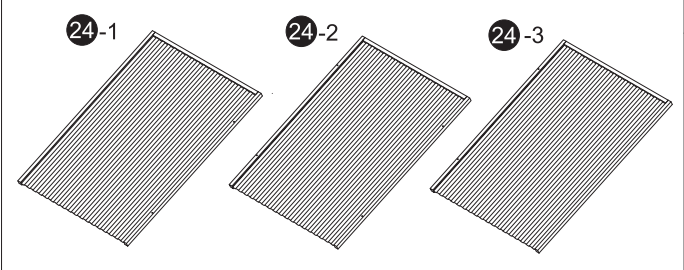

ASSEMBLY INSTRUCTION

DDP-1553-PVC

PARTS

Content box 1:

- (A)  3.5x60=32+1x
- (B)  3.5x50=34+1x
- (C)  3.5x35=12+1x
- (D)  3.5x25=69+1x
- (E)  3.0x16=44+1x
- (F)  M6x75=10+1x
- (G)  M6x60=8+1x
- (H)  +⊙ M4x50=8+1x
- (I)  =7x
- (J)  =4x

Content box 2:

Content box 3:

Content box 4:

Content box 8:

Content box 5:

Content box 6:

Content box 7:

Content box 9: