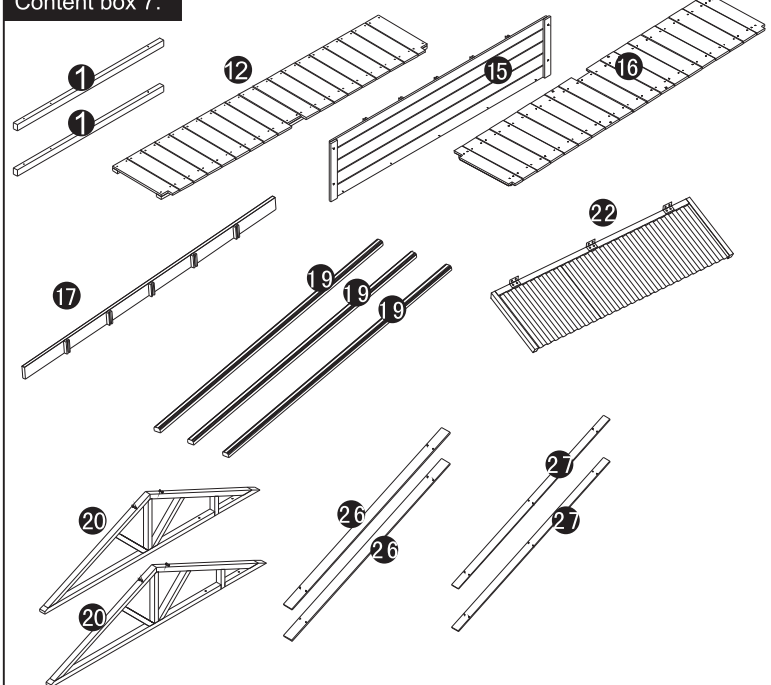

ASSEMBLY INSTRUCTION

DDP-1553-PVC

PARTS

Content box 1:

- (A)  3.5x60=32+1x
- (B)  3.5x50=34+1x
- (C)  3.5x35=12+1x
- (D)  3.5x25=69+1x
- (E)  3.0x16=44+1x
- (F)  M6x75=10+1x
- (G)  M6x60=8+1x
- (H)  +⊙ M4x50=8+1x
- (I)  =7x
- (J)  =4x

Content box 2:

Content box 3:

Content box 4:

Content box 8:

Content box 5:

Content box 6:

Content box 7:

Content box 9: