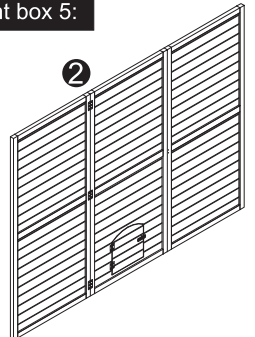

ASSEMBLY INSTRUCTION

DDP-1553-PVC

PARTS

Content box 1:

- (A)  3.5x60=32+1x
- (B)  3.5x50=34+1x
- (C)  3.5x35=12+1x
- (D)  3.5x25=69+1x
- (E)  3.0x16=44+1x
- (F)  M6x75=10+1x
- (G)  M6x60=8+1x
- (H)  +⊙ M4x50=8+1x
- (I)  =7x
- (J)  =4x

Content box 2:

Content box 3:

Content box 4:

Content box 8:

Content box 5:

Content box 6:

Content box 7:

Content box 9: