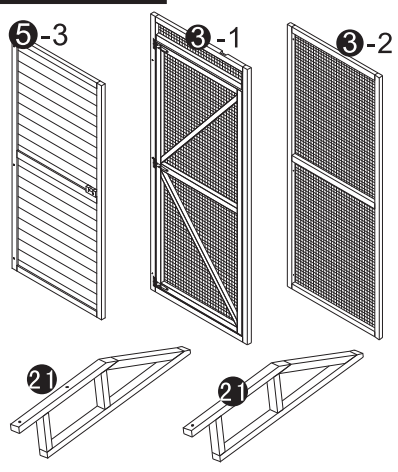

ASSEMBLY INSTRUCTION

DDP-1553-PVC

PARTS

Content box 1:

- (A)  3.5x60=32+1x
- (B)  3.5x50=34+1x
- (C)  3.5x35=12+1x
- (D)  3.5x25=69+1x
- (E)  3.0x16=44+1x
- (F)  M6x75=10+1x
- (G)  M6x60=8+1x
- (H)  +⊙ M4x50=8+1x
- (I)  =7x
- (J)  =4x

Content box 2:

Content box 3:

Content box 4:

Content box 8:

Content box 5:

Content box 6:

Content box 7:

Content box 9: