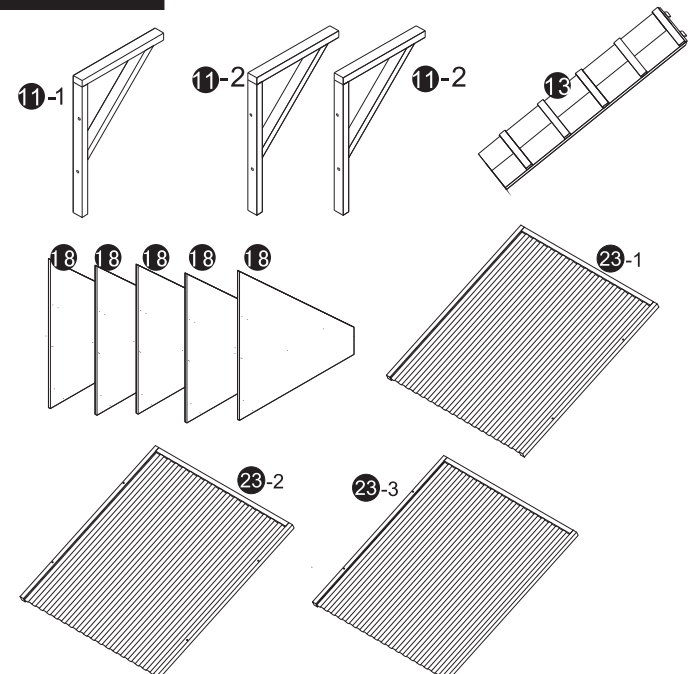

ASSEMBLY INSTRUCTION

DDP-1553-PVC

PARTS

Content box 1:

- (A)  3.5x60=32+1x
- (B)  3.5x50=34+1x
- (C)  3.5x35=12+1x
- (D)  3.5x25=69+1x
- (E)  3.0x16=44+1x
- (F)  M6x75=10+1x
- (G)  M6x60=8+1x
- (H)  +⊙ M4x50=8+1x
- (I)  =7x
- (J)  =4x

Content box 2:

Content box 3:

Content box 4:

Content box 8:

Content box 5:

Content box 6:

Content box 7:

Content box 9: