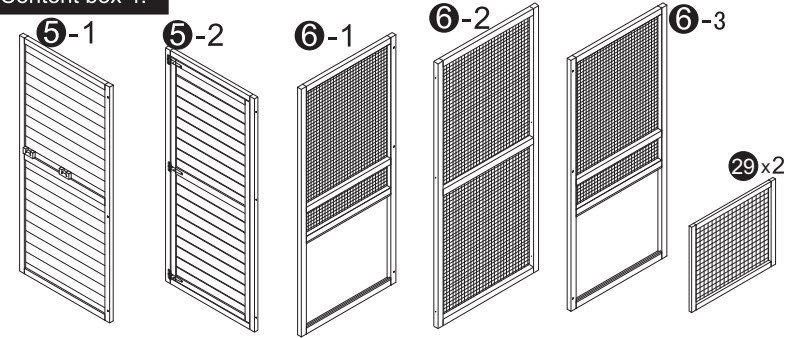

ASSEMBLY INSTRUCTION

DDP-1553-PVC

PARTS

Content box 1:

- (A)  3.5x60=32+1x
- (B)  3.5x50=34+1x
- (C)  3.5x35=12+1x
- (D)  3.5x25=69+1x
- (E)  3.0x16=44+1x
- (F)  M6x75=10+1x
- (G)  M6x60=8+1x
- (H)  +⊙ M4x50=8+1x
- (I)  =7x
- (J)  =4x

Content box 2:

Content box 3:

Content box 4:

Content box 8:

Content box 5:

Content box 6:

Content box 7:

Content box 9: