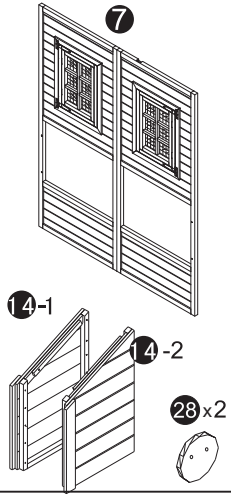

ASSEMBLY INSTRUCTION

DDP-1553-PVC

PARTS

Content box 1:

- (A)  3.5x60=32+1x
- (B)  3.5x50=34+1x
- (C)  3.5x35=12+1x
- (D)  3.5x25=69+1x
- (E)  3.0x16=44+1x
- (F)  M6x75=10+1x
- (G)  M6x60=8+1x
- (H)  +⊙ M4x50=8+1x
- (I)  =7x
- (J)  =4x

Content box 2:

Content box 3:

Content box 4:

Content box 8:

Content box 5:

Content box 6:

Content box 7:

Content box 9: