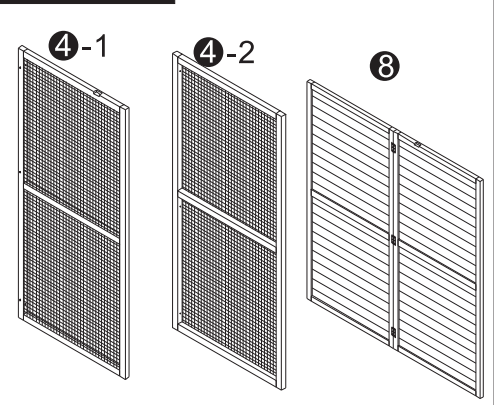

ASSEMBLY INSTRUCTION

DDP-1553-PVC

PARTS

Content box 1:

- (A)  3.5x60=32+1x
- (B)  3.5x50=34+1x
- (C)  3.5x35=12+1x
- (D)  3.5x25=69+1x
- (E)  3.0x16=44+1x
- (F)  M6x75=10+1x
- (G)  M6x60=8+1x
- (H)  +⊙ M4x50=8+1x
- (I)  =7x
- (J)  =4x

Content box 2:

Content box 3:

Content box 4:

Content box 8:

Content box 5:

Content box 6:

Content box 7:

Content box 9: