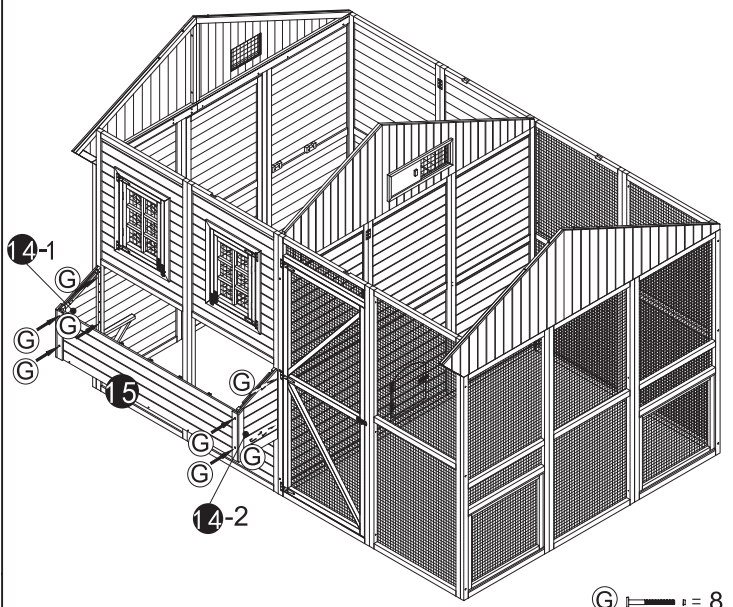

7

G → = 8

8

D → = 2

9

E → = 2
C → = 2

10

11

12

C → = 4
F → = 4