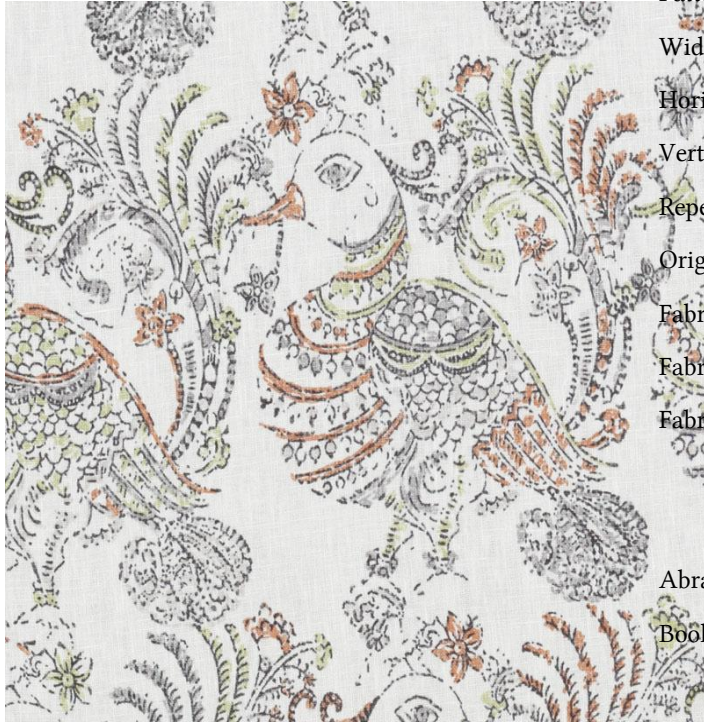

Fabric Detail for:De42506 | 15-grey

Pattern:	De42506 15-grey
Width:	54"
Horizontal Repeat:	13.500"
Vertical Repeat:	18.000"
Repeat Direction:	Up The Roll
Origin:	United States
Fabric Grade:	01
Fabric Contents:	100% Linen
Fabric Performance:	CA 117 2013 NFPA 260 UFAC - Class 1
Abrasion:	5,000 Double Rubs
Book Name:	ALIZARIN-CINNNABAR