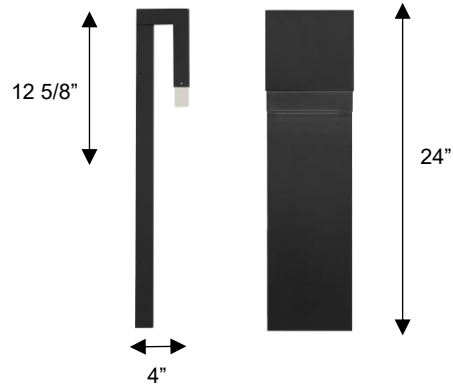

Wall Sconce

DIMENSIONS

Height: 24"
 Width/Diameter: 6 1/2"
 Depth: 4"
 Minimum Height:
 Maximum Height:
 Canopy/Backplate: 22 3/4"x6 1/2"
 Product Weight: 5.3 lb

SPECIFICATIONS

Location Listed: Wet
 IP Rating: IP44
 Rated Life: 54000 Hours
 Standards: ETL, cETL, ADA
 Input: 120~277 VAC, 50/60Hz
 TRIAC Dimming: 100-10%
 Downlight Illumination
 Mounting: Wall Mount
 Color Temperature: Adjustable
 3000K/4000K/5000K
 CRI Rating: 80
 Material: Aluminum
 Diffuser Material: Clear K-9 Crystal