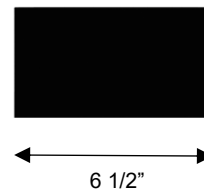

Wall Sconce

DIMENSIONS

Height: 24"
 Width/Diameter: 6 1/2"
 Depth: 4"
 Minimum Height:
 Maximum Height:
 Canopy/Backplate: 22 3/4"x6 1/2"
 Product Weight: 5.3 lb

SPECIFICATIONS

Location Listed: Wet
 IP Rating: IP44
 Rated Life: 54000 Hours
 Standards: ETL, cETL, ADA
 Input: 120~277 VAC, 50/60Hz
 TRIAC Dimming: 100-10%
 Downlight Illumination
 Mounting: Wall Mount
 Color Temperature: Adjustable
 3000K/4000K/5000K
 CRI Rating: 80
 Material: Aluminum
 Diffuser Material: Clear K-9 Crystal