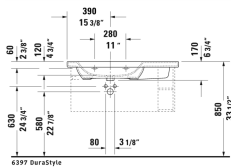

**DuraStyle Furniture washbasin asymmetric ♿ # 2325100000 / 2325100030**

| < 39 3/8" Inch > |

Furniture washbasin asymmetric	Dimension	Weight	Order number
with faucet deck, bowl on left side, hardware included, wall-mounted, 39 3/8" Inch			
<b>Colors</b>			
00 White			
<b>Variant</b>			
● with overflow	39 3/8" x 18 7/8" Inch	59.5 lb	2325100000
●●● with overflow	39 3/8" x 18 7/8" Inch	59.5 lb	2325100030
<b>Infobox</b>			
Washbasin is not ADA compliant in combination with pedestal, siphon cover or metal console			
Sanitary ceramics with the special WonderGliss surface finish will remain clean and attractive-looking for a long time to come. When ordering WonderGliss please add a "1" as eleventh digit to the model number.			
<b>Accessory for ceramics</b>			
Push button drain assembly for washbasins with overflow	2" Inch	0.8 lb	005052

All drawings contain the necessary measurements which are subject to standard tolerances. They are stated in inch & mm and are non-binding. Exact measurements, in particular for customized installation scenarios, can only be taken from the finished ceramic piece.