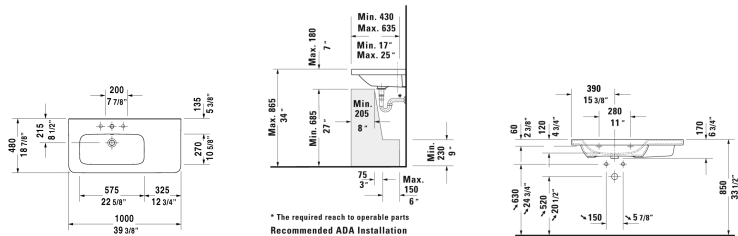

**DuraStyle Furniture washbasin asymmetric ♿ # 2325100000 / 2325100030**

| < 39 3/8" Inch > |

Furniture washbasin asymmetric	Dimension	Weight	Order number
with faucet deck, bowl on left side, hardware included, wall-mounted, 39 3/8" Inch			
<b>Colors</b>			
00 White			
<b>Variant</b>			
● with overflow	39 3/8" x 18 7/8" Inch	59.5 lb	2325100000
●●● with overflow	39 3/8" x 18 7/8" Inch	59.5 lb	2325100030
<b>Infobox</b>			
Washbasin is not ADA compliant in combination with pedestal, siphon cover or metal console			
Sanitary ceramics with the special WonderGliss surface finish will remain clean and attractive-looking for a long time to come. When ordering WonderGliss please add a "1" as eleventh digit to the model number.			
<b>Accessory for ceramics</b>			
Push button drain assembly for washbasins with overflow	2" Inch	0.8 lb	005052

All drawings contain the necessary measurements which are subject to standard tolerances. They are stated in inch & mm and are non-binding. Exact measurements, in particular for customized installation scenarios, can only be taken from the finished ceramic piece.