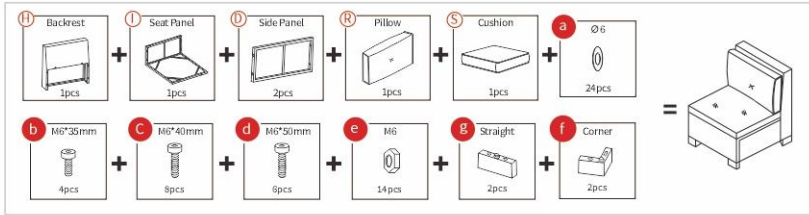

PARTS

A Armrest 3pcs	E Armrest 3pcs	N Backrest 2pcs	M Seat Panel 2pcs	F Backrest 1pcs	B Backrest 1pcs
O Coffee Table top 1pcs	P Side Leg w/ Feet 2pcs	Q Side Panel 2pcs	R Pillow 5pcs	S Cushion 6pcs	Finished drawing
D Side Panel 4pcs	G Seat Panel 1pcs	H Backrest 1pcs	I Seat Panel 1pcs	C Seat Panel 1pcs	Finished drawing
T Glass 1pc	J foot 2pcs	K Bottom plate 1pc	L Coffee Table top 1pc		

Left-hand Chair

Right-hand Chair

1

2

3

4

5

Center Seat Sofa