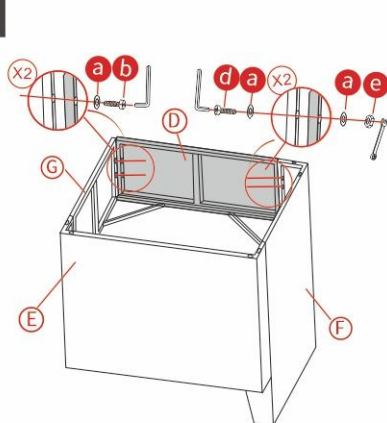

TOOLS REQUIRED

Allen Key

Spanner

Ratchet wrench

Patio Furniture Set
400LBS
CAPACITY

UP TO 90 MIN.
ASSEMBLY

HARDWARE

a O6 196pcs	b M6*35mm 24pcs	c M6*40mm 56pcs	d M6*50mm 58pcs	e M6 114pcs	f Corner 20pcs	g Straight 8pcs	h Clamp 4pcs
---------------------------	-------------------------------	-------------------------------	-------------------------------	---------------------------	------------------------------	-------------------------------	----------------------------

PARTS

A Armrest 3pcs	E Armrest 3pcs	N Backrest 2pcs	M Seat Panel 2pcs	F Backrest 1pcs	B Backrest 1pcs
O Coffee Table top 1pcs	P Side Leg w/ Feet 2pcs	Q Side Panel 2pcs	R Pillow 5pcs	S Cushion 6pcs	Finished drawing
D Side Panel 4pcs	G Seat Panel 1pcs	H Backrest 1pcs	I Seat Panel 1pcs	C Seat Panel 1pcs	Finished drawing
T Glass 1pc	J foot 2pcs	K Bottom plate 1pc	L Coffee Table top 1pc		

Left-hand Chair

Right-hand Chair

1

2

3

4

5

Center Seat Sofa