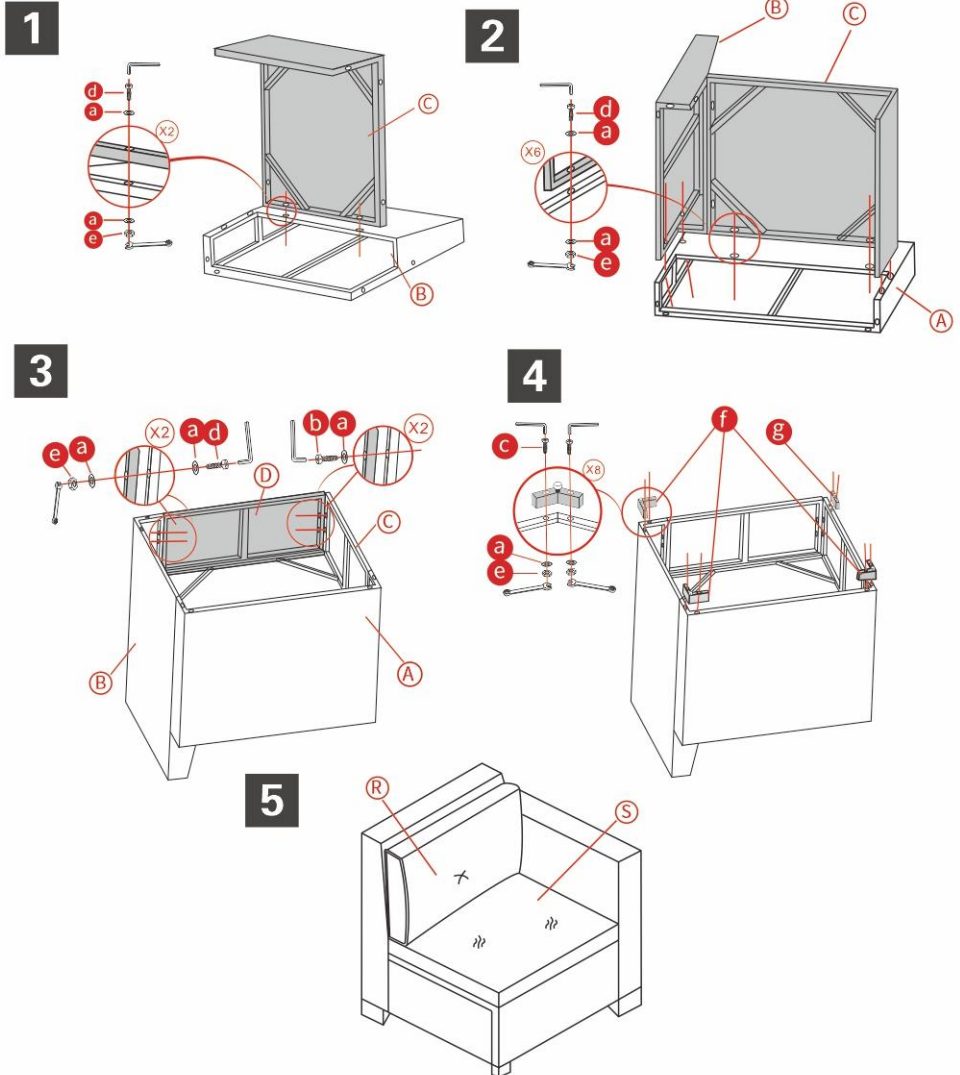

TOOLS REQUIRED

Allen Key

Spanner

Ratchet wrench

Patio Furniture Set
400LBS
CAPACITY

UP TO 90 MIN.
ASSEMBLY

HARDWARE

a O6 196pcs	b M6*35mm 24pcs	c M6*40mm 56pcs	d M6*50mm 58pcs	e M6 114pcs	f Corner 20pcs	g Straight 8pcs	h Clamp 4pcs
---------------------------	-------------------------------	-------------------------------	-------------------------------	---------------------------	------------------------------	-------------------------------	----------------------------

PARTS

A Armrest 3pcs	E Armrest 3pcs	N Backrest 2pcs	M Seat Panel 2pcs	F Backrest 1pcs	B Backrest 1pcs
O Coffee Table top 1pcs	P Side Leg w/ Feet 2pcs	Q Side Panel 2pcs	R Pillow 5pcs	S Cushion 6pcs	Finished drawing
D Side Panel 4pcs	G Seat Panel 1pcs	H Backrest 1pcs	I Seat Panel 1pcs	C Seat Panel 1pcs	Finished drawing
T Glass 1pc	J foot 2pcs	K Bottom plate 1pc	L Coffee Table top 1pc		

Left-hand Chair

Right-hand Chair

1

2

3

4

5

Center Seat Sofa