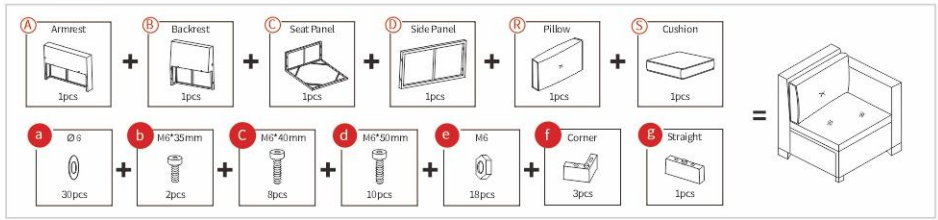

Left-hand Chair