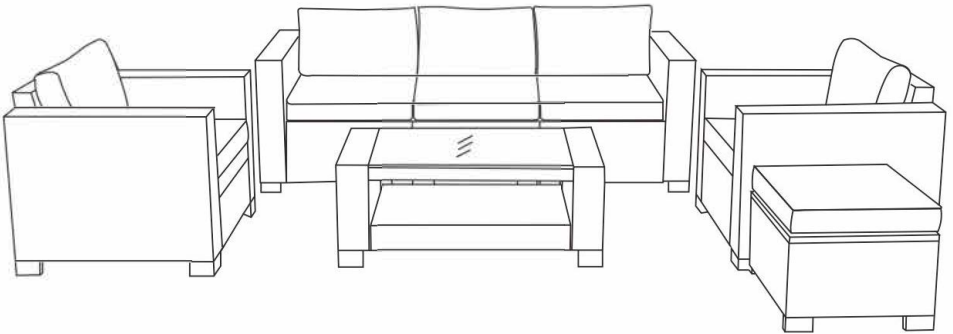

Slanting Back Furniture Set 7-piece