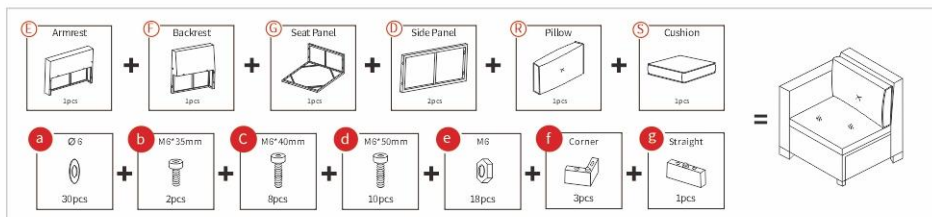

Right-hand Chair