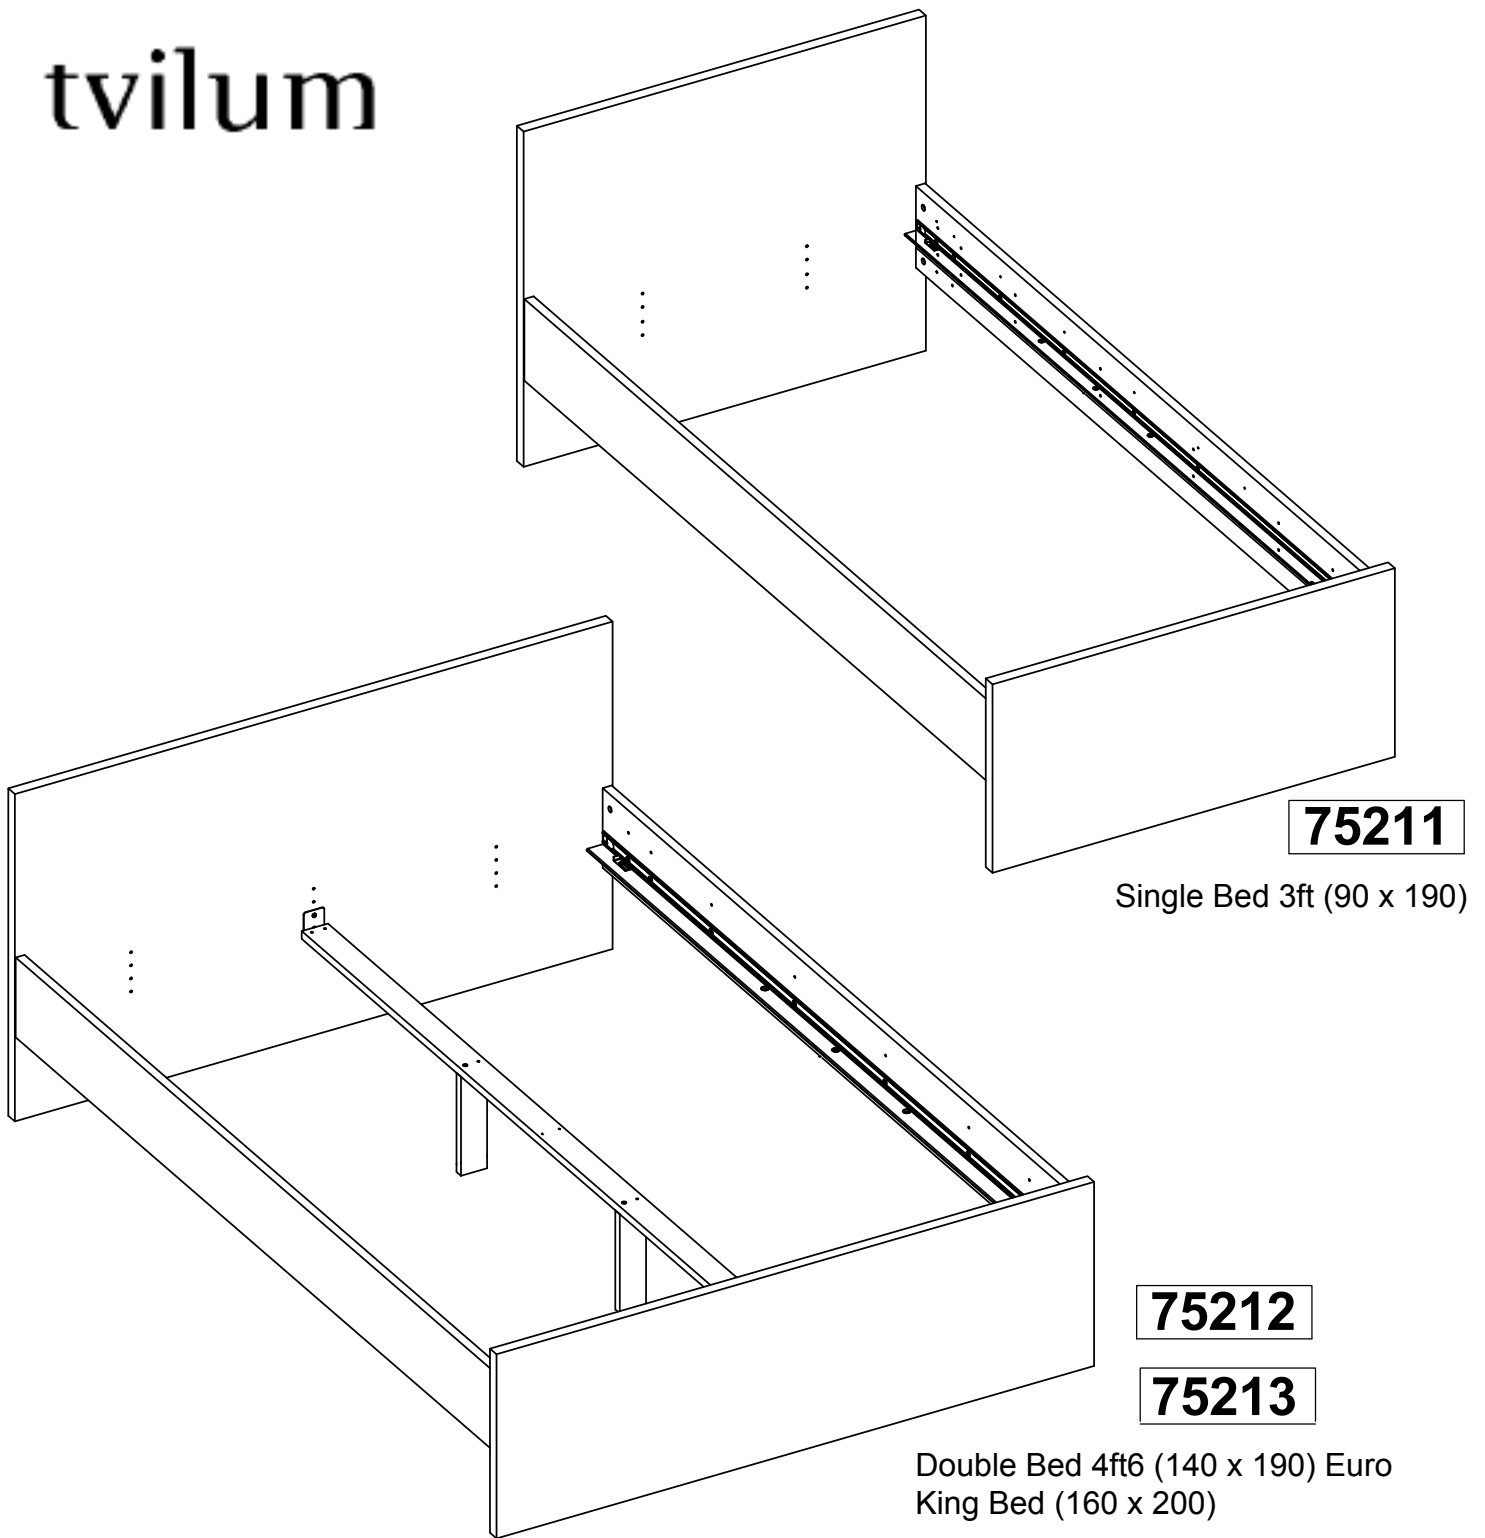

tvilum

Assembling Instruction for beds with slats/foam mattress

(inside the box is assembling Instruction for bed with box mattress)

75211

75212

75213

13424
x2

ONLY FOR

97653
x1

1

20215
x8

2

15018
x4

X = 76 mm / 3"

3

21011
x4