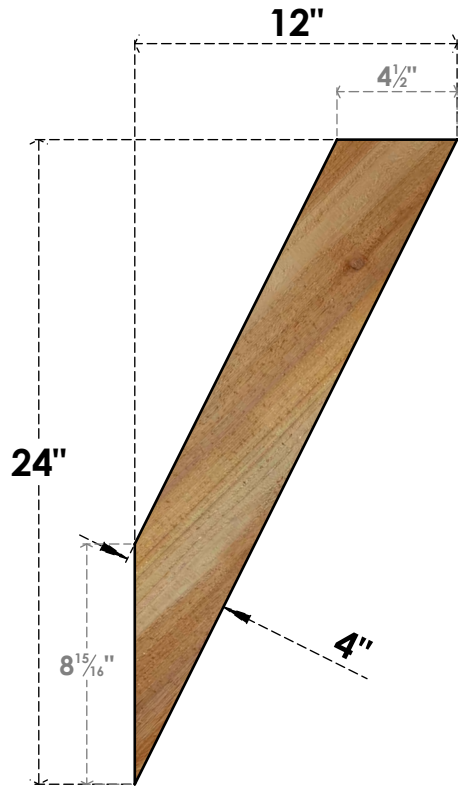

# BRC04X12X24TRA00RWR

4"W X 12"D X 24"H TRADITIONAL ROUGH SAWN BRACE, WESTERN RED CEDAR

**SIDE**

**FRONT**

EKENA MILLWORK  
 2300 WEST MAIN ST.  
 CLARKSVILLE, TX 75426  
 TOLL FREE: 866-607-0453  
 WWW.EKENAMILLWORK.COM