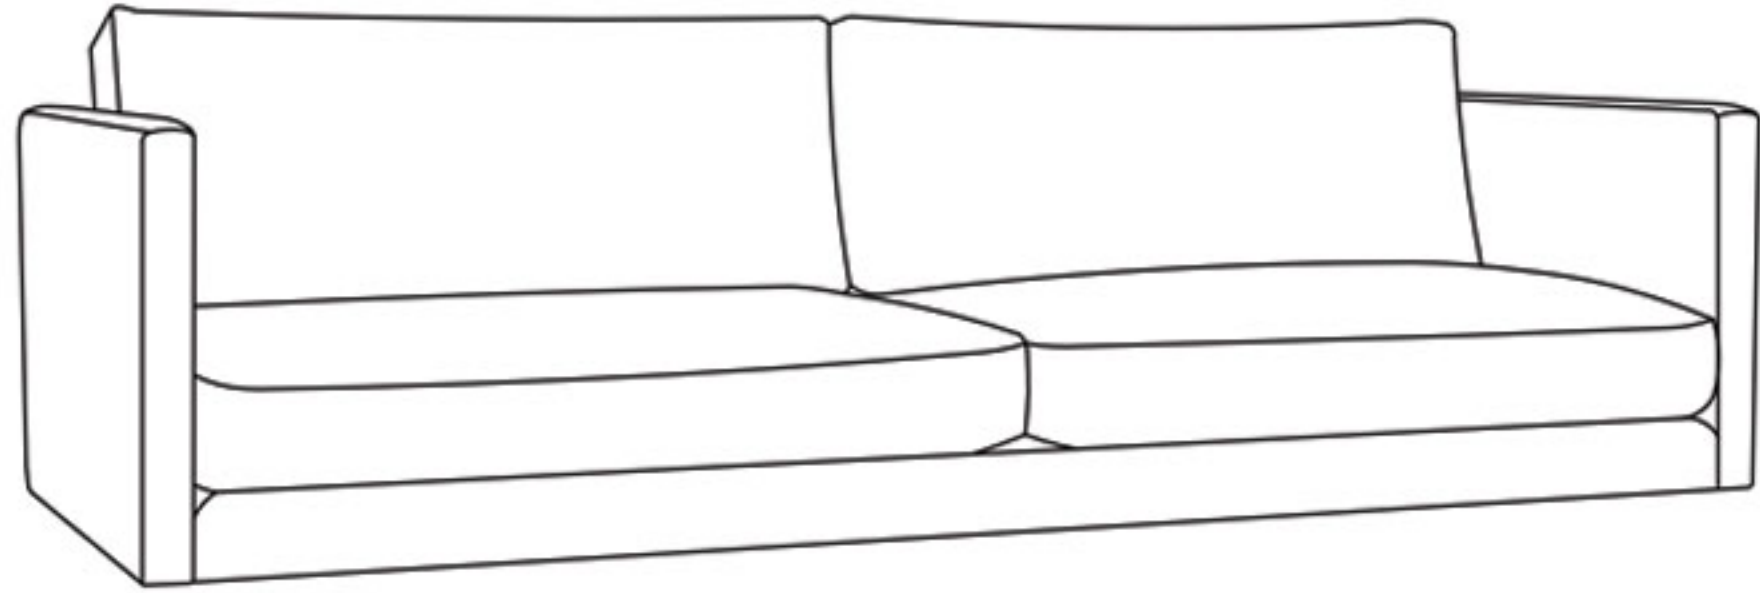

# **ASSEMBLY INSTRUCTIONS.**

SOFA FOREST GREEN

THANK YOU FOR YOUR PURCHASE!

## PARTS AND HARDWARE.

1. SOFA x 1

2. STEEL LEG x 4

A. ALLEN KEY x 1

B. SOCKET HEAD SCREW x 16