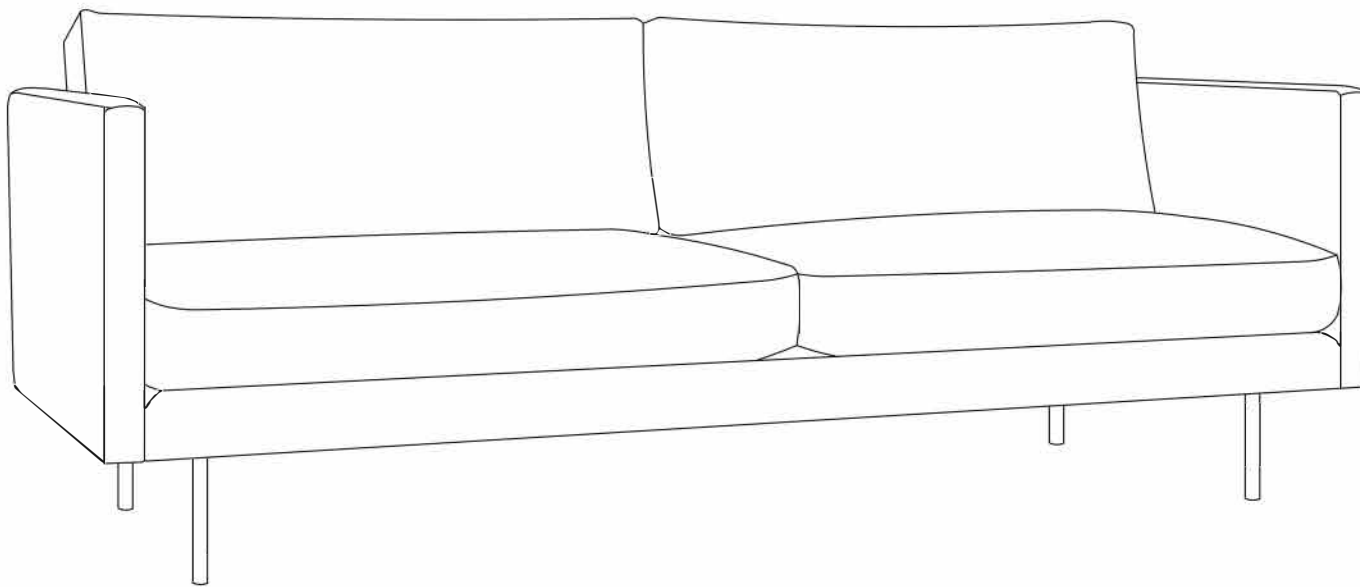

# **ASSEMBLY INSTRUCTIONS.**

SOFA FOREST GREEN

THANK YOU FOR YOUR PURCHASE!

## PARTS AND HARDWARE.

1. SOFA x 1

2. STEEL LEG x 4

A. ALLEN KEY x 1

B. SOCKET HEAD SCREW x 16