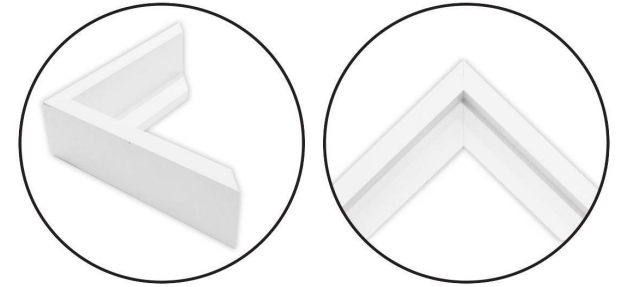

# WENDOVER ART GROUP

---

ITEM NUMBER : **WLA2276**

TITLE : **Shaped Like Porcelain 1**

OUTWARD DIMENSION (W X H) : **41.5" x 81.5"**

FRAME (WIDTH X DEPTH) : **M1117 | 0.63" x 2.13"**

FRAME FINISH : **Floater Frame**

**Matte White**

DESCRIPTION :

**Hand Painted on Gallery Wrapped Canvas**