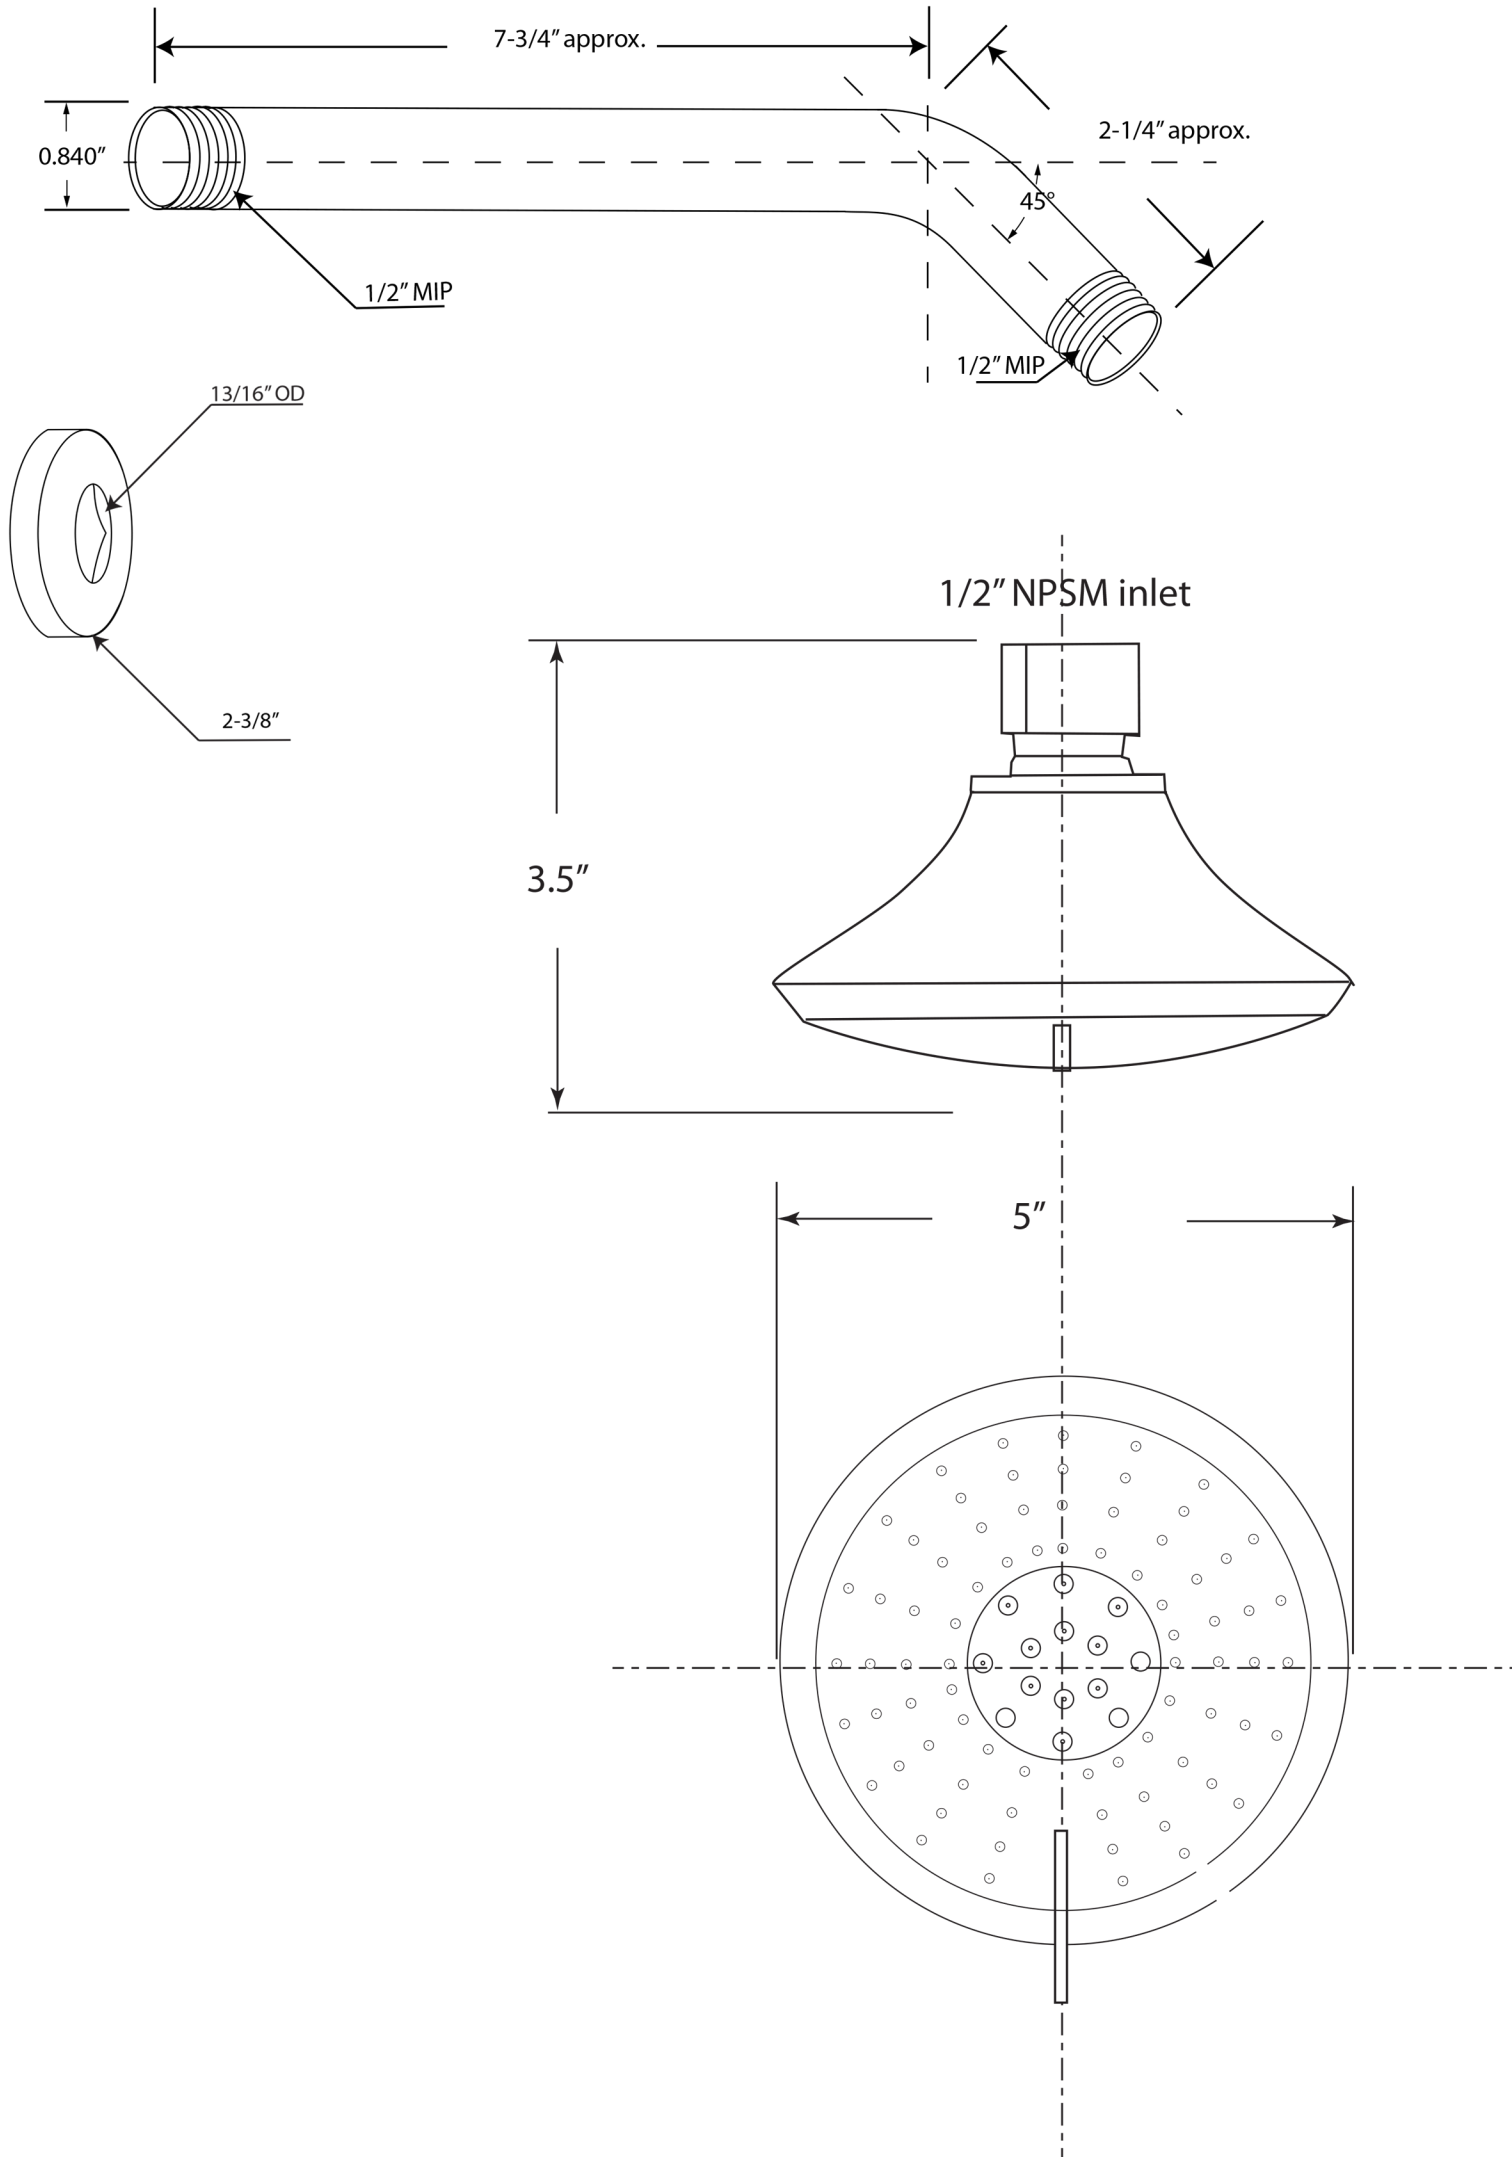

CO562

WESTBRASS
Fine Decorative Plumbing Since 1935

2429 E. Olympic Blvd.
Los Angeles, CA 90021

TITLE **5-Function Adjustable Spray Shower Head**

DWG NO. **CO562**

DATE **9-1-23**

REV **A**

Scale