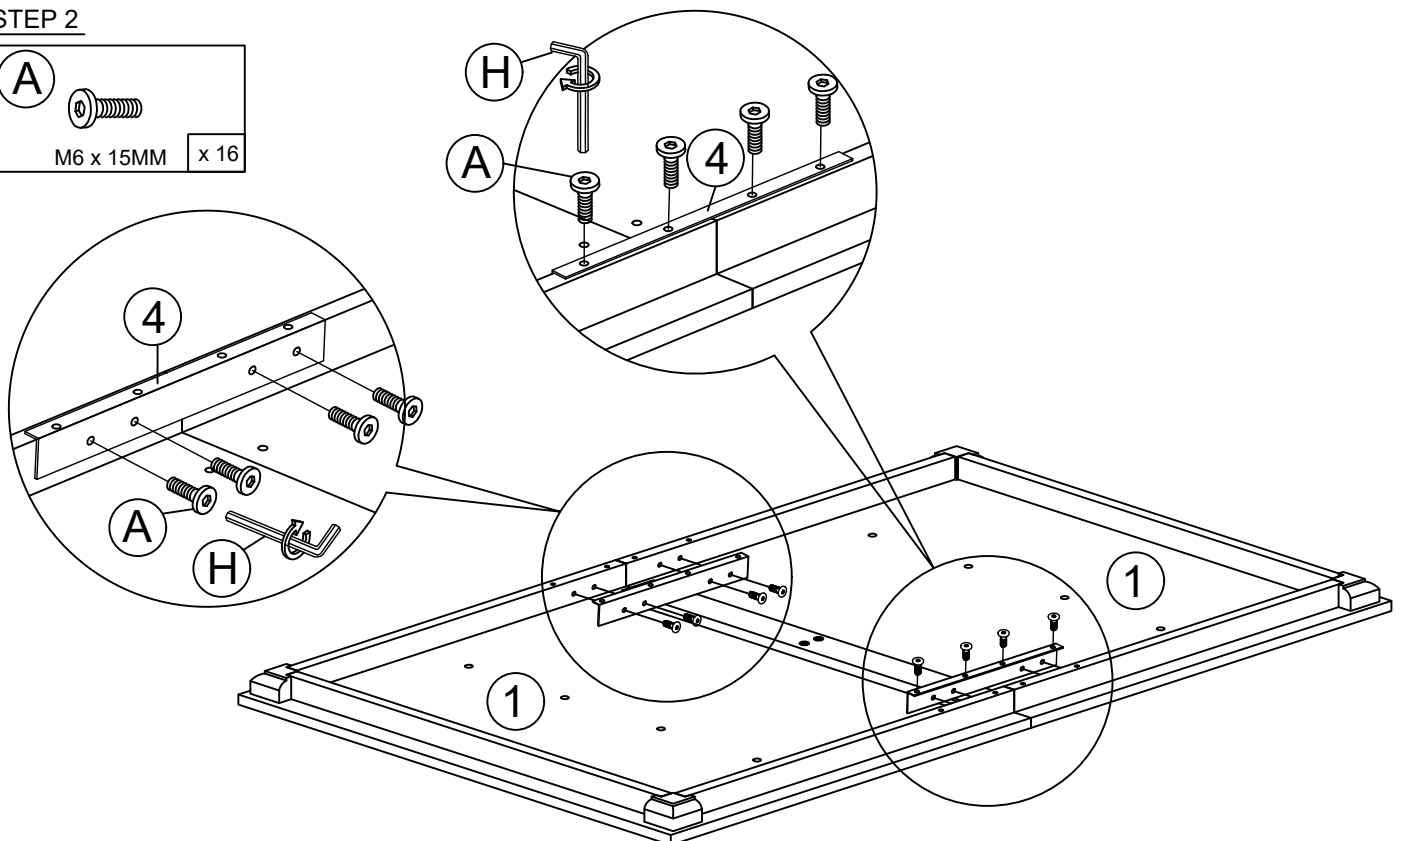

Skip the power drill this time.

DINING TABLE ASSEMBLY INSTRUCTION

HARDWARES LIST

ITEM	DESCRIPTION	DRAWING	QTY
A	JCBC SCREW M6 x 15MM		16 PCS
B	JCBC SCREW M6 x 30MM		22 PCS
C	JCBB SCREW M8 x 60MM		4 PCS
D	SPRING WASHER M6 x 12MM		22 PCS
E	FLAT WASHER M6 x 19MM		22 PCS
F	SPRING WASHER M8 x 13MM		4 PCS
G	WOOD DOWEL M8 X 20MM		4 PCS
H	M4 ALLEN KEY (100MM)		1 PC
I	M5 ALLEN KEY (65MM)		1 PC

DINING TABLE ASSEMBLY INSTRUCTION

PARTS LIST

ITEM	DESCRIPTION	DRAWING	QTY
1	TOP PANEL		2 PCS
4	SUPPORT SIDE RAIL		2 PCS
5	CENTER SUPPORT		1 PC
6	TABLE SUPPORT WITH LABEL "UP"		2 PCS
7	LEG SUPPORT		1 PC
10	TABLE LEG WITH LABEL "R"		2 PCS
11	TABLE LEG WITH LABEL "L"		2 PCS
12	WOODEN BLOCK		2 PCS

DINING TABLE ASSEMBLY INSTRUCTION

PARTS ' LOCATION

DINING TABLE ASSEMBLY INSTRUCTION

STEP 1

STEP 2

DINING TABLE ASSEMBLY INSTRUCTION

STEP 3

STEP 4

DINING TABLE ASSEMBLY INSTRUCTION

STEP 5

STEP 6

STEP 6.2

STEP 6.1

DINING TABLE ASSEMBLY INSTRUCTION

STEP 7

**ASSEMBLY
COMPLETED**