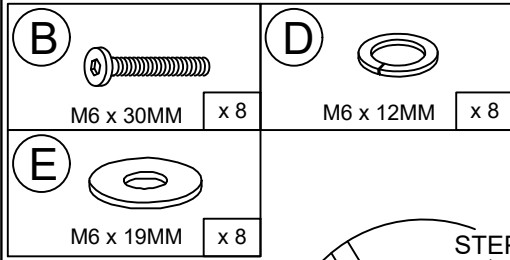

Skip the power drill this time.

DINING TABLE ASSEMBLY INSTRUCTION

HARDWARES LIST

ITEM	DESCRIPTION	DRAWING	QTY
A	JCBC SCREW M6 x 15MM		16 PCS
B	JCBC SCREW M6 x 30MM		22 PCS
C	JCBB SCREW M8 x 60MM		4 PCS
D	SPRING WASHER M6 x 12MM		22 PCS
E	FLAT WASHER M6 x 19MM		22 PCS
F	SPRING WASHER M8 x 13MM		4 PCS
G	WOOD DOWEL M8 X 20MM		4 PCS
H	M4 ALLEN KEY (100MM)		1 PC
I	M5 ALLEN KEY (65MM)		1 PC

DINING TABLE ASSEMBLY INSTRUCTION

PARTS LIST

ITEM	DESCRIPTION	DRAWING	QTY
1	TOP PANEL		2 PCS
4	SUPPORT SIDE RAIL		2 PCS
5	CENTER SUPPORT		1 PC
6	TABLE SUPPORT WITH LABEL "UP"		2 PCS
7	LEG SUPPORT		1 PC
10	TABLE LEG WITH LABEL "R"		2 PCS
11	TABLE LEG WITH LABEL "L"		2 PCS
12	WOODEN BLOCK		2 PCS

DINING TABLE ASSEMBLY INSTRUCTION

PARTS ' LOCATION

DINING TABLE ASSEMBLY INSTRUCTION

STEP 1

STEP 2

DINING TABLE ASSEMBLY INSTRUCTION

STEP 3

STEP 4

DINING TABLE ASSEMBLY INSTRUCTION

STEP 5

STEP 6

STEP 6.2

STEP 6.1

DINING TABLE ASSEMBLY INSTRUCTION

STEP 7

**ASSEMBLY
COMPLETED**