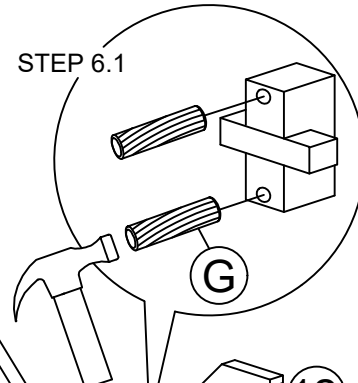

Skip the power drill this time.

DINING TABLE ASSEMBLY INSTRUCTION

HARDWARES LIST

ITEM	DESCRIPTION	DRAWING	QTY
A	JCBC SCREW M6 x 15MM		16 PCS
B	JCBC SCREW M6 x 30MM		22 PCS
C	JCBB SCREW M8 x 60MM		4 PCS
D	SPRING WASHER M6 x 12MM		22 PCS
E	FLAT WASHER M6 x 19MM		22 PCS
F	SPRING WASHER M8 x 13MM		4 PCS
G	WOOD DOWEL M8 X 20MM		4 PCS
H	M4 ALLEN KEY (100MM)		1 PC
I	M5 ALLEN KEY (65MM)		1 PC

DINING TABLE ASSEMBLY INSTRUCTION

PARTS LIST

ITEM	DESCRIPTION	DRAWING	QTY
1	TOP PANEL		2 PCS
4	SUPPORT SIDE RAIL		2 PCS
5	CENTER SUPPORT		1 PC
6	TABLE SUPPORT WITH LABEL "UP"		2 PCS
7	LEG SUPPORT		1 PC
10	TABLE LEG WITH LABEL "R"		2 PCS
11	TABLE LEG WITH LABEL "L"		2 PCS
12	WOODEN BLOCK		2 PCS

DINING TABLE ASSEMBLY INSTRUCTION

PARTS ' LOCATION

DINING TABLE ASSEMBLY INSTRUCTION

STEP 1

STEP 2

DINING TABLE ASSEMBLY INSTRUCTION

STEP 3

STEP 4

DINING TABLE ASSEMBLY INSTRUCTION

STEP 5

STEP 6

STEP 6.2

STEP 6.1

DINING TABLE ASSEMBLY INSTRUCTION

STEP 7

**ASSEMBLY
COMPLETED**