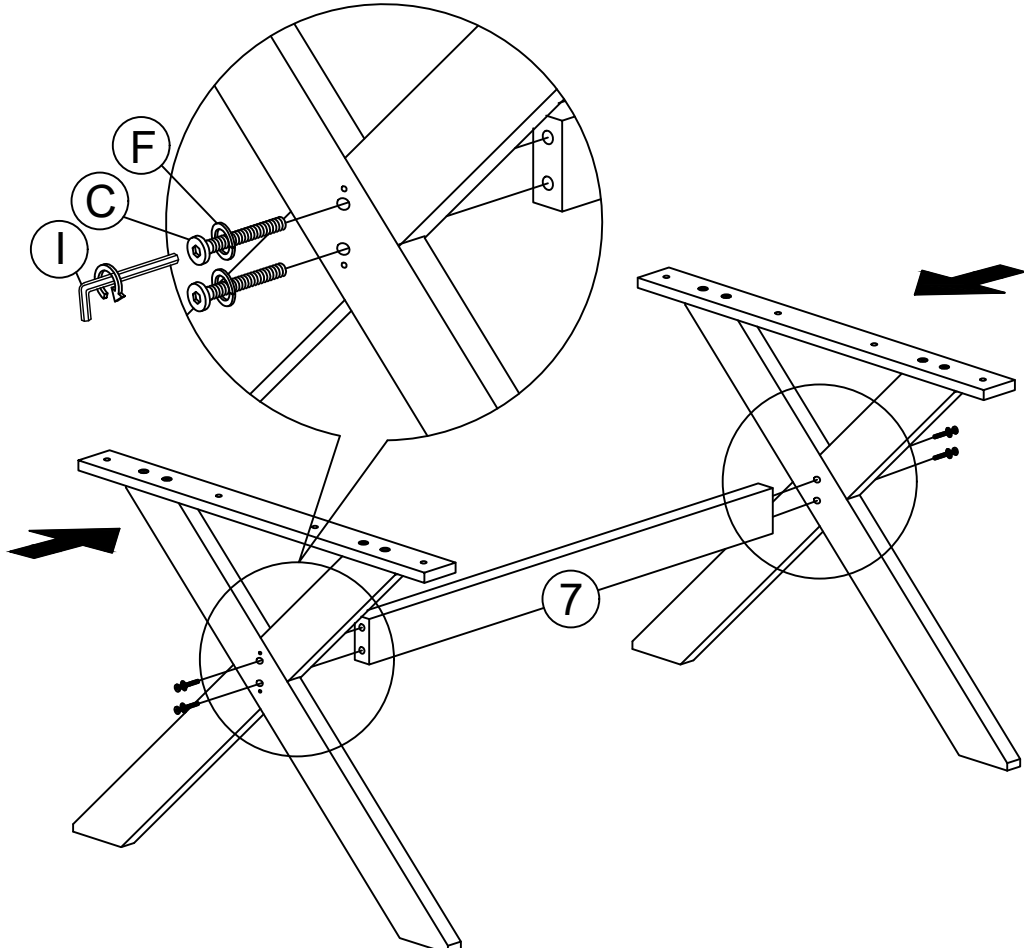

Skip the power drill this time.

DINING TABLE ASSEMBLY INSTRUCTION

HARDWARES LIST

ITEM	DESCRIPTION	DRAWING	QTY
A	JCBC SCREW M6 x 15MM		16 PCS
B	JCBC SCREW M6 x 30MM		22 PCS
C	JCBB SCREW M8 x 60MM		4 PCS
D	SPRING WASHER M6 x 12MM		22 PCS
E	FLAT WASHER M6 x 19MM		22 PCS
F	SPRING WASHER M8 x 13MM		4 PCS
G	WOOD DOWEL M8 X 20MM		4 PCS
H	M4 ALLEN KEY (100MM)		1 PC
I	M5 ALLEN KEY (65MM)		1 PC

DINING TABLE ASSEMBLY INSTRUCTION

PARTS LIST

ITEM	DESCRIPTION	DRAWING	QTY
1	TOP PANEL		2 PCS
4	SUPPORT SIDE RAIL		2 PCS
5	CENTER SUPPORT		1 PC
6	TABLE SUPPORT WITH LABEL "UP"		2 PCS
7	LEG SUPPORT		1 PC
10	TABLE LEG WITH LABEL "R"		2 PCS
11	TABLE LEG WITH LABEL "L"		2 PCS
12	WOODEN BLOCK		2 PCS

DINING TABLE ASSEMBLY INSTRUCTION

PARTS ' LOCATION

DINING TABLE ASSEMBLY INSTRUCTION

STEP 1

STEP 2

DINING TABLE ASSEMBLY INSTRUCTION

STEP 3

STEP 4

DINING TABLE ASSEMBLY INSTRUCTION

STEP 5

STEP 6

STEP 6.2

STEP 6.1

DINING TABLE ASSEMBLY INSTRUCTION

STEP 7

**ASSEMBLY
COMPLETED**