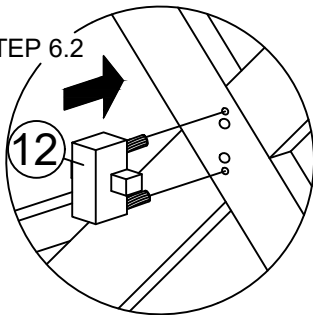

Skip the power drill this time.

DINING TABLE ASSEMBLY INSTRUCTION

HARDWARES LIST

ITEM	DESCRIPTION	DRAWING	QTY
A	JCBC SCREW M6 x 15MM		16 PCS
B	JCBC SCREW M6 x 30MM		22 PCS
C	JCBB SCREW M8 x 60MM		4 PCS
D	SPRING WASHER M6 x 12MM		22 PCS
E	FLAT WASHER M6 x 19MM		22 PCS
F	SPRING WASHER M8 x 13MM		4 PCS
G	WOOD DOWEL M8 X 20MM		4 PCS
H	M4 ALLEN KEY (100MM)		1 PC
I	M5 ALLEN KEY (65MM)		1 PC

DINING TABLE ASSEMBLY INSTRUCTION

PARTS LIST

ITEM	DESCRIPTION	DRAWING	QTY
1	TOP PANEL		2 PCS
4	SUPPORT SIDE RAIL		2 PCS
5	CENTER SUPPORT		1 PC
6	TABLE SUPPORT WITH LABEL "UP"		2 PCS
7	LEG SUPPORT		1 PC
10	TABLE LEG WITH LABEL "R"		2 PCS
11	TABLE LEG WITH LABEL "L"		2 PCS
12	WOODEN BLOCK		2 PCS

DINING TABLE ASSEMBLY INSTRUCTION

PARTS ' LOCATION

DINING TABLE ASSEMBLY INSTRUCTION

STEP 1

STEP 2

DINING TABLE ASSEMBLY INSTRUCTION

STEP 3

STEP 4

DINING TABLE ASSEMBLY INSTRUCTION

STEP 5

STEP 6

STEP 6.2

STEP 6.1

DINING TABLE ASSEMBLY INSTRUCTION

STEP 7

**ASSEMBLY
COMPLETED**