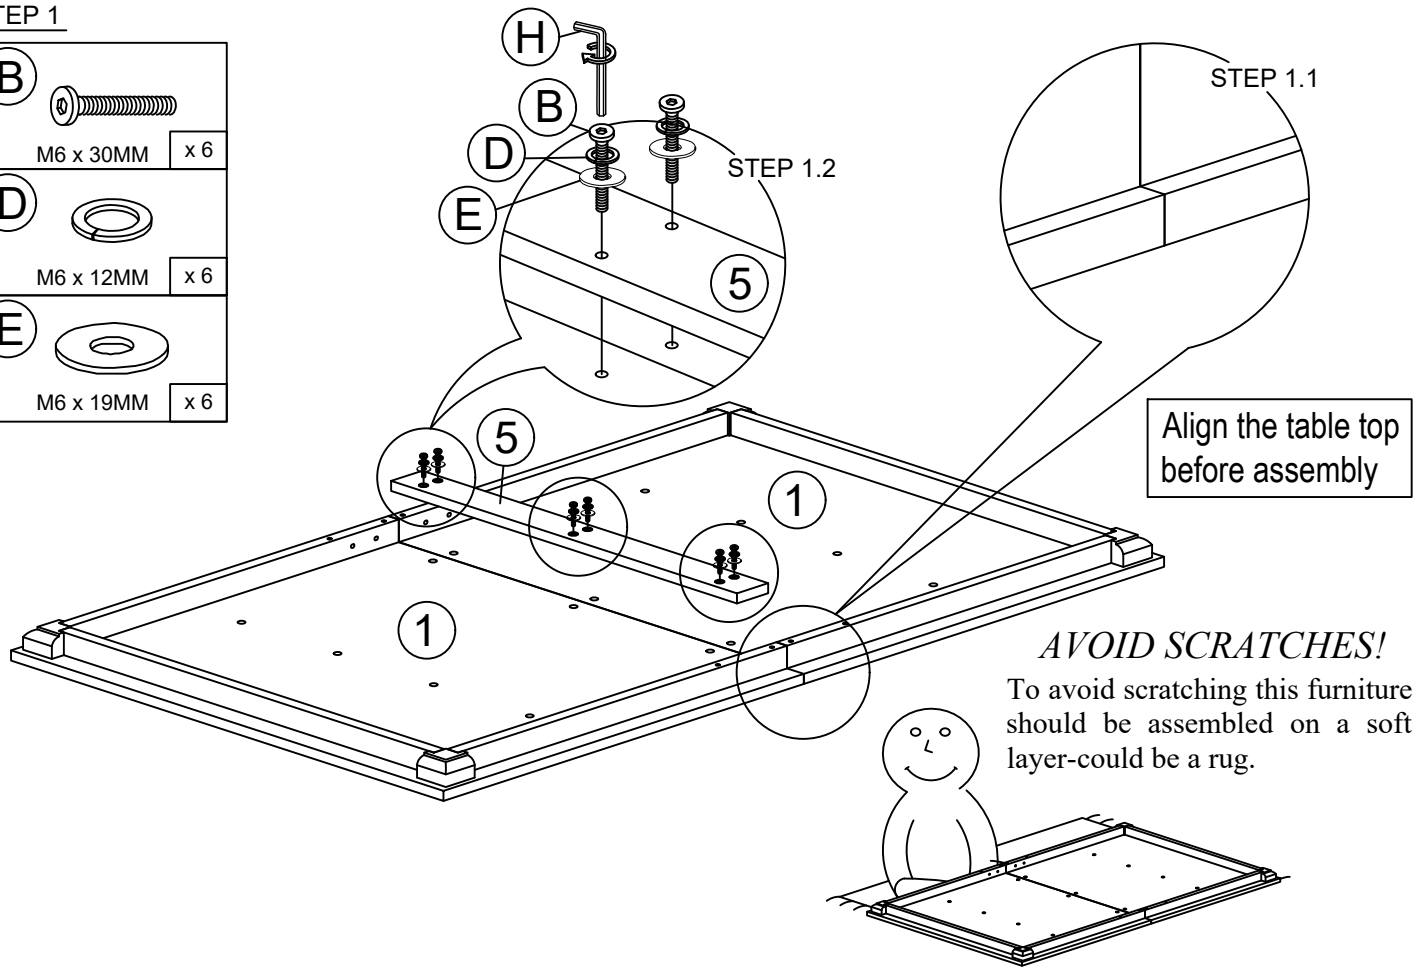

Skip the power drill this time.

DINING TABLE ASSEMBLY INSTRUCTION

HARDWARES LIST

ITEM	DESCRIPTION	DRAWING	QTY
A	JCBC SCREW M6 x 15MM		16 PCS
B	JCBC SCREW M6 x 30MM		22 PCS
C	JCBB SCREW M8 x 60MM		4 PCS
D	SPRING WASHER M6 x 12MM		22 PCS
E	FLAT WASHER M6 x 19MM		22 PCS
F	SPRING WASHER M8 x 13MM		4 PCS
G	WOOD DOWEL M8 X 20MM		4 PCS
H	M4 ALLEN KEY (100MM)		1 PC
I	M5 ALLEN KEY (65MM)		1 PC

DINING TABLE ASSEMBLY INSTRUCTION

PARTS LIST

ITEM	DESCRIPTION	DRAWING	QTY
1	TOP PANEL		2 PCS
4	SUPPORT SIDE RAIL		2 PCS
5	CENTER SUPPORT		1 PC
6	TABLE SUPPORT WITH LABEL "UP"		2 PCS
7	LEG SUPPORT		1 PC
10	TABLE LEG WITH LABEL "R"		2 PCS
11	TABLE LEG WITH LABEL "L"		2 PCS
12	WOODEN BLOCK		2 PCS

DINING TABLE ASSEMBLY INSTRUCTION

PARTS ' LOCATION

DINING TABLE ASSEMBLY INSTRUCTION

STEP 1

STEP 2

DINING TABLE ASSEMBLY INSTRUCTION

STEP 3

STEP 4