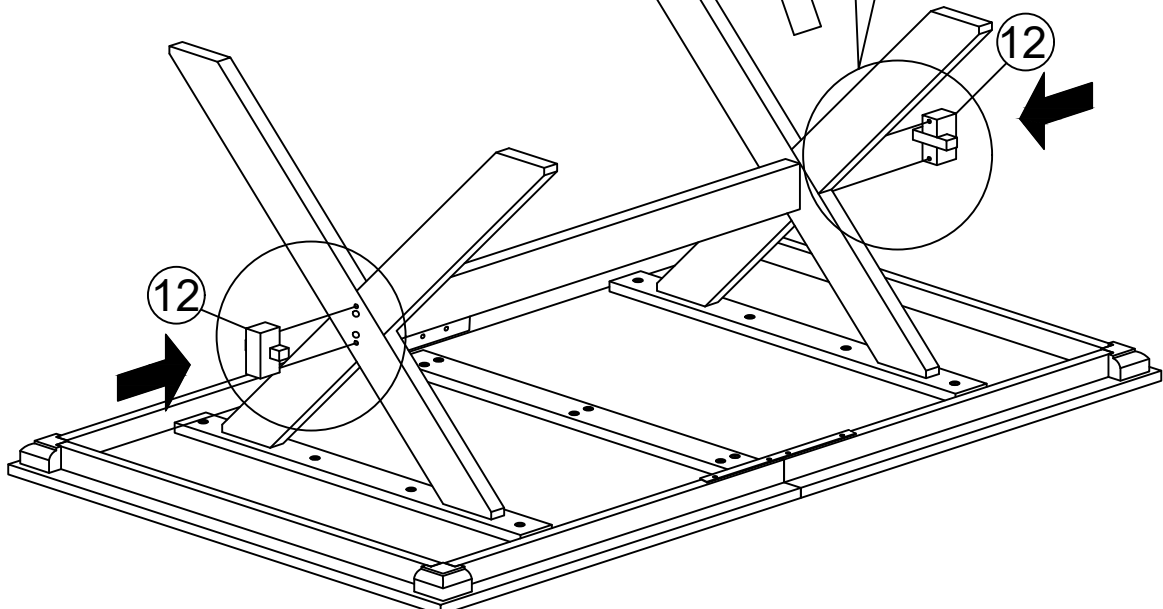

Skip the power drill this time.

DINING TABLE ASSEMBLY INSTRUCTION

HARDWARES LIST

ITEM	DESCRIPTION	DRAWING	QTY
A	JCBC SCREW M6 x 15MM		16 PCS
B	JCBC SCREW M6 x 30MM		22 PCS
C	JCBB SCREW M8 x 60MM		4 PCS
D	SPRING WASHER M6 x 12MM		22 PCS
E	FLAT WASHER M6 x 19MM		22 PCS
F	SPRING WASHER M8 x 13MM		4 PCS
G	WOOD DOWEL M8 X 20MM		4 PCS
H	M4 ALLEN KEY (100MM)		1 PC
I	M5 ALLEN KEY (65MM)		1 PC

DINING TABLE ASSEMBLY INSTRUCTION

PARTS LIST

ITEM	DESCRIPTION	DRAWING	QTY
1	TOP PANEL		2 PCS
4	SUPPORT SIDE RAIL		2 PCS
5	CENTER SUPPORT		1 PC
6	TABLE SUPPORT WITH LABEL "UP"		2 PCS
7	LEG SUPPORT		1 PC
10	TABLE LEG WITH LABEL "R"		2 PCS
11	TABLE LEG WITH LABEL "L"		2 PCS
12	WOODEN BLOCK		2 PCS

DINING TABLE ASSEMBLY INSTRUCTION

PARTS ' LOCATION

DINING TABLE ASSEMBLY INSTRUCTION

STEP 1

STEP 2

DINING TABLE ASSEMBLY INSTRUCTION

STEP 3

STEP 4

DINING TABLE ASSEMBLY INSTRUCTION

STEP 5

STEP 6

STEP 6.2

STEP 6.1

DINING TABLE ASSEMBLY INSTRUCTION

STEP 7

**ASSEMBLY
COMPLETED**