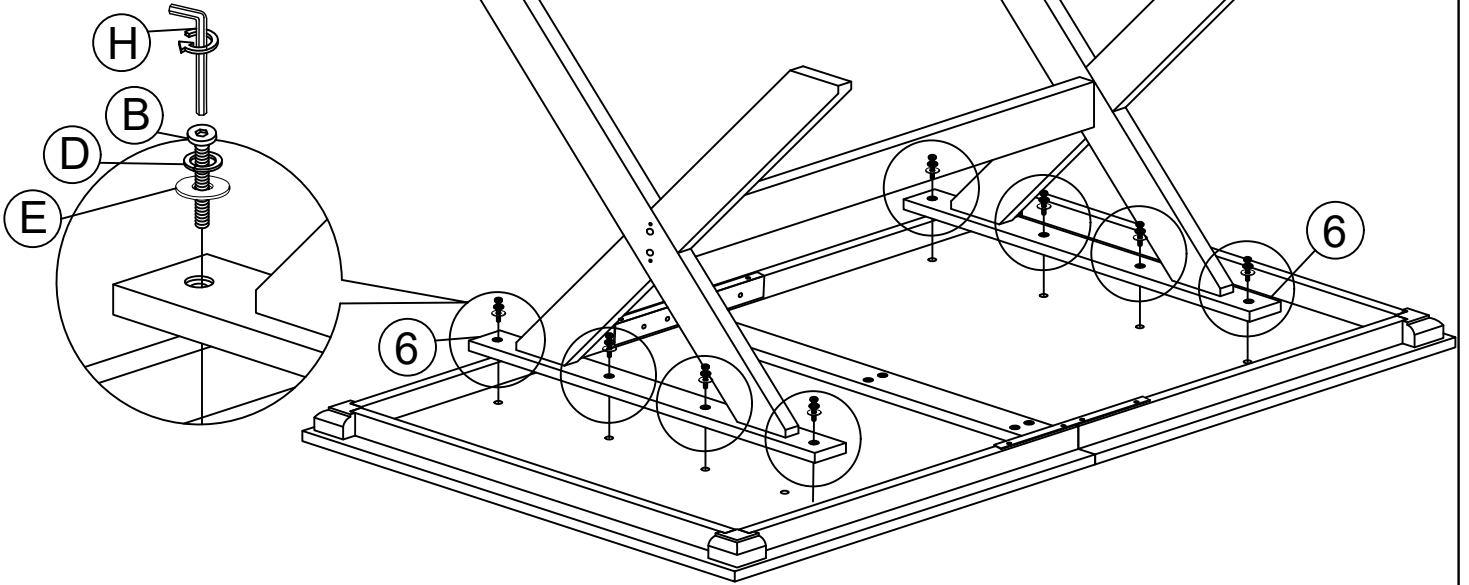

Skip the power drill this time.

DINING TABLE ASSEMBLY INSTRUCTION

HARDWARES LIST

ITEM	DESCRIPTION	DRAWING	QTY
A	JCBC SCREW M6 x 15MM		16 PCS
B	JCBC SCREW M6 x 30MM		22 PCS
C	JCBB SCREW M8 x 60MM		4 PCS
D	SPRING WASHER M6 x 12MM		22 PCS
E	FLAT WASHER M6 x 19MM		22 PCS
F	SPRING WASHER M8 x 13MM		4 PCS
G	WOOD DOWEL M8 X 20MM		4 PCS
H	M4 ALLEN KEY (100MM)		1 PC
I	M5 ALLEN KEY (65MM)		1 PC

DINING TABLE ASSEMBLY INSTRUCTION

PARTS LIST

ITEM	DESCRIPTION	DRAWING	QTY
1	TOP PANEL		2 PCS
4	SUPPORT SIDE RAIL		2 PCS
5	CENTER SUPPORT		1 PC
6	TABLE SUPPORT WITH LABEL "UP"		2 PCS
7	LEG SUPPORT		1 PC
10	TABLE LEG WITH LABEL "R"		2 PCS
11	TABLE LEG WITH LABEL "L"		2 PCS
12	WOODEN BLOCK		2 PCS

DINING TABLE ASSEMBLY INSTRUCTION

PARTS ' LOCATION

DINING TABLE ASSEMBLY INSTRUCTION

STEP 1

STEP 2

DINING TABLE ASSEMBLY INSTRUCTION

STEP 3

STEP 4

DINING TABLE ASSEMBLY INSTRUCTION

STEP 5

STEP 6

STEP 6.2

STEP 6.1

DINING TABLE ASSEMBLY INSTRUCTION

STEP 7

**ASSEMBLY
COMPLETED**