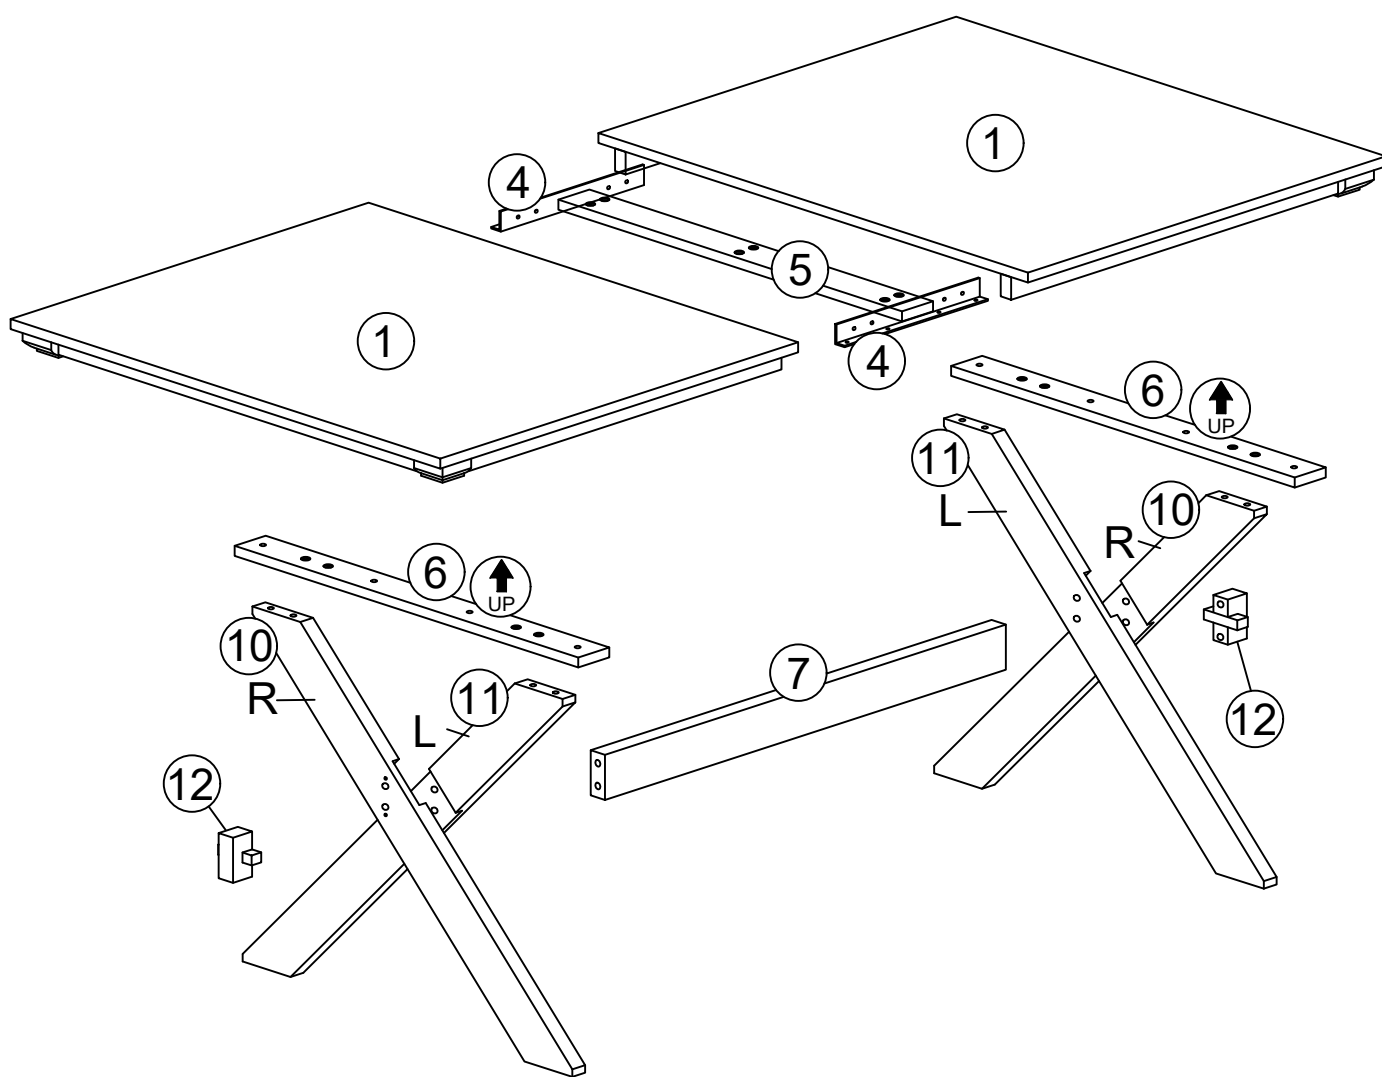

Skip the power drill this time.

DINING TABLE ASSEMBLY INSTRUCTION

HARDWARES LIST

ITEM	DESCRIPTION	DRAWING	QTY
A	JCBC SCREW M6 x 15MM		16 PCS
B	JCBC SCREW M6 x 30MM		22 PCS
C	JCBB SCREW M8 x 60MM		4 PCS
D	SPRING WASHER M6 x 12MM		22 PCS
E	FLAT WASHER M6 x 19MM		22 PCS
F	SPRING WASHER M8 x 13MM		4 PCS
G	WOOD DOWEL M8 X 20MM		4 PCS
H	M4 ALLEN KEY (100MM)		1 PC
I	M5 ALLEN KEY (65MM)		1 PC

DINING TABLE ASSEMBLY INSTRUCTION

PARTS LIST

ITEM	DESCRIPTION	DRAWING	QTY
1	TOP PANEL		2 PCS
4	SUPPORT SIDE RAIL		2 PCS
5	CENTER SUPPORT		1 PC
6	TABLE SUPPORT WITH LABEL "UP"		2 PCS
7	LEG SUPPORT		1 PC
10	TABLE LEG WITH LABEL "R"		2 PCS
11	TABLE LEG WITH LABEL "L"		2 PCS
12	WOODEN BLOCK		2 PCS

DINING TABLE ASSEMBLY INSTRUCTION

PARTS ' LOCATION

DINING TABLE ASSEMBLY INSTRUCTION

STEP 1

STEP 2

DINING TABLE ASSEMBLY INSTRUCTION

STEP 3

STEP 4