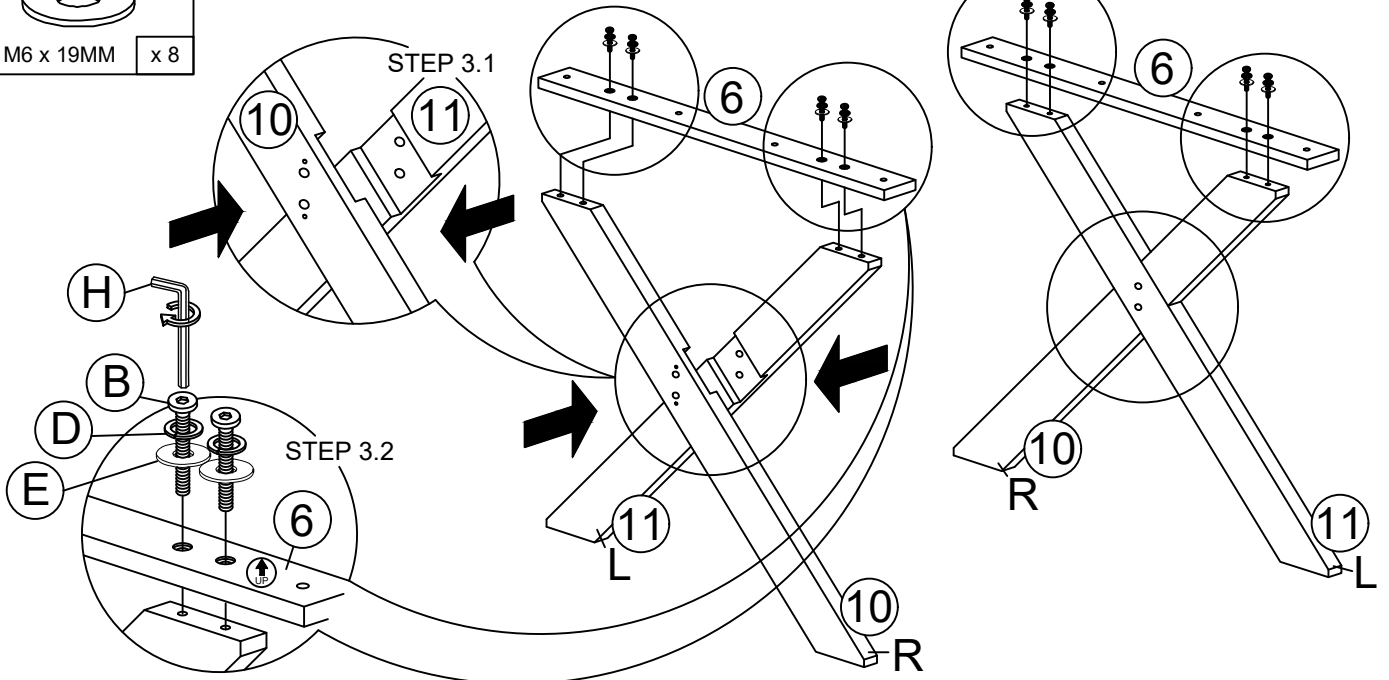

Skip the power drill this time.

DINING TABLE ASSEMBLY INSTRUCTION

HARDWARES LIST

ITEM	DESCRIPTION	DRAWING	QTY
A	JCBC SCREW M6 x 15MM		16 PCS
B	JCBC SCREW M6 x 30MM		22 PCS
C	JCBB SCREW M8 x 60MM		4 PCS
D	SPRING WASHER M6 x 12MM		22 PCS
E	FLAT WASHER M6 x 19MM		22 PCS
F	SPRING WASHER M8 x 13MM		4 PCS
G	WOOD DOWEL M8 X 20MM		4 PCS
H	M4 ALLEN KEY (100MM)		1 PC
I	M5 ALLEN KEY (65MM)		1 PC

DINING TABLE ASSEMBLY INSTRUCTION

PARTS LIST

ITEM	DESCRIPTION	DRAWING	QTY
1	TOP PANEL		2 PCS
4	SUPPORT SIDE RAIL		2 PCS
5	CENTER SUPPORT		1 PC
6	TABLE SUPPORT WITH LABEL "UP"		2 PCS
7	LEG SUPPORT		1 PC
10	TABLE LEG WITH LABEL "R"		2 PCS
11	TABLE LEG WITH LABEL "L"		2 PCS
12	WOODEN BLOCK		2 PCS

DINING TABLE ASSEMBLY INSTRUCTION

PARTS ' LOCATION

DINING TABLE ASSEMBLY INSTRUCTION

STEP 1

STEP 2

DINING TABLE ASSEMBLY INSTRUCTION

STEP 3

STEP 4

DINING TABLE ASSEMBLY INSTRUCTION

STEP 5

STEP 6

STEP 6.2

STEP 6.1

DINING TABLE ASSEMBLY INSTRUCTION

STEP 7

**ASSEMBLY
COMPLETED**