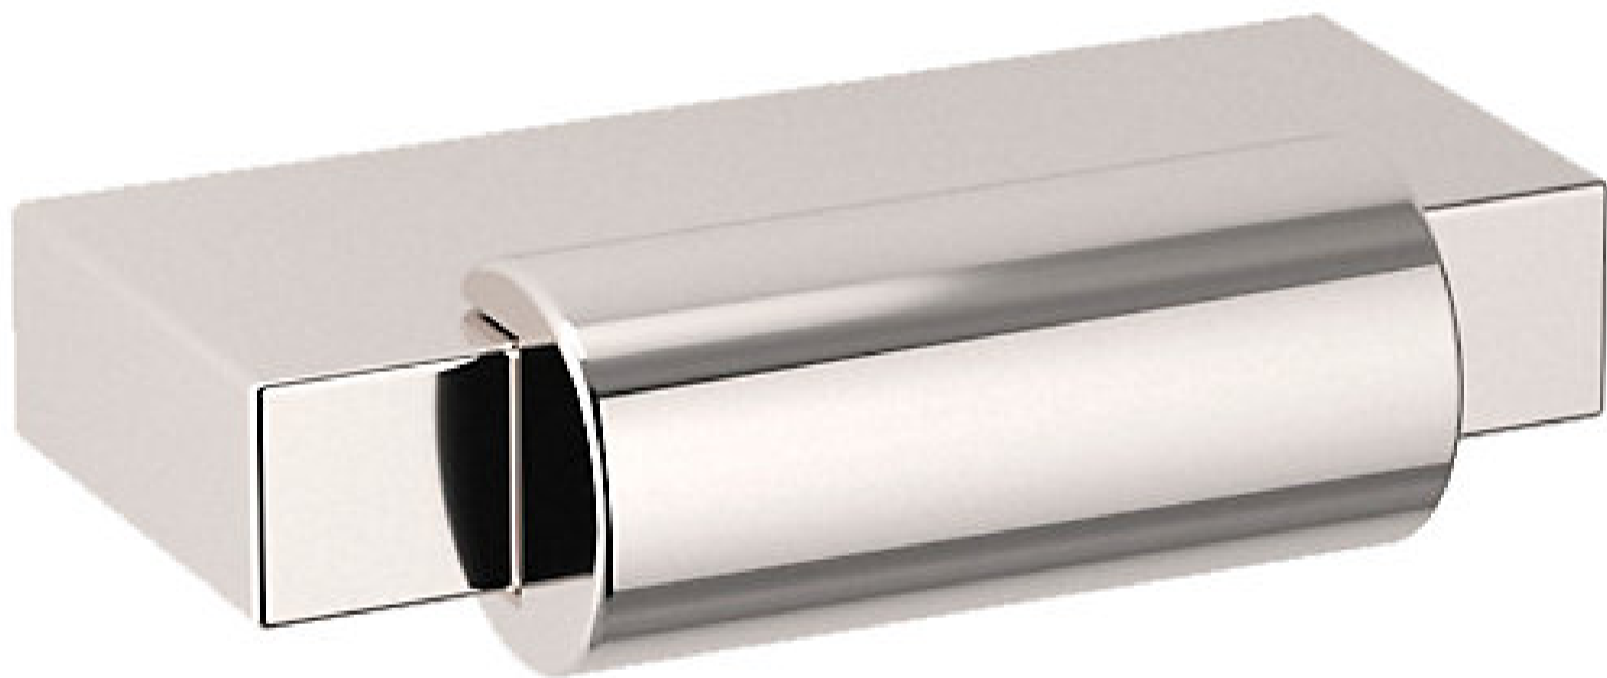

4623 MODERN KNOB

SPECIFICATIONS

PROJECTION

1.07

4623 MODERN KNOB

ESTATE PORTFOLIO

Model Number:
4623.055.BIN

Key Features

- ✓ The Modern Family is a bold statement piece, the juxtaposition of the elongated solid post, and the rounded end will make for a beautiful design in your home.

FINISHES OPTIONS

Satin Nickel - 150, US15

Lifetime (PVD) Polished Nickel - 055

Polished Chrome - 260

Lifetime (PVD) Satin Brass - 044

Satin Black - 190

Venetian Bronze - 112, 11P

Non-lacquered Brass - 031

all measurements in inches

SPECIFICATIONS