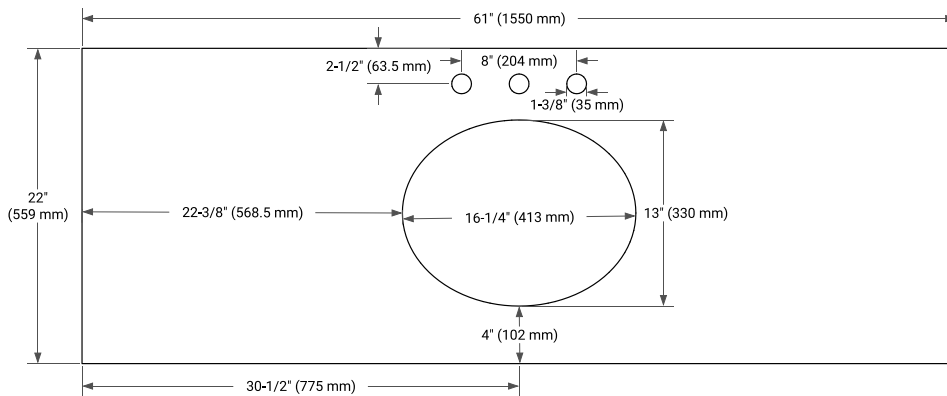

AVAILABLE COLORS

White Grey

FRONT VIEW

SIDE VIEW

PLAN VIEW

61" SINGLE OVAL SINK COUNTERTOP WITH 1.5 IN. THICKNESS

OVERALL DIMENSIONS

61" W x 22" D x 1.5" H

COUNTERTOP OPTIONS

Carrara Marble

White Quartz

FEATURES

- Solid countertop with mitered edges & seams
- Undermount white oval sink
- Pre-drilled for 8" widespread faucet

INCLUDED

- Countertop
- Matching Backsplash
- Oval Sink

COUNTERTOP PLAN VIEW

EDGE SIDE VIEW

THREE DIMENSIONAL COUNTERTOP VIEW