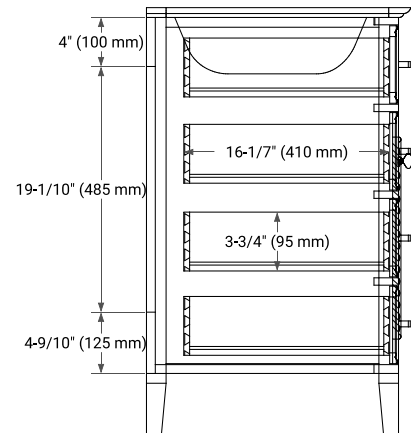

60" SINGLE SINK BASE CABINET

BASE CABINET DIMENSIONS

60" W x 21.5" D x 33.5" H

FEATURES

- Solid wood frame & plywood panels
- Dovetail drawers and joints
- Soft closing doors & drawers

HARDWARE FINISHES

Brushed Nickel Satin Brass Matte Black Polished Chrome

AVAILABLE COLORS

White Grey

FRONT VIEW

SIDE VIEW

PLAN VIEW

61" SINGLE OVAL SINK COUNTERTOP WITH 1.5 IN. THICKNESS

OVERALL DIMENSIONS

61" W x 22" D x 1.5" H

COUNTERTOP PLAN VIEW

EDGE SIDE VIEW

THREE DIMENSIONAL COUNTERTOP VIEW