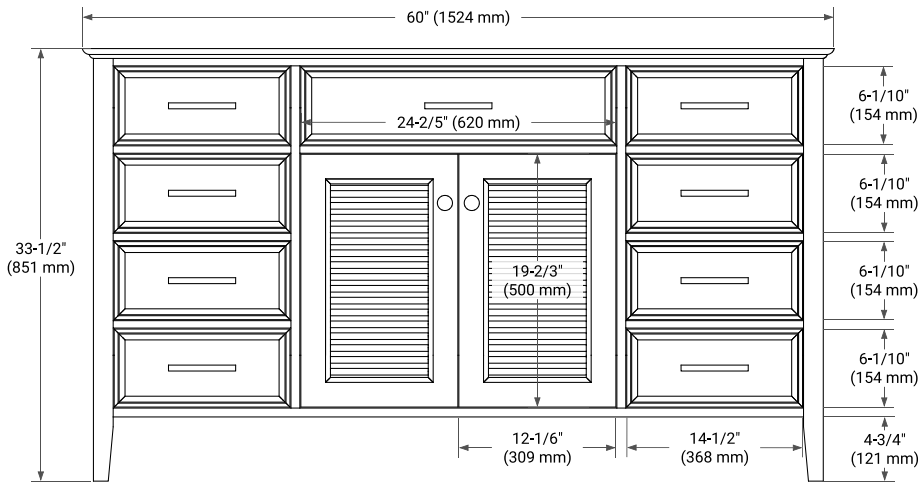

60" SINGLE SINK BASE CABINET

BASE CABINET DIMENSIONS

60" W x 21.5" D x 33.5" H

FEATURES

- Solid wood frame & plywood panels
- Dovetail drawers and joints
- Soft closing doors & drawers

HARDWARE FINISHES

Brushed Nickel Satin Brass Matte Black Polished Chrome

AVAILABLE COLORS

White Grey

FRONT VIEW

SIDE VIEW

PLAN VIEW

61" SINGLE OVAL SINK COUNTERTOP WITH 1.5 IN. THICKNESS

OVERALL DIMENSIONS

61" W x 22" D x 1.5" H

COUNTERTOP OPTIONS

Carrara Marble

White Quartz

FEATURES

- Solid countertop with mitered edges & seams
- Undermount white oval sink
- Pre-drilled for 8" widespread faucet

INCLUDED

- Countertop
- Matching Backsplash
- Oval Sink

COUNTERTOP PLAN VIEW

EDGE SIDE VIEW

THREE DIMENSIONAL COUNTERTOP VIEW