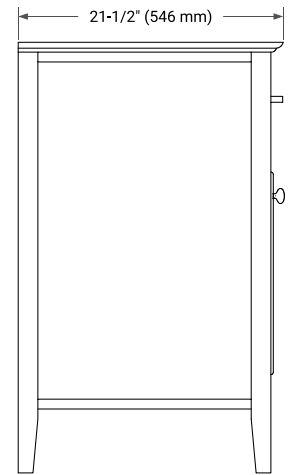

60" SINGLE SINK BASE CABINET

BASE CABINET DIMENSIONS

60" W x 21.5" D x 33.5" H

FEATURES

- Solid wood frame & plywood panels
- Dovetail drawers and joints
- Soft closing doors & drawers

HARDWARE FINISHES

Brushed Nickel Satin Brass Matte Black Polished Chrome

AVAILABLE COLORS

White Grey

FRONT VIEW

SIDE VIEW

PLAN VIEW

61" SINGLE OVAL SINK COUNTERTOP WITH 1.5 IN. THICKNESS

OVERALL DIMENSIONS

61" W x 22" D x 1.5" H

COUNTERTOP OPTIONS

Carrara Marble

White Quartz

FEATURES

- Solid countertop with mitered edges & seams
- Undermount white oval sink
- Pre-drilled for 8" widespread faucet

INCLUDED

- Countertop
- Matching Backsplash
- Oval Sink

COUNTERTOP PLAN VIEW

EDGE SIDE VIEW

THREE DIMENSIONAL COUNTERTOP VIEW