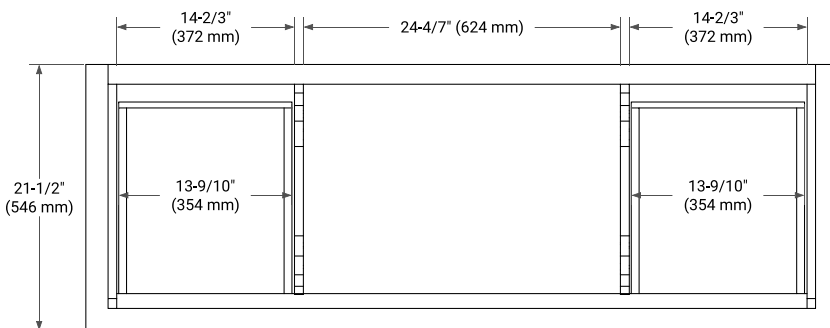

60" SINGLE SINK BASE CABINET

BASE CABINET DIMENSIONS

60" W x 21.5" D x 33.5" H

FEATURES

- Solid wood frame & plywood panels
- Dovetail drawers and joints
- Soft closing doors & drawers

HARDWARE FINISHES

Brushed Nickel Satin Brass Matte Black Polished Chrome

AVAILABLE COLORS

White Grey

FRONT VIEW

SIDE VIEW

PLAN VIEW

61" SINGLE OVAL SINK COUNTERTOP WITH 1.5 IN. THICKNESS

OVERALL DIMENSIONS

61" W x 22" D x 1.5" H

COUNTERTOP PLAN VIEW

EDGE SIDE VIEW

THREE DIMENSIONAL COUNTERTOP VIEW