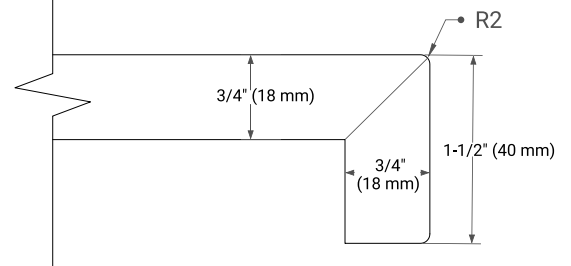

COUNTERTOP OPTIONS

Carrara Marble

White Quartz

FEATURES

- Solid countertop with mitered edges & seams
- Undermount white oval sink
- Pre-drilled for 8" widespread faucet

INCLUDED

- Countertop
- Matching Backsplash
- Oval Sink

COUNTERTOP PLAN VIEW

EDGE SIDE VIEW

THREE DIMENSIONAL COUNTERTOP VIEW