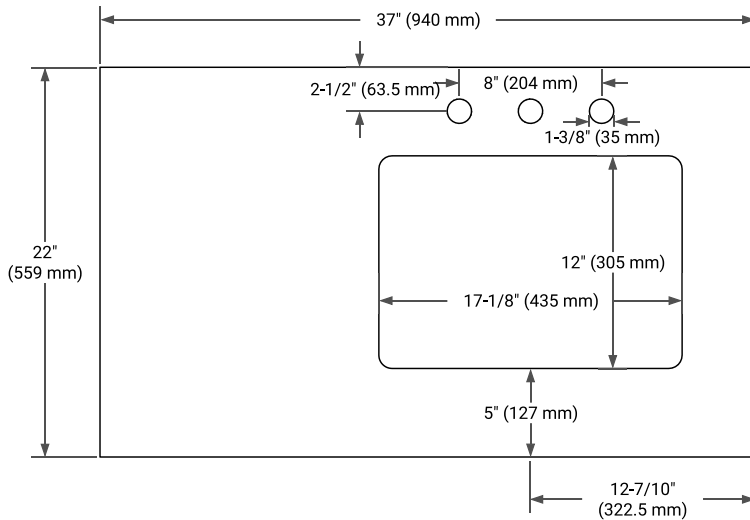

36" RIGHT OFFSET CABINET

BASE CABINET DIMENSIONS

36" W x 21.6" D x 34.5" H

FEATURES

- Solid wood frame & plywood panels
- Dovetail drawers and joints
- Soft closing doors & drawers

HARDWARE FINISHES*

Brushed Nickel Satin Brass Matte Black Polished Chrome

37" RIGHT RECTANGLE SINK COUNTERTOP WITH 1.5 IN. THICKNESS

OVERALL DIMENSIONS

37" W x 22" D x 1.5" H

COUNTERTOP OPTIONS

Carrara Marble

White Quartz

FEATURES

- Solid countertop with mitered edges & seams
- Undermount white rectangular sink
- Pre-drilled for 8" widespread faucet

INCLUDED

- Countertop
- Matching Backsplash
- Rectangle Sink

COUNTERTOP PLAN VIEW

EDGE SIDE VIEW

THREE DIMENSIONAL COUNTERTOP VIEW