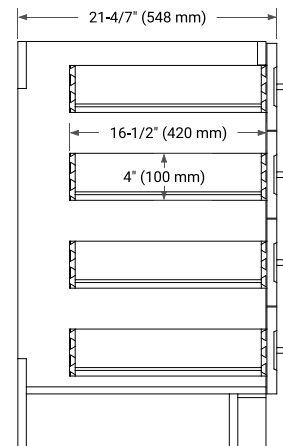

36" RIGHT OFFSET CABINET

BASE CABINET DIMENSIONS

36" W x 21.6" D x 34.5" H

FEATURES

- Solid wood frame & plywood panels
- Dovetail drawers and joints
- Soft closing doors & drawers

HARDWARE FINISHES*

Brushed Nickel Satin Brass Matte Black Polished Chrome

37" RIGHT RECTANGLE SINK COUNTERTOP WITH 1.5 IN. THICKNESS

OVERALL DIMENSIONS

37" W x 22" D x 1.5" H

COUNTERTOP OPTIONS

Carrara Marble

White Quartz

FEATURES

- Solid countertop with mitered edges & seams
- Undermount white rectangular sink
- Pre-drilled for 8" widespread faucet

INCLUDED

- Countertop
- Matching Backsplash
- Rectangle Sink

COUNTERTOP PLAN VIEW

EDGE SIDE VIEW

THREE DIMENSIONAL COUNTERTOP VIEW