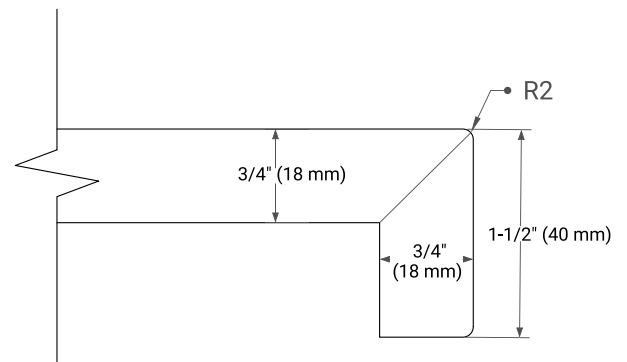

36" RIGHT OFFSET CABINET

BASE CABINET DIMENSIONS

36" W x 21.6" D x 34.5" H

FEATURES

- Solid wood frame & plywood panels
- Dovetail drawers and joints
- Soft closing doors & drawers

HARDWARE FINISHES*

Brushed Nickel Satin Brass Matte Black Polished Chrome

37" RIGHT RECTANGLE SINK COUNTERTOP WITH 1.5 IN. THICKNESS

OVERALL DIMENSIONS

37" W x 22" D x 1.5" H

COUNTERTOP OPTIONS

Carrara Marble

White Quartz

FEATURES

- Solid countertop with mitered edges & seams
- Undermount white rectangular sink
- Pre-drilled for 8" widespread faucet

INCLUDED

- Countertop
- Matching Backsplash
- Rectangle Sink

COUNTERTOP PLAN VIEW

EDGE SIDE VIEW

THREE DIMENSIONAL COUNTERTOP VIEW