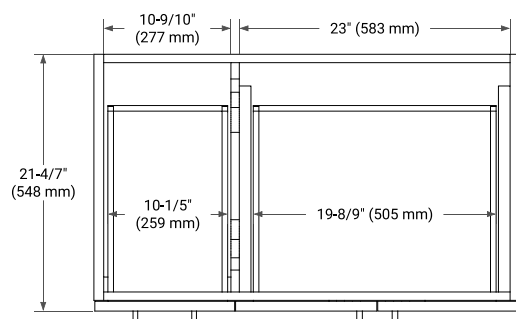

36" RIGHT OFFSET CABINET

BASE CABINET DIMENSIONS

36" W x 21.6" D x 34.5" H

FEATURES

- Solid wood frame & plywood panels
- Dovetail drawers and joints
- Soft closing doors & drawers

HARDWARE FINISHES*

Brushed Nickel Satin Brass Matte Black Polished Chrome

37" RIGHT RECTANGLE SINK COUNTERTOP WITH 1.5 IN. THICKNESS

OVERALL DIMENSIONS

37" W x 22" D x 1.5" H

COUNTERTOP OPTIONS

Carrara Marble

White Quartz

FEATURES

- Solid countertop with mitered edges & seams
- Undermount white rectangular sink
- Pre-drilled for 8" widespread faucet

INCLUDED

- Countertop
- Matching Backsplash
- Rectangle Sink

COUNTERTOP PLAN VIEW

EDGE SIDE VIEW

THREE DIMENSIONAL COUNTERTOP VIEW