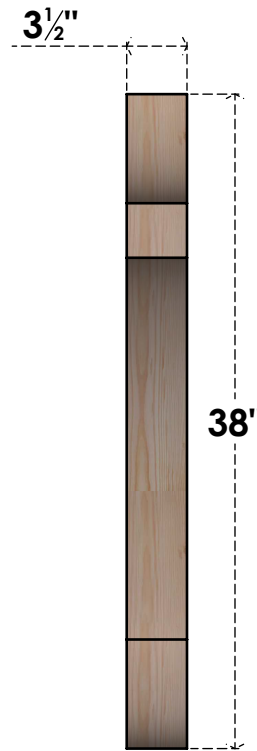

BRC04X38X38OLY00SDF

3 1/2"W X 38"D X 38"H OLYMPIC SMOOTH BRACE, DOUGLAS FIR

SIDE

FRONT

EKENA MILLWORK
 2300 WEST MAIN ST.
 CLARKSVILLE, TX 75426
 TOLL FREE: 866-607-0453
 WWW.EKENAMILLWORK.COM

NOTES

1. INSTALLATION TO BE COMPLETED IN ACCORDANCE WITH MANUFACTURER'S SPECIFICATIONS.
2. DRAWING MAY NOT BE TO SCALE
3. THIS DRAWING IS INTENDED FOR DESIGN AND PLANNING PURPOSES ONLY.
4. ALL INFORMATION CONTAINED HEREIN WAS CURRENT AT THE TIME OF DEVELOPMENT BUT MUST BE REVIEWED AND APPROVED BY THE PRODUCT MANUFACTURER TO BE CONSIDERED ACCURATE.
5. PRODUCTS ARE NOT KILN DRIED. THIS ITEM IS UNIQUE AND WILL CONTAIN THE NATURAL VARIATIONS THAT THE WOOD SPECIES OFFERS. THIS MAY RESULT IN VARIATIONS UP TO 1/4"