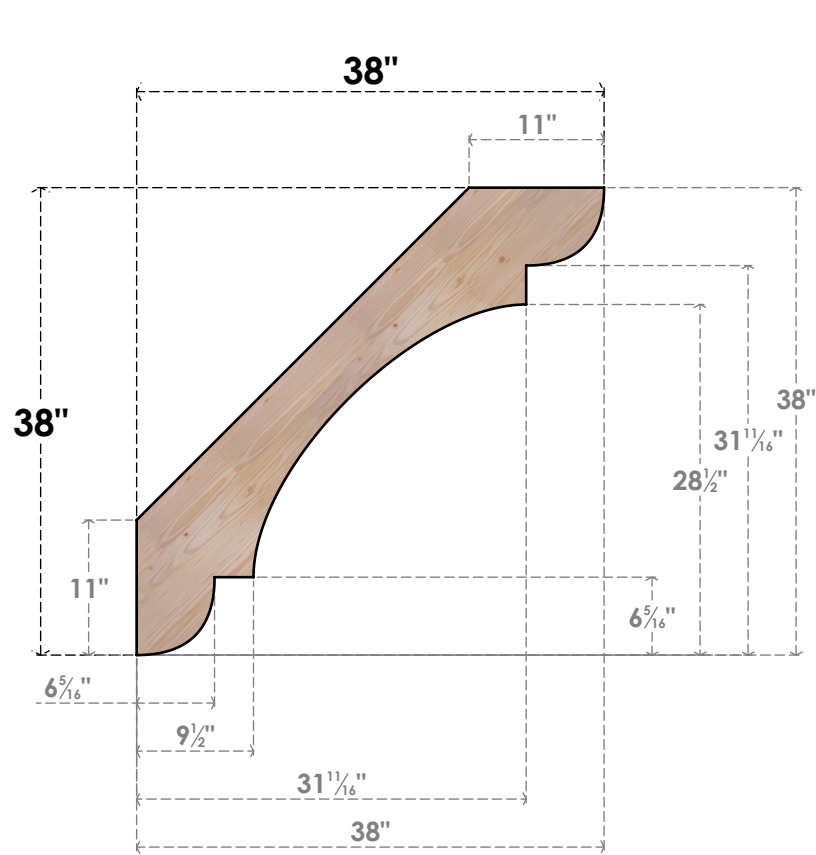

BRC04X38X38OLY00SDF

3 1/2"W X 38"D X 38"H OLYMPIC SMOOTH BRACE, DOUGLAS FIR

SIDE

FRONT

EKENA MILLWORK
 2300 WEST MAIN ST.
 CLARKSVILLE, TX 75426
 TOLL FREE: 866-607-0453
 WWW.EKENAMILLWORK.COM

NOTES

1. INSTALLATION TO BE COMPLETED IN ACCORDANCE WITH MANUFACTURER'S SPECIFICATIONS.
2. DRAWING MAY NOT BE TO SCALE
3. THIS DRAWING IS INTENDED FOR DESIGN AND PLANNING PURPOSES ONLY.
4. ALL INFORMATION CONTAINED HEREIN WAS CURRENT AT THE TIME OF DEVELOPMENT BUT MUST BE REVIEWED AND APPROVED BY THE PRODUCT MANUFACTURER TO BE CONSIDERED ACCURATE.
5. PRODUCTS ARE NOT KILN DRIED. THIS ITEM IS UNIQUE AND WILL CONTAIN THE NATURAL VARIATIONS THAT THE WOOD SPECIES OFFERS. THIS MAY RESULT IN VARIATIONS UP TO 1/4"