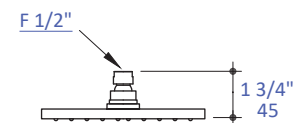

Features:

- Tilting round rain shower head
- Brass construction with 60 rubber nozzles
- Wall-mount installation recommended
- Arm and flange sold separately
- Outfitted with a 1.75GPM flow regulator, with backflow prevention

Finish Options:

- CR - Polished Chrome
- PN - Polished Nickel
- NI - Brushed Nickel
- BG - Brushed Gold
- 44 - Matte Black