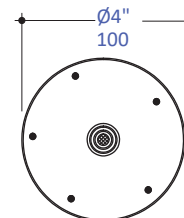

Features:

- Tilting round rain shower head
- Brass construction with 60 rubber nozzles
- Wall-mount installation recommended
- Arm and flange sold separately
- Outfitted with a 1.75GPM flow regulator, with backflow prevention

Finish Options:

- CR - Polished Chrome
- PN - Polished Nickel
- NI - Brushed Nickel
- BG - Brushed Gold
- 44 - Matte Black