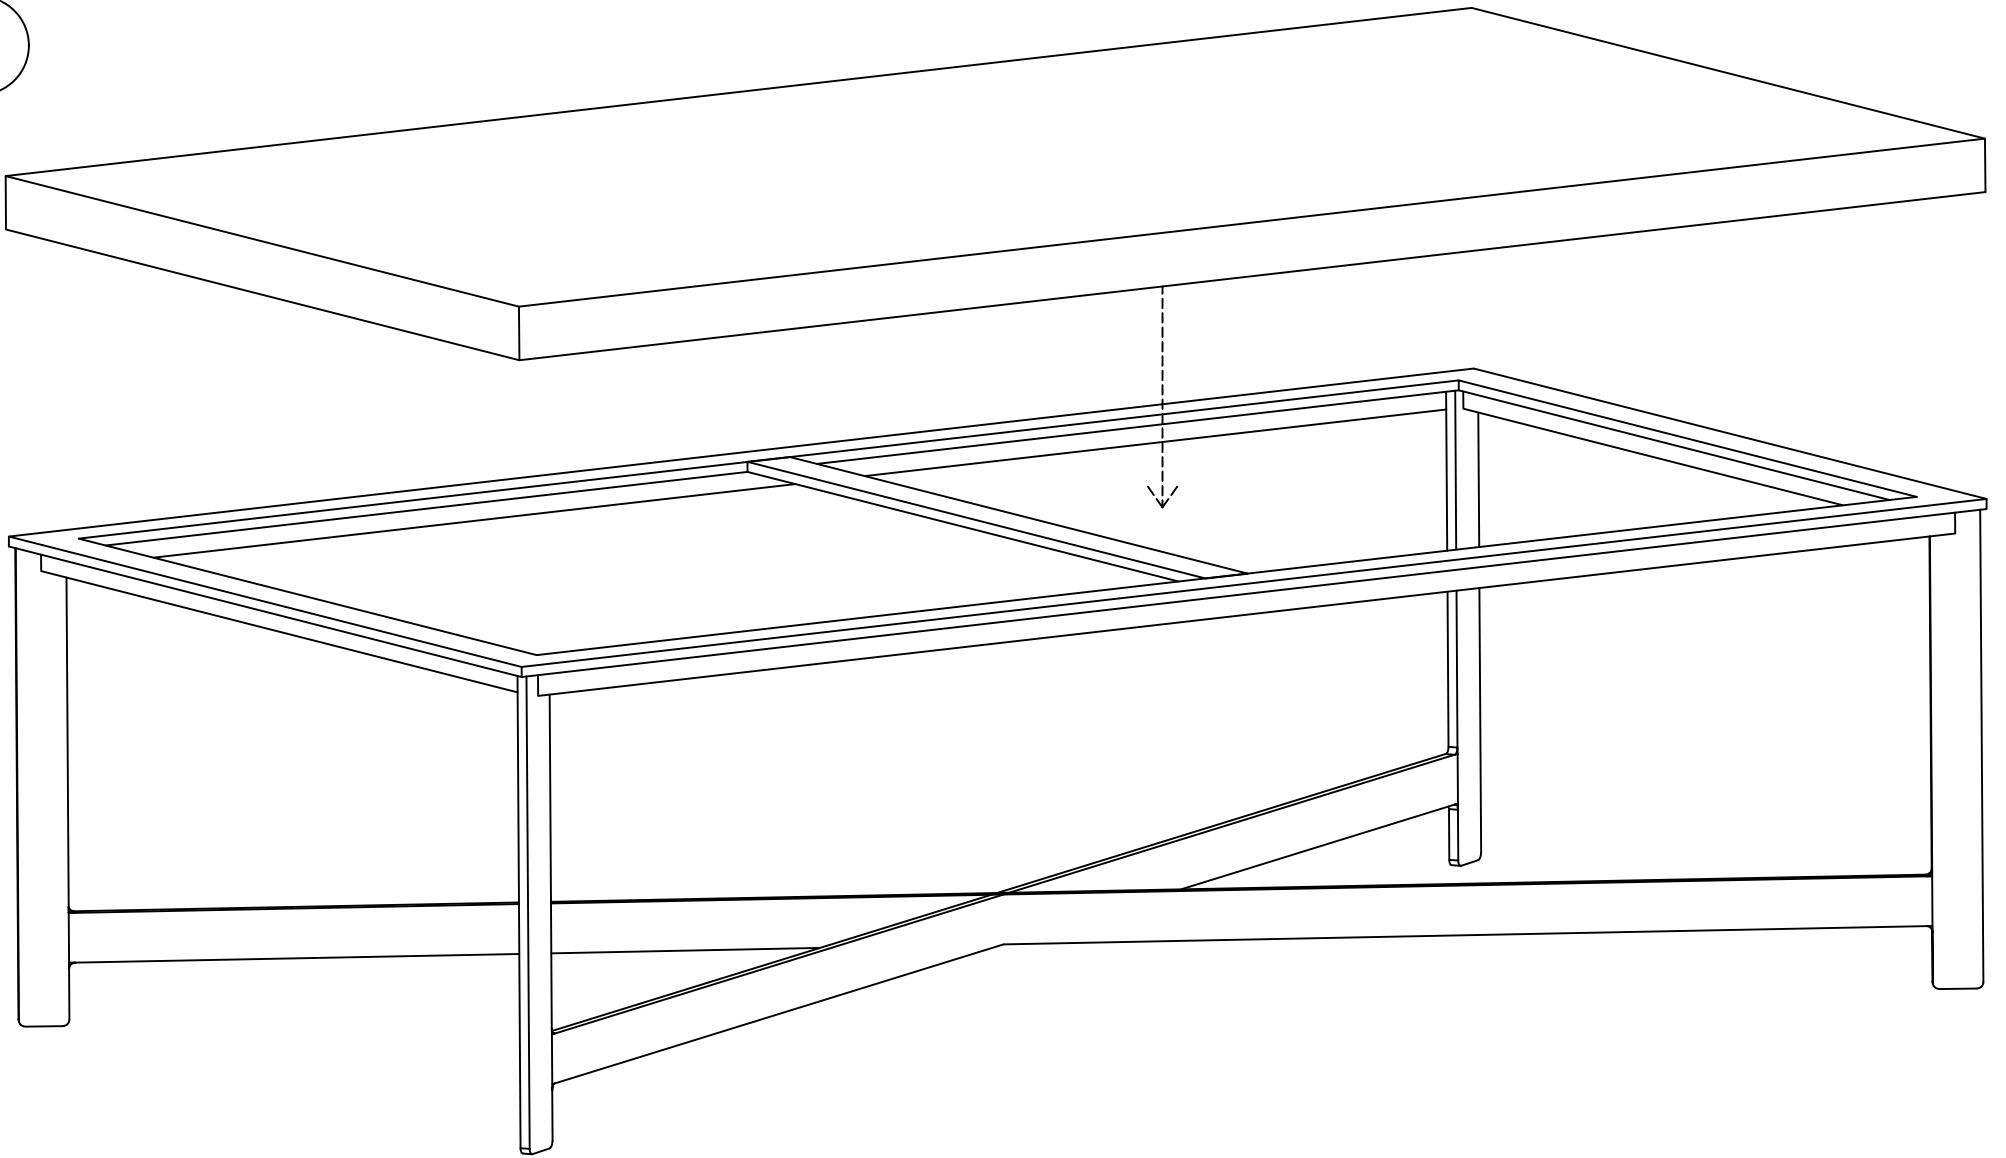

Assembly Instruction
Product Description: Iron Coffee Table

1

2