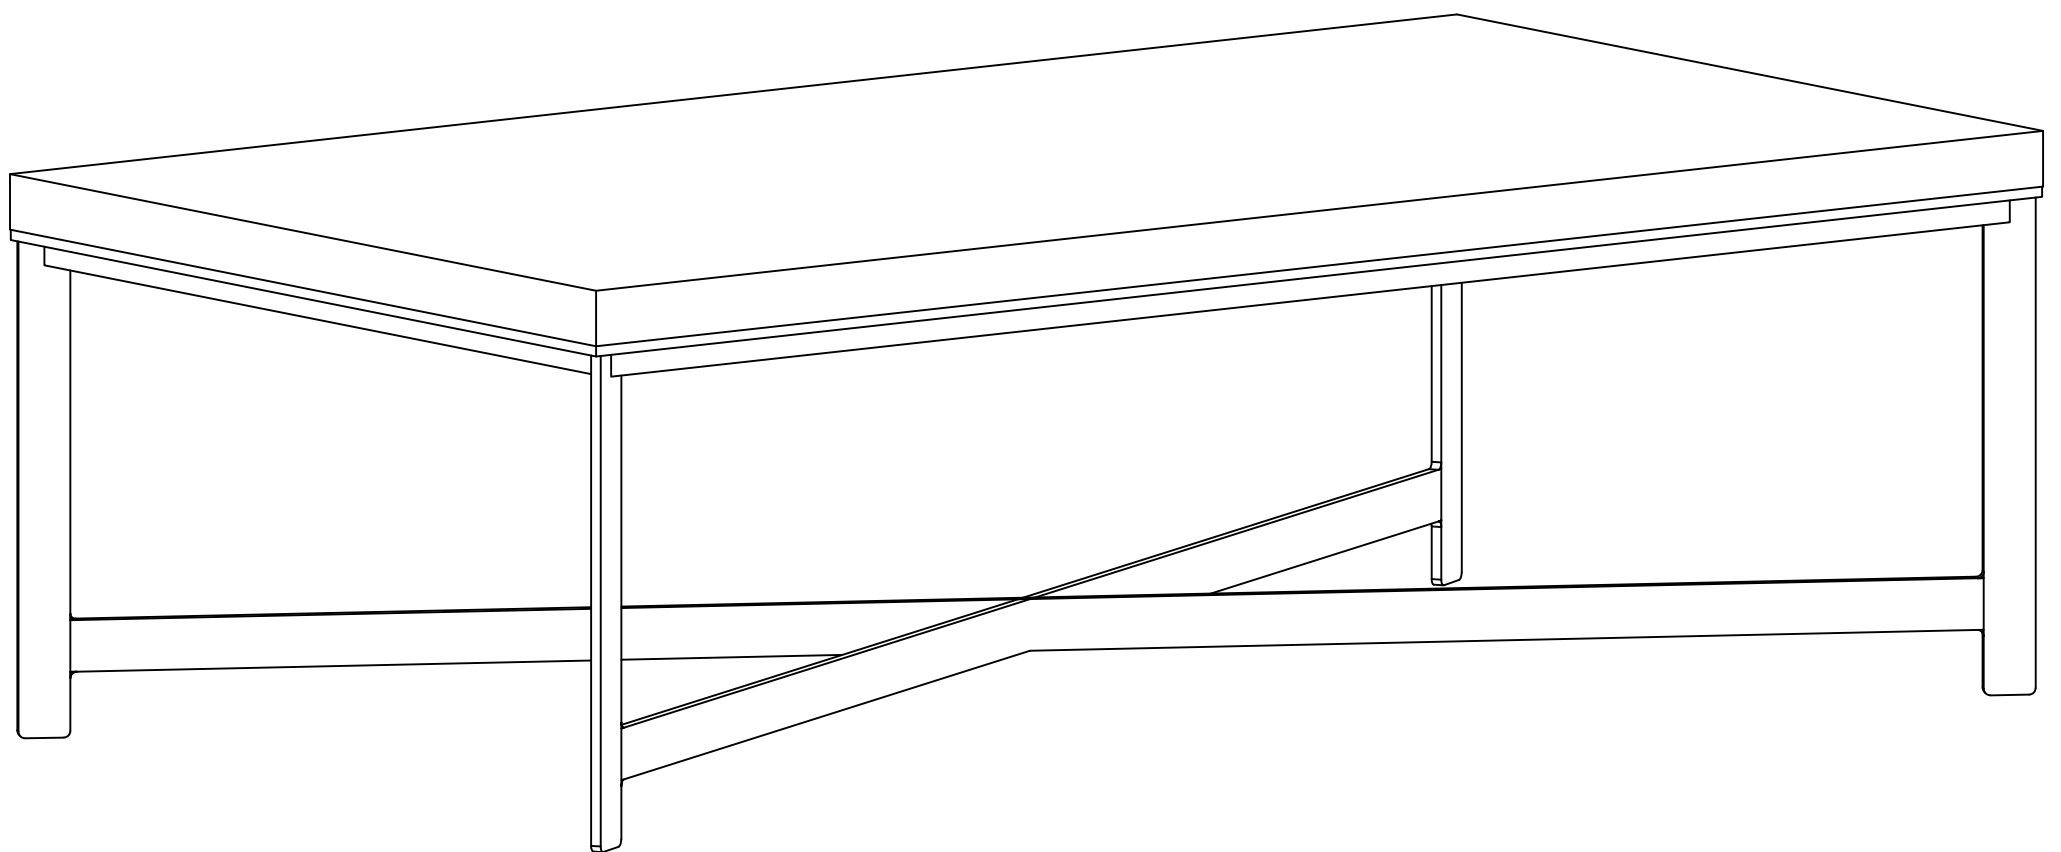

Assembly Instruction

Product Description: Iron Coffee Table

Hardware/Component List :

No.	Hardware/Component List	Quantity.
1	 Iron Base	1
2	 Marble Top	1

Assembly Instruction
Product Description: Iron Coffee Table