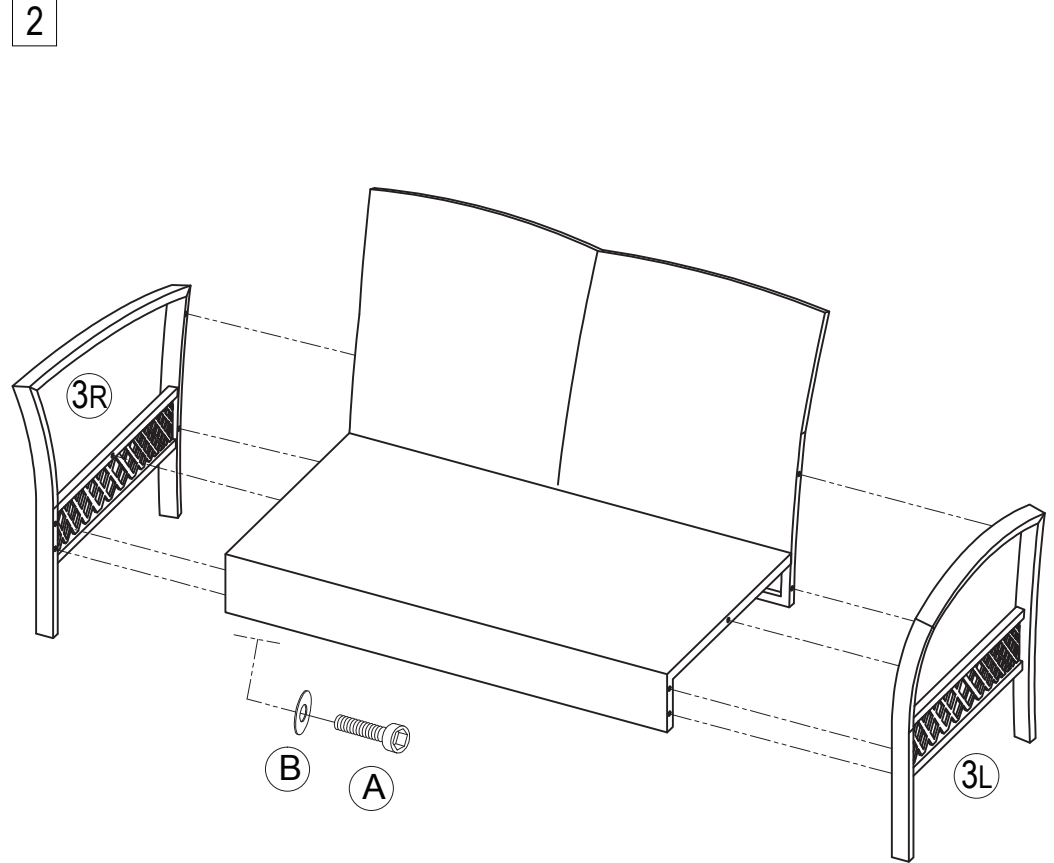

PREPARATION

Before beginning assembly of product, make sure all parts are present. Compare parts with package contents list and hardware contents list.

If any part is missing or damaged, do not attempt to assemble the product.

Estimated Assembly Time: 45 minutes.

Tools Required for Assembly (included): Allen Key