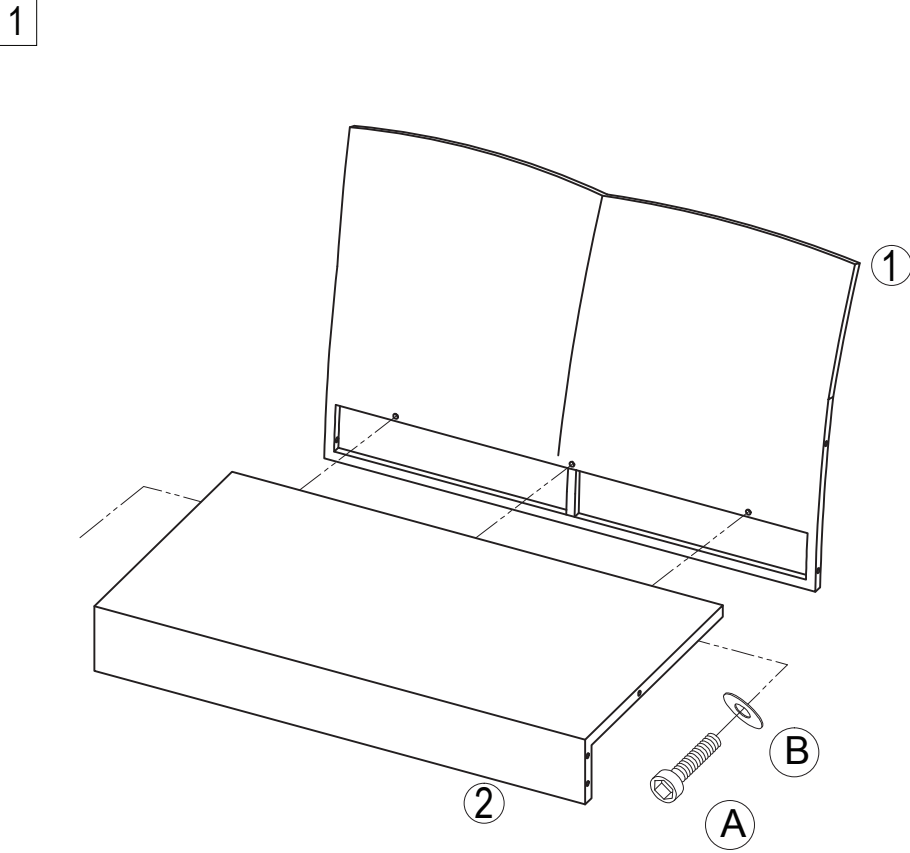

PREPARATION

Before beginning assembly of product, make sure all parts are present. Compare parts with package contents list and hardware contents list.

If any part is missing or damaged, do not attempt to assemble the product.

Estimated Assembly Time: 45 minutes.

Tools Required for Assembly (included): Allen Key