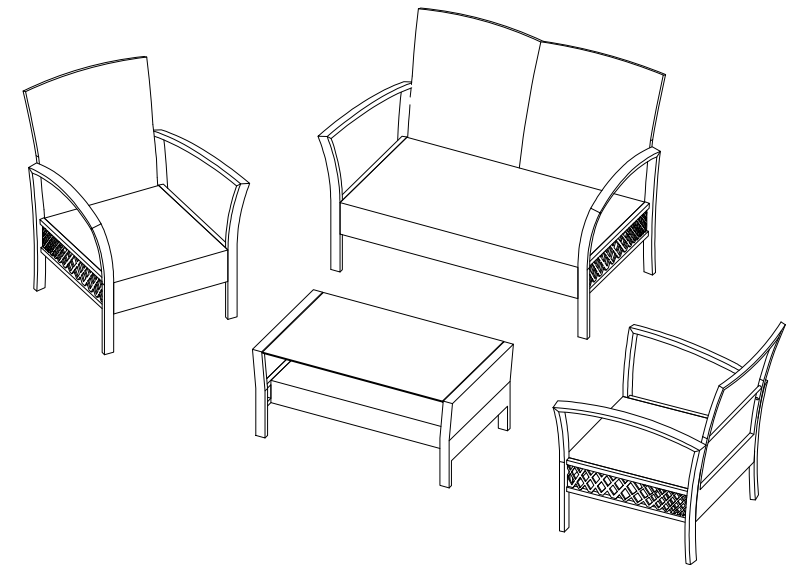

Part List and Hardware List

PIECE	DESCRIPTION	PICTURE	QUANTITY
1	Sofa Back		1X
2	Sofa Bottom		1X
3L	Sofa&Chair Side Panel 1		3X
3R	Sofa&Chair Side Panel 2		3X
4	Chair Back		2X
5	Chair Bottom		2X
6	Table Glass Top		1X
7	Table Side Panel		2X
8	Table Top		1X
A	Allen bolt(M6x35 mm)		43X
B	Flat Washer		43X
C	Allen key		1X

 **SAFAVIEH**
O U T D O O R

Model# PAT2006A / PAT2006B

LEROS OUTDOOR LIVING SET

Product Dimensions:

27.8"x26.8"x30.7" H (Chair)

48.4"x26.8"x30.7" H (Sofa)

33.7"x19.7"x15" H (Table)

ATTACH YOUR RECEIPT HERE