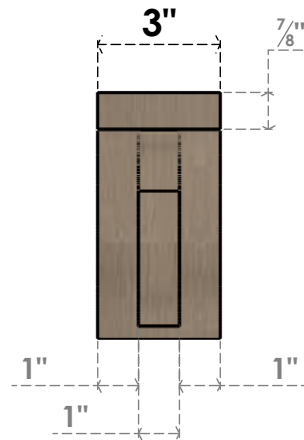

ITEM NUMBER: CORU03X18X06HELRCPR

3"W X 18"D X 6"H SERIES 3 THIN HELENA ROUGH CEDAR TIMBERTHANE FAUX WOOD CORBEL, PRIMED

SIDE PROFILE

FRONT PROFILE

ISOMETRIC

EKENA MILLWORK
2300 WEST MAIN ST.
CLARKSVILLE, TX 75426
TOLL FREE: 866-607-0453
WWW.EKENAMILLWORK.COM

NOTES

1. INSTALLATION TO BE COMPLETED IN ACCORDANCE WITH MANUFACTURER'S SPECIFICATIONS.
2. DRAWING MAY NOT BE TO SCALE
3. THIS DRAWING IS INTENDED FOR DESIGN AND PLANNING PURPOSES ONLY.
4. ALL INFORMATION CONTAINED HEREIN WAS CURRENT AT THE TIME OF DEVELOPMENT BUT MUST BE REVIEWED AND APPROVED BY THE PRODUCT MANUFACTURER TO BE CONSIDERED ACCURATE.
5. TIMBERTHANE ARCHITECTURAL PRODUCTS ARE MADE FROM HIGH DENSITY URETHANE AND COME FACTORY PRIMED