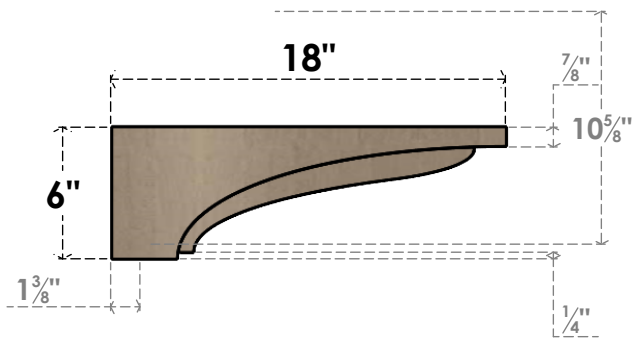

ITEM NUMBER: CORU03X18X06HELRCPR

3"W X 18"D X 6"H SERIES 3 THIN HELENA ROUGH CEDAR TIMBERTHANE FAUX WOOD CORBEL, PRIMED

SIDE PROFILE

FRONT PROFILE

ISOMETRIC

EKENA MILLWORK
2300 WEST MAIN ST.
CLARKSVILLE, TX 75426
TOLL FREE: 866-607-0453
WWW.EKENAMILLWORK.COM

NOTES

1. INSTALLATION TO BE COMPLETED IN ACCORDANCE WITH MANUFACTURER'S SPECIFICATIONS.
2. DRAWING MAY NOT BE TO SCALE
3. THIS DRAWING IS INTENDED FOR DESIGN AND PLANNING PURPOSES ONLY.
4. ALL INFORMATION CONTAINED HEREIN WAS CURRENT AT THE TIME OF DEVELOPMENT BUT MUST BE REVIEWED AND APPROVED BY THE PRODUCT MANUFACTURER TO BE CONSIDERED ACCURATE.
5. TIMBERTHANE ARCHITECTURAL PRODUCTS ARE MADE FROM HIGH DENSITY URETHANE AND COME FACTORY PRIMED