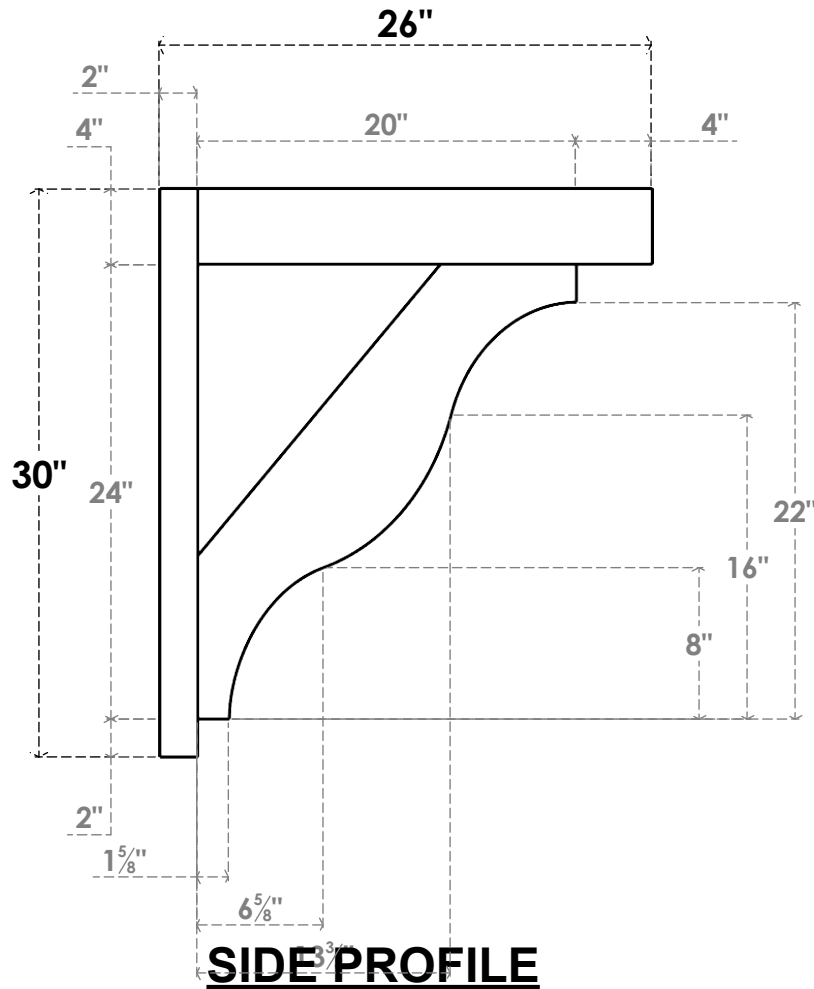

ITEM NUMBER: OUTUROC040X060X26000X30000X040X020X040FST44RCPR

4"W TOP X 6"W BACK X 26"D X 30"H X 4"T TOP X 2"T BACK TIMBERTHANE ROUGH CEDAR FUNSTON FAUX WOOD OPEN OUTLOOKER, BLOCK TOP AND BACK, 4"W CLOSED BRACE, PRIMED TAN

EKENA MILLWORK
2300 WEST MAIN ST.
CLARKSVILLE, TX 75426
TOLL FREE: 866-607-0453
WWW.EKENAMILLWORK.COM

NOTES

1. INSTALLATION TO BE COMPLETED IN ACCORDANCE WITH MANUFACTURER'S SPECIFICATIONS.
2. DRAWING MAY NOT BE TO SCALE
3. THIS DRAWING IS INTENDED FOR DESIGN AND PLANNING PURPOSES ONLY.
4. ALL INFORMATION CONTAINED HEREIN WAS CURRENT AT THE TIME OF DEVELOPMENT BUT MUST BE REVIEWED AND APPROVED BY THE PRODUCT MANUFACTURER TO BE CONSIDERED ACCURATE.
5. TIMBERTHANE ARCHITECTURAL PRODUCTS ARE MADE FROM HIGH DENSITY URETHANE AND COME FACTORY PRIMED