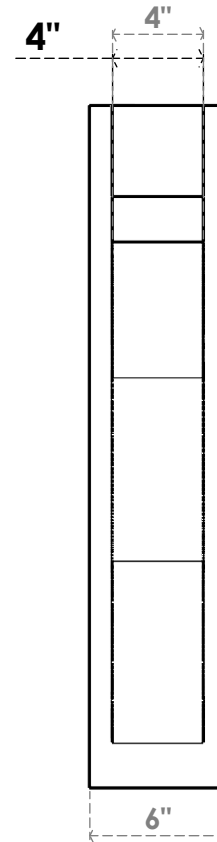

ITEM NUMBER: OUTUROC040X060X26000X30000X040X020X040FST44RCPR

4"W TOP X 6"W BACK X 26"D X 30"H X 4"T TOP X 2"T BACK TIMBERTHANE ROUGH CEDAR FUNSTON FAUX WOOD OPEN OUTLOOKER, BLOCK TOP AND BACK, 4"W CLOSED BRACE, PRIMED TAN

EKENA MILLWORK
2300 WEST MAIN ST.
CLARKSVILLE, TX 75426
TOLL FREE: 866-607-0453
WWW.EKENAMILLWORK.COM

NOTES

1. INSTALLATION TO BE COMPLETED IN ACCORDANCE WITH MANUFACTURER'S SPECIFICATIONS.
2. DRAWING MAY NOT BE TO SCALE
3. THIS DRAWING IS INTENDED FOR DESIGN AND PLANNING PURPOSES ONLY.
4. ALL INFORMATION CONTAINED HEREIN WAS CURRENT AT THE TIME OF DEVELOPMENT BUT MUST BE REVIEWED AND APPROVED BY THE PRODUCT MANUFACTURER TO BE CONSIDERED ACCURATE.
5. TIMBERTHANE ARCHITECTURAL PRODUCTS ARE MADE FROM HIGH DENSITY URETHANE AND COME FACTORY PRIMED