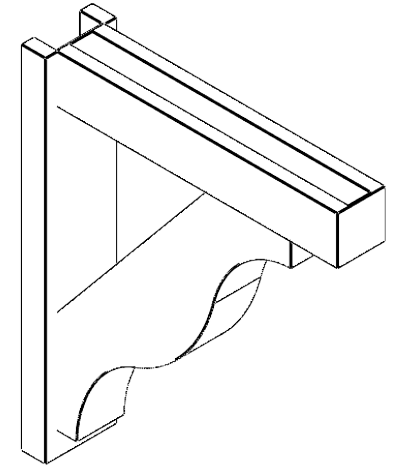

ITEM NUMBER: OUTUROC040X060X26000X30000X040X020X040FST44RCPR

4"W TOP X 6"W BACK X 26"D X 30"H X 4"T TOP X 2"T BACK TIMBERTHANE ROUGH CEDAR FUNSTON FAUX WOOD OPEN OUTLOOKER, BLOCK TOP AND BACK, 4"W CLOSED BRACE, PRIMED TAN

EKENA MILLWORK
2300 WEST MAIN ST.
CLARKSVILLE, TX 75426
TOLL FREE: 866-607-0453
WWW.EKENAMILLWORK.COM

NOTES

1. INSTALLATION TO BE COMPLETED IN ACCORDANCE WITH MANUFACTURER'S SPECIFICATIONS.
2. DRAWING MAY NOT BE TO SCALE
3. THIS DRAWING IS INTENDED FOR DESIGN AND PLANNING PURPOSES ONLY.
4. ALL INFORMATION CONTAINED HEREIN WAS CURRENT AT THE TIME OF DEVELOPMENT BUT MUST BE REVIEWED AND APPROVED BY THE PRODUCT MANUFACTURER TO BE CONSIDERED ACCURATE.
5. TIMBERTHANE ARCHITECTURAL PRODUCTS ARE MADE FROM HIGH DENSITY URETHANE AND COME FACTORY PRIMED