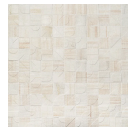

PRODUCT GALLERY