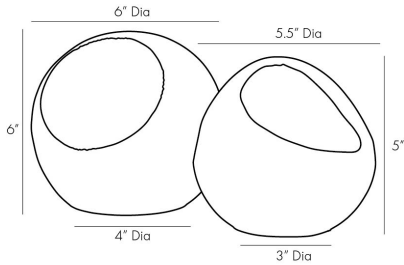

## IDA SCULPTURES, SET OF 2

**4852**

**H: 5-6 IN, Dia: 5.5-6 IN**

**Antique Brass**

**Contract Suitable As Is**

Its artistic representation is to be discovered by the beholder. Intriguing as an accent piece for a tabletop or shelf, or utilized as bookends, the Ida Sculptures feature circular antique brass and bronze aluminum casts with concave centers that draw the eye. Finish will vary.

### SHIPPING

Product Weight	8.33 LBS
Gross Weight 1	13.23 LBS
Gross Weight 2	0 LBS
Shipping Box 1	H: 12 IN, L: 12 IN, W: 6.5 IN
Shipping Box 2	H: 0 IN, L: 0 IN, W: 0 IN