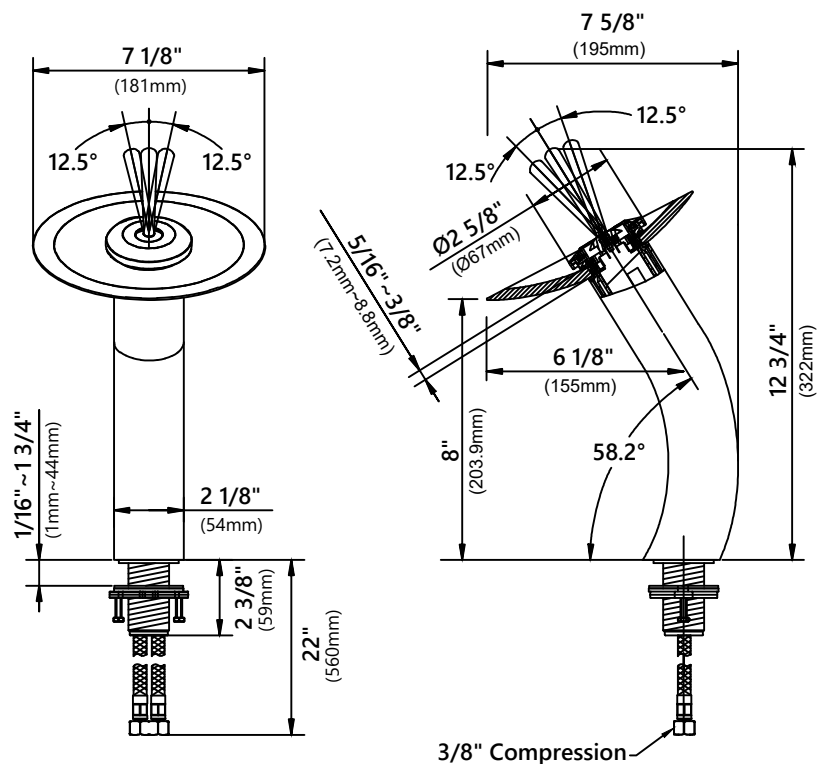

KGW-1700

Waterfall Bathroom Faucet

Faucet Dimensions

Overall Height: 12 3/4"
Overall Width: 7 1/8"
Spout Height: 8"
Spout Reach: 6 1/8"

Features

- Metal Body
- Lead Free Brass Waterway
- 35mm Ceramic Cartridge
- Single Hole Installation
- Flow Rate 2.2gpm (8.3L/min) @ 60 psi
- 32.5" Nylon Waterlines

Accessories Included

- Hex Wrench

Optional Accessories

- Pop Ups PU-10, PU-12

Available Finishes

- Chrome
- Satin Nickel
- Oil Rubbed Bronze
- Spot Free Stainless Steel

CODES/STANDARDS:

Product Certification

ASME A112.18.1/CSA B125.1
ADA compliant

Warranty

Kraus Limited Lifetime Warranty

see website for details www.kraususa.com