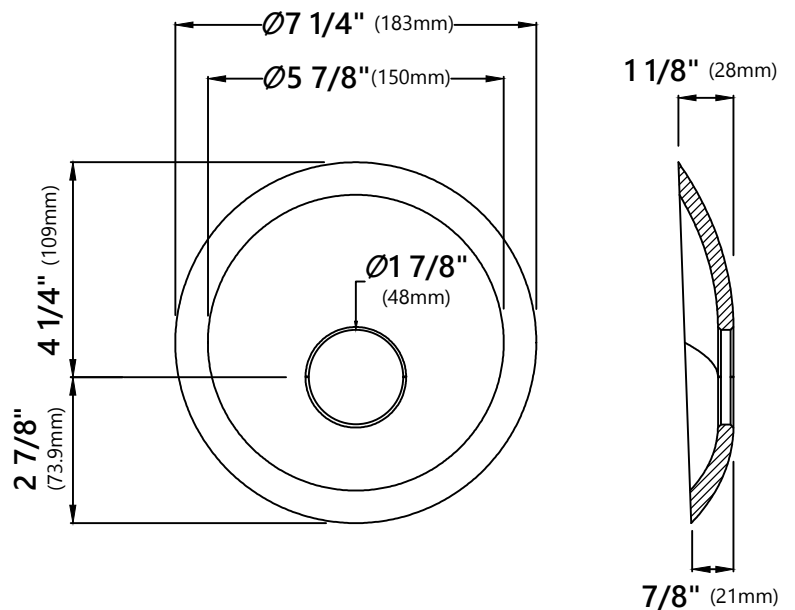

Faucet Dimensions

Overall Height: 12 3/4"
 Overall Width: 7 1/8"
 Spout Height: 8"
 Spout Reach: 6 1/8"

Features

- Metal Body
- Lead Free Brass Waterway
- 35mm Ceramic Cartridge
- Single Hole Installation
- Flow Rate 2.2gpm (8.3L/min) @ 60 psi
- 32.5" Nylon Waterlines

ASME A112.18.1/CSA B125.1
 ADA compliant

Warranty

Kraus Limited Lifetime Warranty

see website for details www.kraususa.com

GD

Waterfall Faucet Glass Disk

Glass Disk Dimensions

Overall Dimensions: $\varnothing 7 \frac{1}{4}''$ x $1 \frac{1}{8}''$

PU-10

Pop Up Drain w/o Overflow

Pop Up Dimensions

Dimensions: 8 5/8" x Ø2 5/8"

Features

- Metal Construction
- Connection 1 1/4"
- Designed to Use w/ Above-Counter Vessel Sinks without overflow
- Fits Standard 1 3/4" Drain Opening

see website for details www.kraususa.com

MR-1 Mounting Ring

Mounting Ring Dimensions

Overall Dimensions: $\varnothing 3 \frac{1}{8}''$ x $\frac{3}{8}''$

Features

- Brass Construction
- Designed to Use with Above Counter Vessel Sinks without Overflow
- Fits Standard Drain Assembly without Overflow