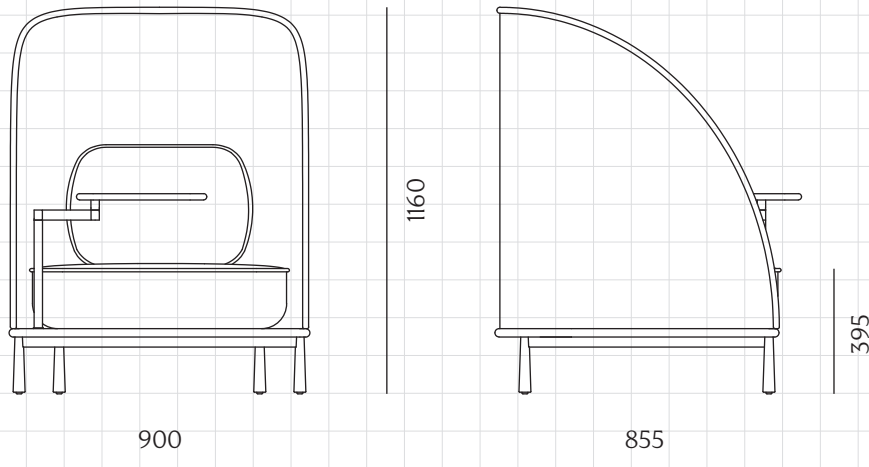

Arc High Back Lounge Chair with Tablet

CODE
DIMENSIONS

AR-S122
W900 x D855 x H1160mm
Seating height: 395mm

NET WEIGHT
ENVIRONMENT
MATERIALS

45.0 kg
Indoor
Wood veneer base, Steel black powder coat matt leg, Upholstery
*Please refer to website or contact your local representative for complete material swatches.

SHIPPING

Package	Assembled		
Package Qty	1 pcs/box		
Packaging	Measurement (mm)	Volume (cbm)	Gross Weight (kg)
FCL	W985 x D940 x H1265	1.17	57.40
LCL/AIR	W1005 x D960 x H1360	1.31	68.61