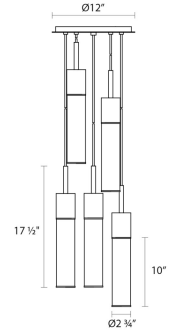

Project:

Spec Sheet

Dimensions

Height: 17.5"
Diameter: 12"
Canopy/Backplate/Base: 12"
Hanging Details: 10' Adj. Black Silk Cord
Size: 5-Light

Electrical Specs

Bulb 1 Type: Medium Base
Bulb Quantity: 5
Input Voltage: 120VAC
Wattage: 60
Color Temperature: N/A
Dimming Type: N/A

Installation

Installation: Licensed electrician required
Sloped Ceiling Compatible?: Compatible

Shipping

Carton 1 L x W x H: 19" X 19" X 19"
Carton 1 Gross Weight: 15 LBS

Shade

Shade 1 Material: Wire Mesh

Available Finishes