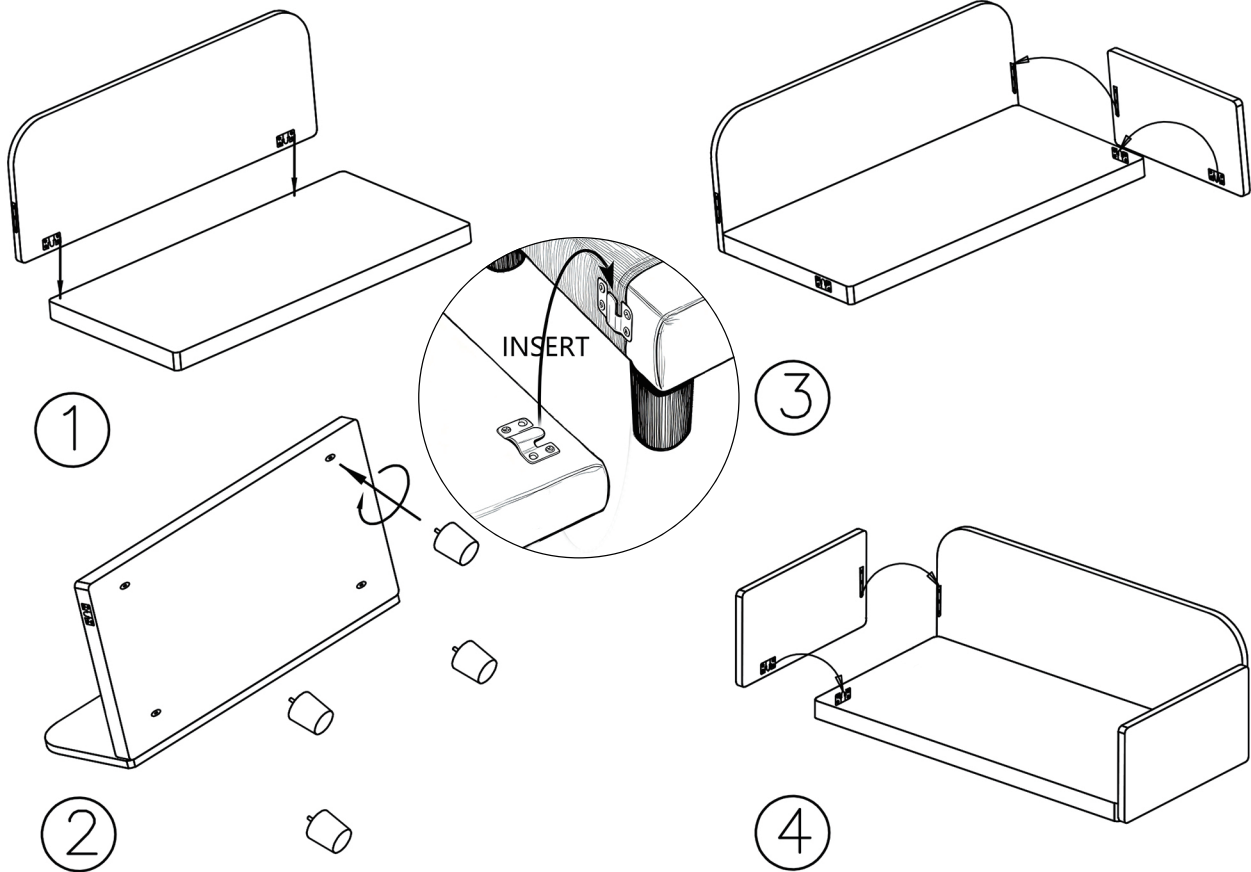

SNAP ON PET SOFA NO TOOLS OR SCREWS REQUIRED

SUITABLE MODELS: JCW02/JCW03/JCW09

PARTS LIST:

- 1×BACKREST
- 1×SEAT
- 1×LEFT ARMREST
- 1×RIGHT ARMREST
- 1×SOFA CUSHION
- 4×SOFA LEGS

SOFA LEG

INSTALLATION STEPS:

Step 1: After unpacking, copy the sofa as shown in Figure 1 and install it

Step 2: Place the sofa on the four legs as shown in Figure 2

Step 3: Install the two armrests of the sofa as shown in Figure 3-4

Step 4: Place the sofa cushion on the sofa and gently press it with your hand.

OVER