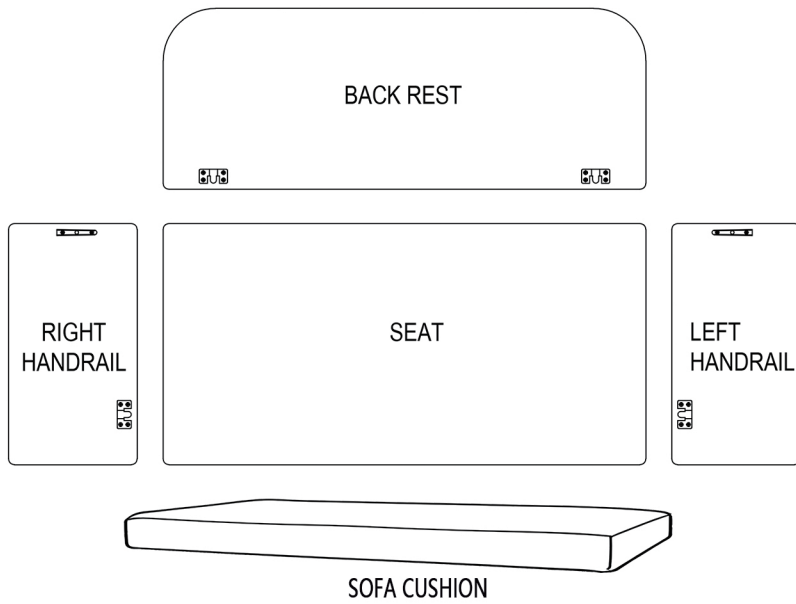

SNAP ON PET SOFA NO TOOLS OR SCREWS REQUIRED

SUITABLE MODELS: JCW02/JCW03/JCW09

PARTS LIST:

- 1×BACKREST
- 1×SEAT
- 1×LEFT ARMREST
- 1×RIGHT ARMREST
- 1×SOFA CUSHION
- 4×SOFA LEGS

SOFA LEG

INSTALLATION STEPS:

Step 1: After unpacking, copy the sofa as shown in Figure 1 and install it

Step 2: Place the sofa on the four legs as shown in Figure 2

Step 3: Install the two armrests of the sofa as shown in Figure 3-4

Step 4: Place the sofa cushion on the sofa and gently press it with your hand.

OVER