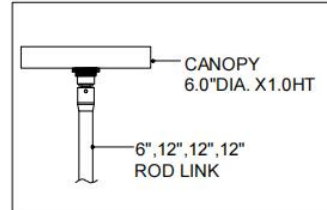

ITEM: 9000-1373

Overall Dimensions

Height: 22.5"

Width: 22"

Depth: 21.25"

TOP VIEW

CANOPY DETAIL

FRONT VIEW