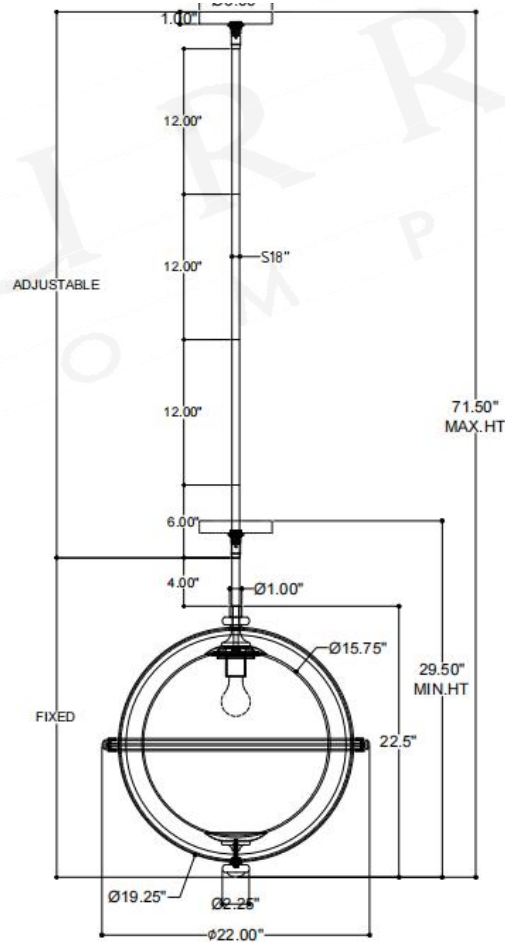

ITEM: 9000-1373

Overall Dimensions

Height: 22.5"

Width: 22"

Depth: 21.25"

TOP VIEW

CANOPY DETAIL

FRONT VIEW