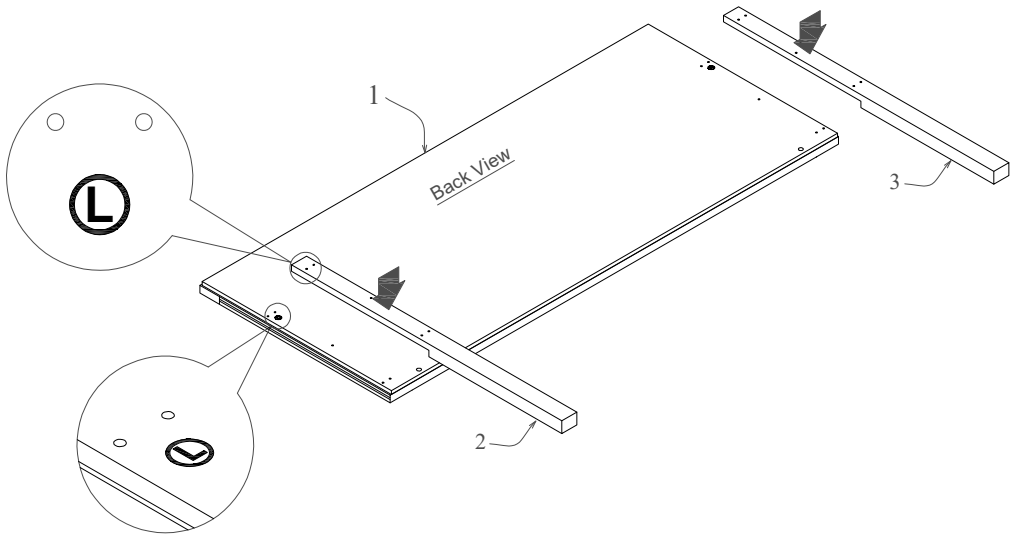

Assembly Instruction

Headboard

Thank you for purchasing this quality product.
Please check all packing material carefully which
may have come loose inside the carton during shipment.

PART LIST

No	Description	Qty
1	Headboard	1pc
2	Headboard Left Support (L)	1pc
3	Headboard Right Support (R)	1pc

HARDWARE LIST

No	Description	Qty
A	JCBC Screw M6 x 35mm 	10pcs
B	Lock Washer 	10pcs
C	Flat Washer 	10pcs

Step : 1

Refer marking on headboard supporter to match marking on back of headboard.

Step : 2

Assembly Instruction

Bed Queen

Thank you for purchasing this quality product.
Please check all packing material carefully which may have come loose inside the carton during shipment.

PART LIST

No	Description	Qty
1	Headboard	1pc
2	Footboard	1pc
3	Side Rail	2pcs
4	Center Rail	2pc
5	Center Rail Supporter	4pcs
6	Slat	2set

HARDWARE LIST

No	Description	Qty
A	TRUSS HD C/B M4 x 25mm 	28pcs

Step : 1

Step : 2

Step : 3

Assembly Instruction

Bed King

Thank you for purchasing this quality product.
Please check all packing material carefully which
may have come loose inside the carton during shipment.