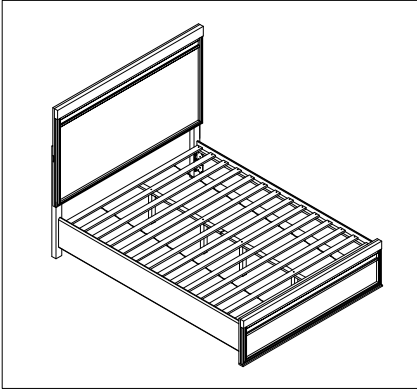

Bed Queen

Thank you for purchasing this quality product.
Please check all packing material carefully which may have come loose inside the carton during shipment.

PART LIST

No	Description	Qty
1	Headboard	1pc
2	Footboard	1pc
3	Side Rail	2pcs
4	Center Rail	2pc
5	Center Rail Supporter	4pcs
6	Slat	2set

PART LIST

No	Description	Qty
1	Headboard	1pc
2	Footboard	1pc
3	Side Rail	2pcs
4	Center Rail	4pc
5	Center Rail Supporter	8pcs
6	Slat	2set

HARDWARE LIST

No	Description	Qty
A	TRUSS HD C/B M4 x 25mm 	28pcs

Step : 1

Step : 2

Step : 3

Assembly Instruction

Led Bed

Thank you for purchasing this quality product.
Please check all packing material carefully which may have come loose inside the carton during shipment.

HARDWARE LIST

No	Description		Qty
A	Cable Clip		3pcs
B	TRUSS HD C/B M4 x 15mm		3pcs
C	Power Wall Adaptor 12V-2A		1set

DIAGRAM FIGURE 1

Completed diagram for your reference

Step : 1

Step : 2

Step : 3

Assembly Instruction

Dressing Table