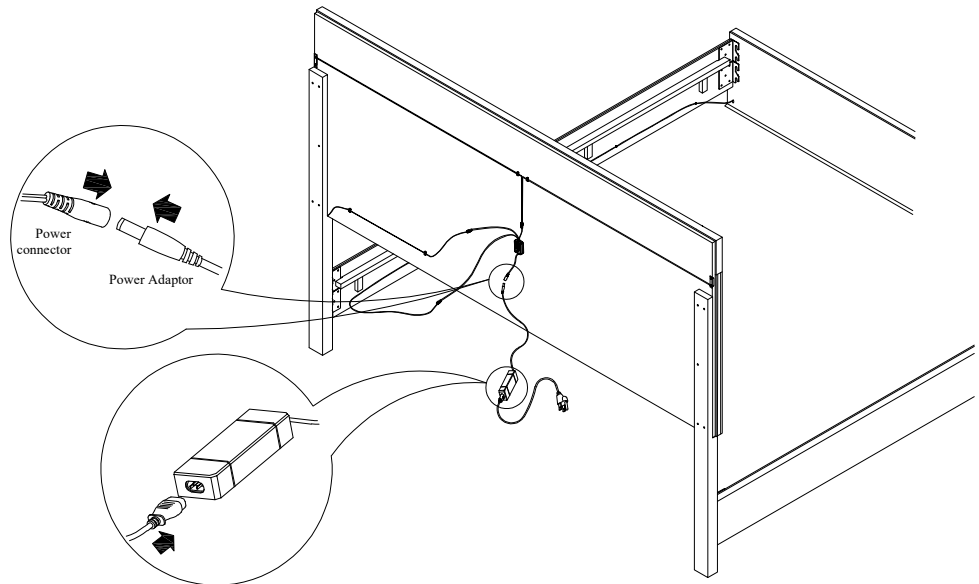

No	Description		Qty
A	Cable Clip		3pcs
B	TRUSS HD C/B M4 x 15mm		3pcs
C	Power Wall Adaptor 12V-2A		1set

DIAGRAM FIGURE 1

Completed diagram for your reference

Step : 1

Step : 2

Step : 3

Assembly Instruction

Dressing Table