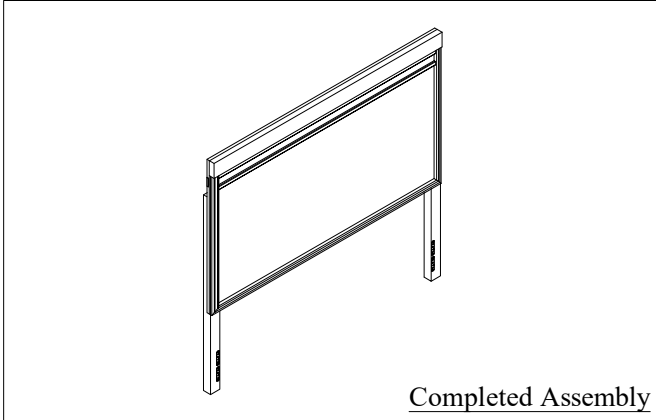

Assembly Instruction

Headboard

Thank you for purchasing this quality product.
Please check all packing material carefully which
may have come loose inside the carton during shipment.

PART LIST

No	Description	Qty
1	Headboard	1pc
2	Headboard Left Support (L)	1pc
3	Headboard Right Support (R)	1pc

HARDWARE LIST

No	Description	Qty
A	JCBC Screw M6 x 35mm 	10pcs
B	Lock Washer 	10pcs
C	Flat Washer 	10pcs

Step : 1

Refer marking on headboard supporter to match marking on back of headboard.

Step : 2

Assembly Instruction

Bed Queen

Thank you for purchasing this quality product.
Please check all packing material carefully which may have come loose inside the carton during shipment.

PART LIST

No	Description	Qty
1	Headboard	1pc
2	Footboard	1pc
3	Side Rail	2pcs
4	Center Rail	2pc
5	Center Rail Supporter	4pcs
6	Slat	2set