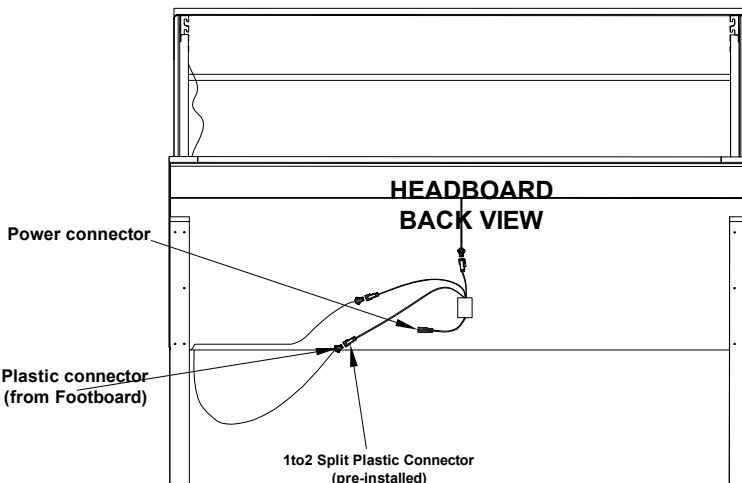

Step : 2

Step : 3

Assembly Instruction

Led Bed

Thank you for purchasing this quality product.
Please check all packing material carefully which may have come loose inside the carton during shipment.

HARDWARE LIST

No	Description		Qty
A	Cable Clip		3pcs
B	TRUSS HD C/B M4 x 15mm		3pcs
C	Power Wall Adaptor 12V-2A		1set

DIAGRAM FIGURE 1

Completed diagram for your reference

Step : 1

Step : 2

Step : 3

Assembly Instruction

Dressing Table