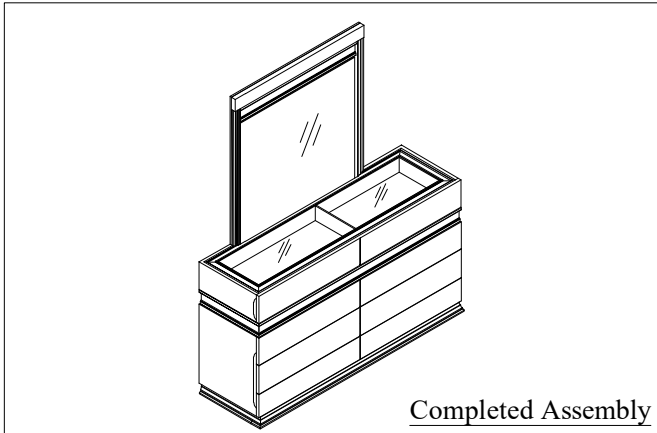

No	Description		Qty
A	Cable Clip		3pcs
B	TRUSS HD C/B M4 x 15mm		3pcs
C	Power Wall Adaptor 12V-2A		1set

DIAGRAM FIGURE 1

Completed diagram for your reference

Step : 1

Step : 2

Step : 3

Assembly Instruction

Dressing Table

Thank you for purchasing this quality product.

Please check all packing material carefully which may have come loose inside the carton during shipment.

PART LIST

No	Description	Qty
1	Dressing Table	1pc
2	Mirror	1pc
3	Mirror Support	2pcs