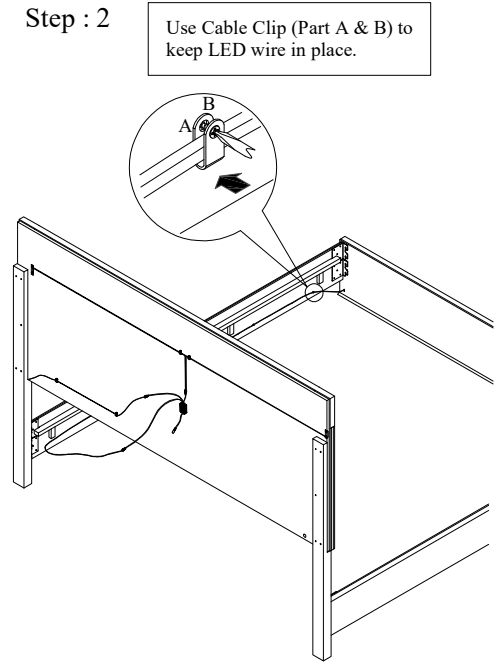

No	Description		Qty
A	Cable Clip		3pcs
B	TRUSS HD C/B M4 x 15mm		3pcs
C	Power Wall Adaptor 12V-2A		1set

DIAGRAM FIGURE 1

Completed diagram for your reference

Step : 1

Step : 2

Step : 3

Assembly Instruction

Dressing Table

Thank you for purchasing this quality product.

Please check all packing material carefully which may have come loose inside the carton during shipment.

PART LIST

No	Description	Qty
1	Dressing Table	1pc
2	Mirror	1pc
3	Mirror Support	2pcs