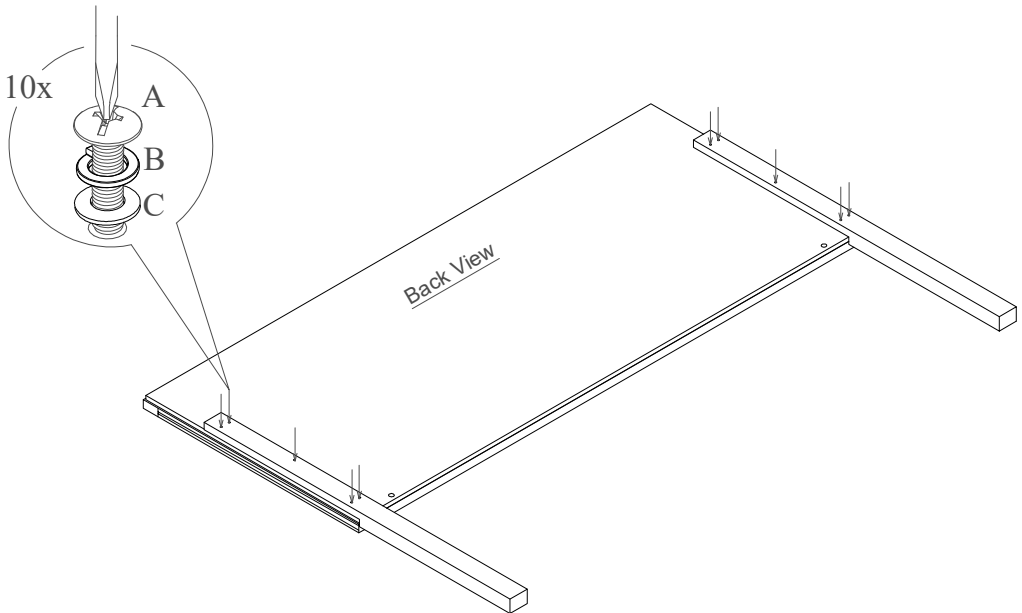

HARDWARE LIST

No	Description	Qty
A	JCBC Screw M6 x 35mm 	10pcs
B	Lock Washer 	10pcs
C	Flat Washer 	10pcs

Step : 1

Refer marking on headboard supporter to match marking on back of headboard.

Step : 2

Assembly Instruction

Bed Queen

Thank you for purchasing this quality product.
Please check all packing material carefully which may have come loose inside the carton during shipment.

PART LIST

No	Description	Qty
1	Headboard	1pc
2	Footboard	1pc
3	Side Rail	2pcs
4	Center Rail	2pc
5	Center Rail Supporter	4pcs
6	Slat	2set