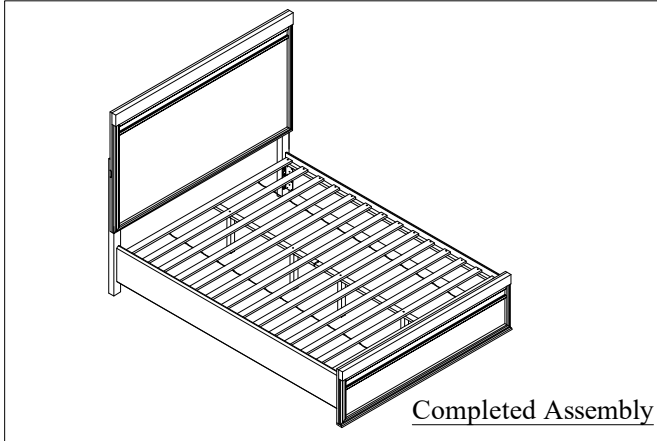

Assembly Instruction

Headboard

Thank you for purchasing this quality product.
Please check all packing material carefully which
may have come loose inside the carton during shipment.

PART LIST

No	Description	Qty
1	Headboard	1pc
2	Headboard Left Support (L)	1pc
3	Headboard Right Support (R)	1pc

HARDWARE LIST

No	Description	Qty
A	JCBC Screw M6 x 35mm 	10pcs
B	Lock Washer 	10pcs
C	Flat Washer 	10pcs

Step : 1

Refer marking on headboard supporter to match marking on back of headboard.

Step : 2

Assembly Instruction

Bed Queen

Thank you for purchasing this quality product.
Please check all packing material carefully which may have come loose inside the carton during shipment.

PART LIST

No	Description	Qty
1	Headboard	1pc
2	Footboard	1pc
3	Side Rail	2pcs
4	Center Rail	2pc
5	Center Rail Supporter	4pcs
6	Slat	2set

HARDWARE LIST

No	Description	Qty
A	TRUSS HD C/B M4 x 25mm 	28pcs

Step : 1

Step : 2

Step : 3

Assembly Instruction

Bed King

Thank you for purchasing this quality product.
Please check all packing material carefully which
may have come loose inside the carton during shipment.