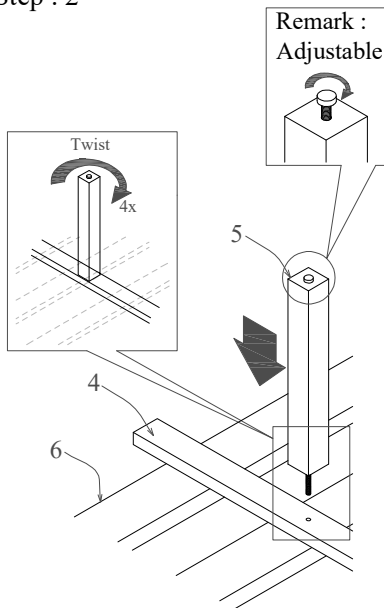

HARDWARE LIST

No	Description	Qty
A	JCBC Screw M6 x 35mm 	10pcs
B	Lock Washer 	10pcs
C	Flat Washer 	10pcs

Step : 1

Refer marking on headboard supporter to match marking on back of headboard.

Step : 2

Assembly Instruction

Bed Queen

Thank you for purchasing this quality product.
Please check all packing material carefully which may have come loose inside the carton during shipment.

PART LIST

No	Description	Qty
1	Headboard	1pc
2	Footboard	1pc
3	Side Rail	2pcs
4	Center Rail	2pc
5	Center Rail Supporter	4pcs
6	Slat	2set

HARDWARE LIST

No	Description	Qty
A	TRUSS HD C/B M4 x 25mm 	28pcs

Step : 1

Step : 2

Step : 3

Assembly Instruction

Bed King

Thank you for purchasing this quality product.
Please check all packing material carefully which
may have come loose inside the carton during shipment.

PART LIST

No	Description	Qty
1	Headboard	1pc
2	Footboard	1pc
3	Side Rail	2pcs
4	Center Rail	4pc
5	Center Rail Supporter	8pcs
6	Slat	2set

HARDWARE LIST

No	Description	Qty
A	TRUSS HD C/B M4 x 25mm 	28pcs

Step : 1