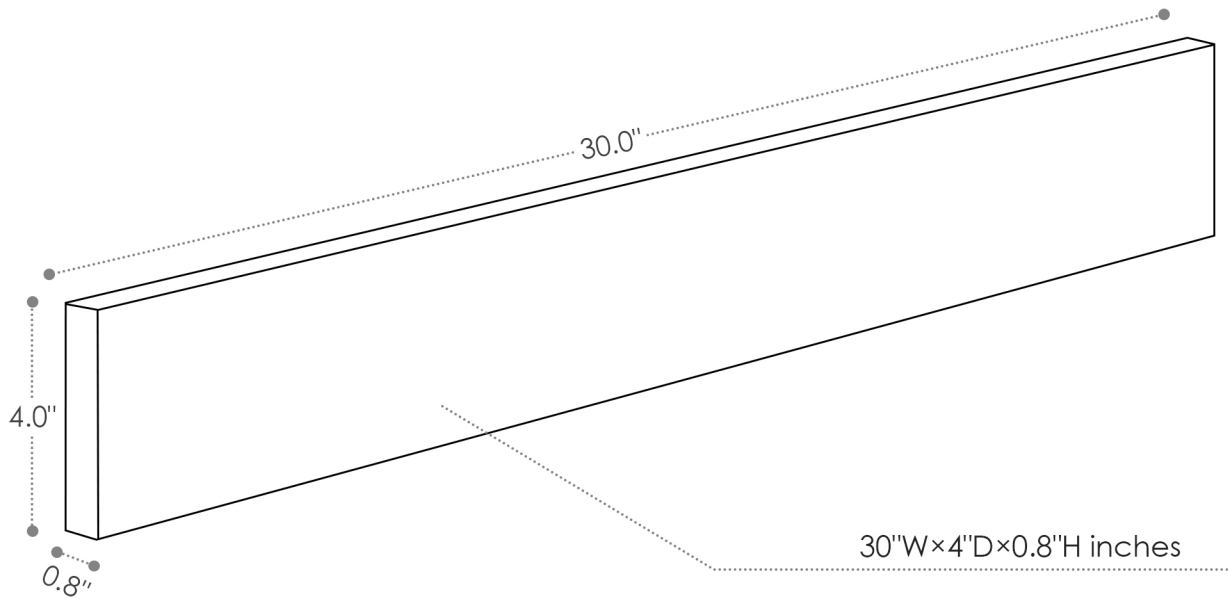

Bathroom Vanity Top 30"W x 4"D

INSTALLATION SPECIFICATION

Item#	V3004-BS-AW / V3004-BS-GW
Color	Aosta White / Grain White
Overall Dimension	30 in W x 4 in D x 0.8 in H
Material	Engineered stone
Installation Type	Wall-mounted
Thickness	0.8 inch
Shape	Rectangular

All measurements are approximate. Measurements may vary +/- 1/2".