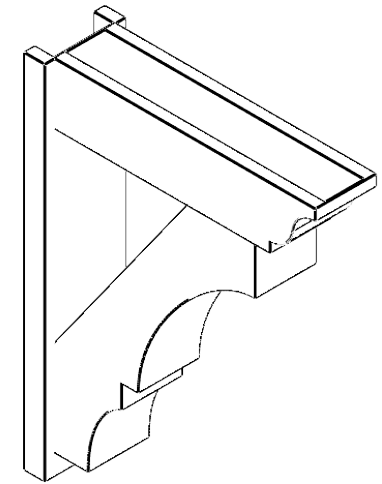

ITEM NUMBER: OUTUROC060X080X28000X36000X060X020X060BOA04RCPR

6"W TOP X 8"W BACK X 28"D X 36"H X 6"T TOP X 2"T BACK TIMBERTHANE ROUGH CEDAR BALBOA FAUX WOOD OPEN OUTLOOKER, TRADITIONAL TOP AND BLOCK BACK, 6"W CLOSED BRACE, PRIMED TAN

SIDE PROFILE

FRONT PROFILE

ISOMETRIC

GENERATED DATE : 07/05/2023

EKENA MILLWORK
2300 WEST MAIN ST.
CLARKSVILLE, TX 75426
TOLL FREE: 866-607-0453
WWW.EKENAMILLWORK.COM

NOTES

1. INSTALLATION TO BE COMPLETED IN ACCORDANCE WITH MANUFACTURER'S SPECIFICATIONS.
2. DRAWING MAY NOT BE TO SCALE
3. THIS DRAWING IS INTENDED FOR DESIGN AND PLANNING PURPOSES ONLY.
4. ALL INFORMATION CONTAINED HEREIN WAS CURRENT AT THE TIME OF DEVELOPMENT BUT MUST BE REVIEWED AND APPROVED BY THE PRODUCT MANUFACTURER TO BE CONSIDERED ACCURATE.
5. TIMBERTHANE ARCHITECTURAL PRODUCTS ARE MADE FROM HIGH DENSITY URETHANE AND COME FACTORY PRIMED