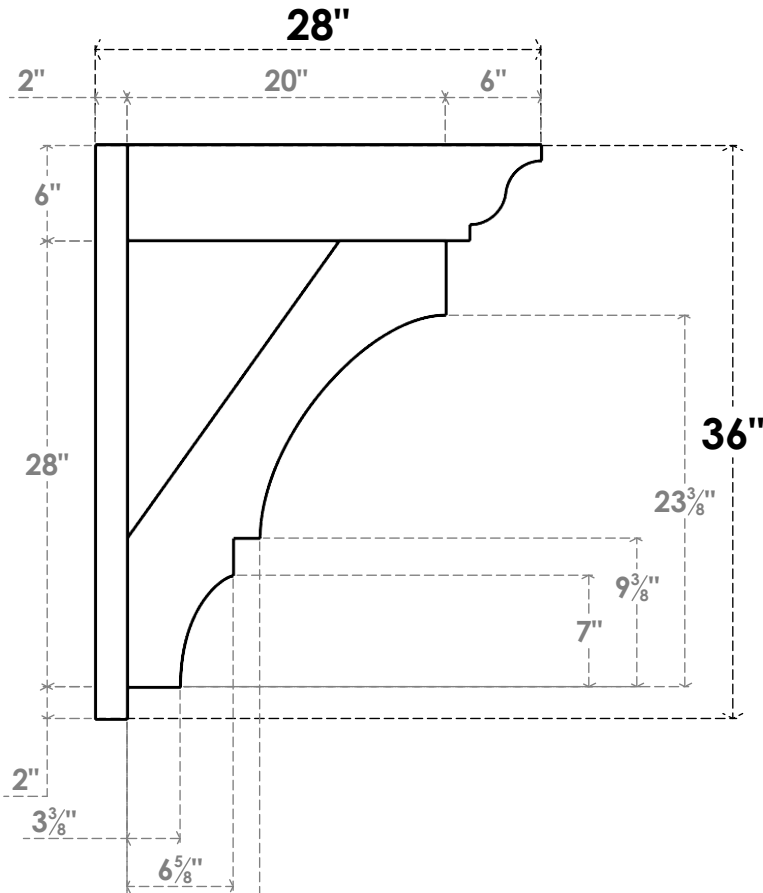

ITEM NUMBER: OUTUROC060X080X28000X36000X060X020X060BOA04RCPR

6"W TOP X 8"W BACK X 28"D X 36"H X 6"T TOP X 2"T BACK TIMBERTHANE ROUGH CEDAR BALBOA FAUX WOOD OPEN OUTLOOKER, TRADITIONAL TOP AND BLOCK BACK, 6"W CLOSED BRACE, PRIMED TAN

SIDE PROFILE

FRONT PROFILE

ISOMETRIC

GENERATED DATE : 07/05/2023

EKENA MILLWORK
2300 WEST MAIN ST.
CLARKSVILLE, TX 75426
TOLL FREE: 866-607-0453
WWW.EKENAMILLWORK.COM

NOTES

1. INSTALLATION TO BE COMPLETED IN ACCORDANCE WITH MANUFACTURER'S SPECIFICATIONS.
2. DRAWING MAY NOT BE TO SCALE
3. THIS DRAWING IS INTENDED FOR DESIGN AND PLANNING PURPOSES ONLY.
4. ALL INFORMATION CONTAINED HEREIN WAS CURRENT AT THE TIME OF DEVELOPMENT BUT MUST BE REVIEWED AND APPROVED BY THE PRODUCT MANUFACTURER TO BE CONSIDERED ACCURATE.
5. TIMBERTHANE ARCHITECTURAL PRODUCTS ARE MADE FROM HIGH DENSITY URETHANE AND COME FACTORY PRIMED