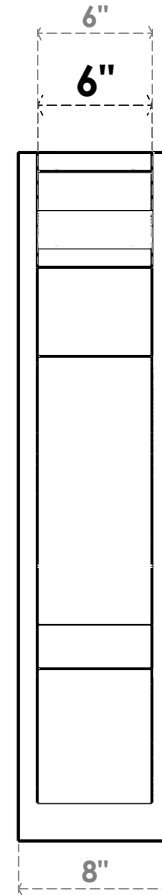

ITEM NUMBER: OUTUROC060X080X28000X36000X060X020X060BOA04RCPR

6"W TOP X 8"W BACK X 28"D X 36"H X 6"T TOP X 2"T BACK TIMBERTHANE ROUGH CEDAR BALBOA FAUX WOOD OPEN OUTLOOKER, TRADITIONAL TOP AND BLOCK BACK, 6"W CLOSED BRACE, PRIMED TAN

SIDE PROFILE

FRONT PROFILE

ISOMETRIC

GENERATED DATE : 07/05/2023

EKENA MILLWORK
2300 WEST MAIN ST.
CLARKSVILLE, TX 75426
TOLL FREE: 866-607-0453
WWW.EKENAMILLWORK.COM

NOTES

1. INSTALLATION TO BE COMPLETED IN ACCORDANCE WITH MANUFACTURER'S SPECIFICATIONS.
2. DRAWING MAY NOT BE TO SCALE
3. THIS DRAWING IS INTENDED FOR DESIGN AND PLANNING PURPOSES ONLY.
4. ALL INFORMATION CONTAINED HEREIN WAS CURRENT AT THE TIME OF DEVELOPMENT BUT MUST BE REVIEWED AND APPROVED BY THE PRODUCT MANUFACTURER TO BE CONSIDERED ACCURATE.
5. TIMBERTHANE ARCHITECTURAL PRODUCTS ARE MADE FROM HIGH DENSITY URETHANE AND COME FACTORY PRIMED