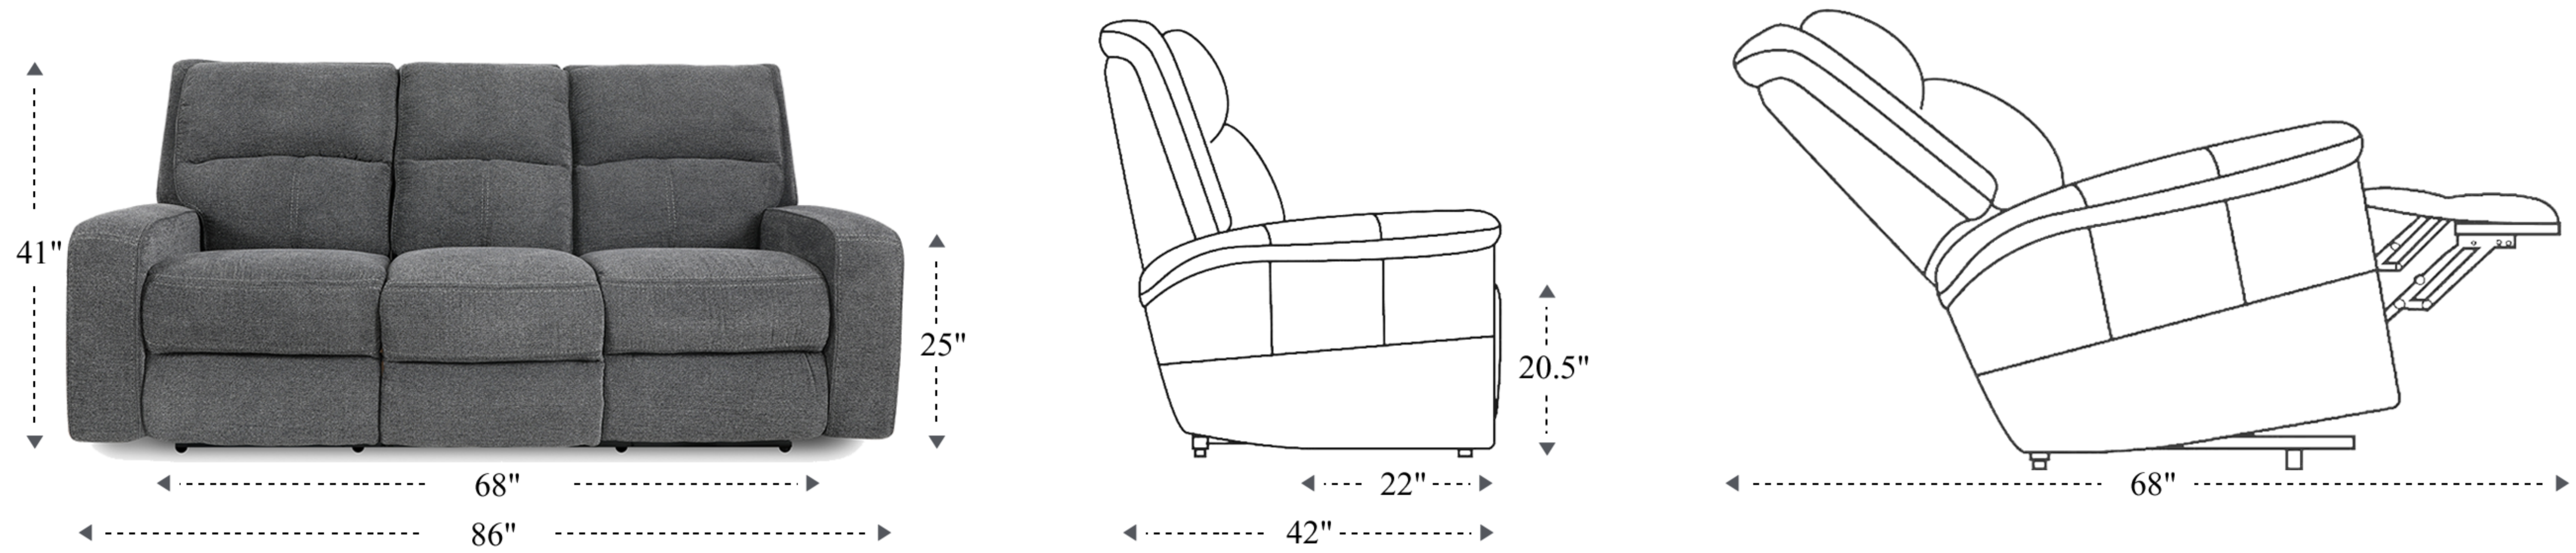

Power Reclining Sofa

Overall Dimensions	86" x 42" x 41"
Overall Width	86"
Overall Depth	42"
Overall Height	41"
Overall Weight	278 lbs.
Fully Reclined	68"
Distance from Wall	5"
Back of Seat to end of Chaise	41"
Leg Height (Distance from Foot Rest to Floor in Full Recline)	22.5"
Head Height (Distance from Headrest to Floor in Full Recline)	34"

Seat Width	22"
Seat Depth	22"
Seat Height	20.5"
Arm Width	8"
Arm Depth	24.5"
Arm Height	25"
Back Width	37"
Back Height	24"
Headrest Extended from Back	6"