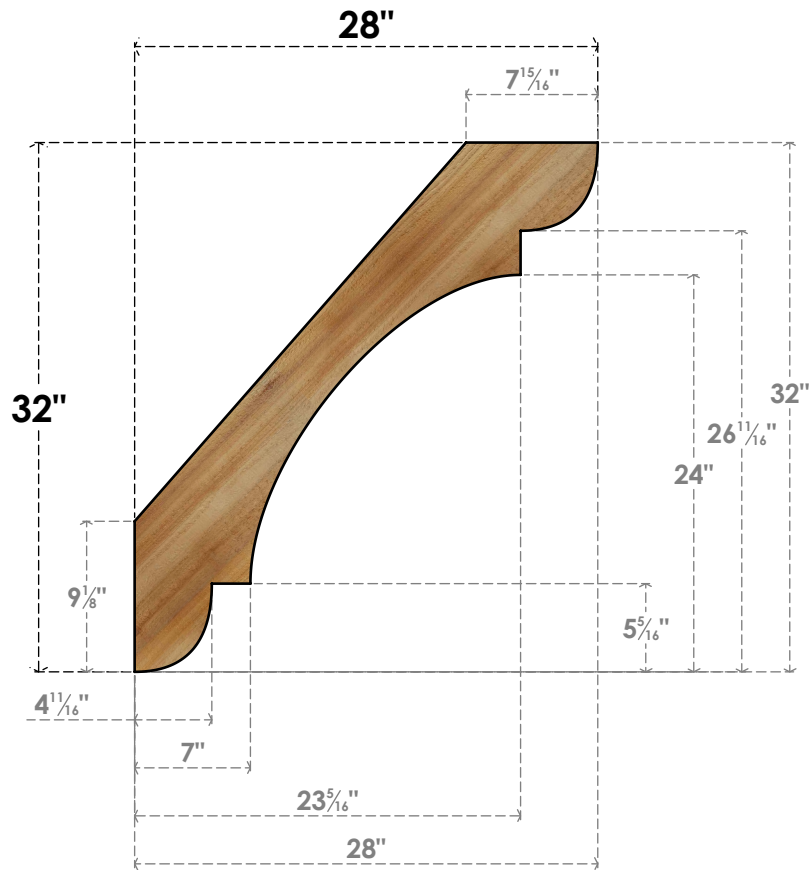

BRC06X28X32OLY00RWR

6"W X 28"D X 32"H OLYMPIC ROUGH SAWN BRACE, WESTERN RED CEDAR

SIDE

FRONT

EKENA MILLWORK
 2300 WEST MAIN ST.
 CLARKSVILLE, TX 75426
 TOLL FREE: 866-607-0453
 WWW.EKENAMILLWORK.COM

NOTES

1. INSTALLATION TO BE COMPLETED IN ACCORDANCE WITH MANUFACTURER'S SPECIFICATIONS.
2. DRAWING MAY NOT BE TO SCALE
3. THIS DRAWING IS INTENDED FOR DESIGN AND PLANNING PURPOSES ONLY.
4. ALL INFORMATION CONTAINED HEREIN WAS CURRENT AT THE TIME OF DEVELOPMENT BUT MUST BE REVIEWED AND APPROVED BY THE PRODUCT MANUFACTURER TO BE CONSIDERED ACCURATE.
5. PRODUCTS ARE NOT KILN DRIED. THIS ITEM IS UNIQUE AND WILL CONTAIN THE NATURAL VARIATIONS THAT THE WOOD SPECIES OFFERS. THIS MAY RESULT IN VARIATIONS UP TO 1/4"