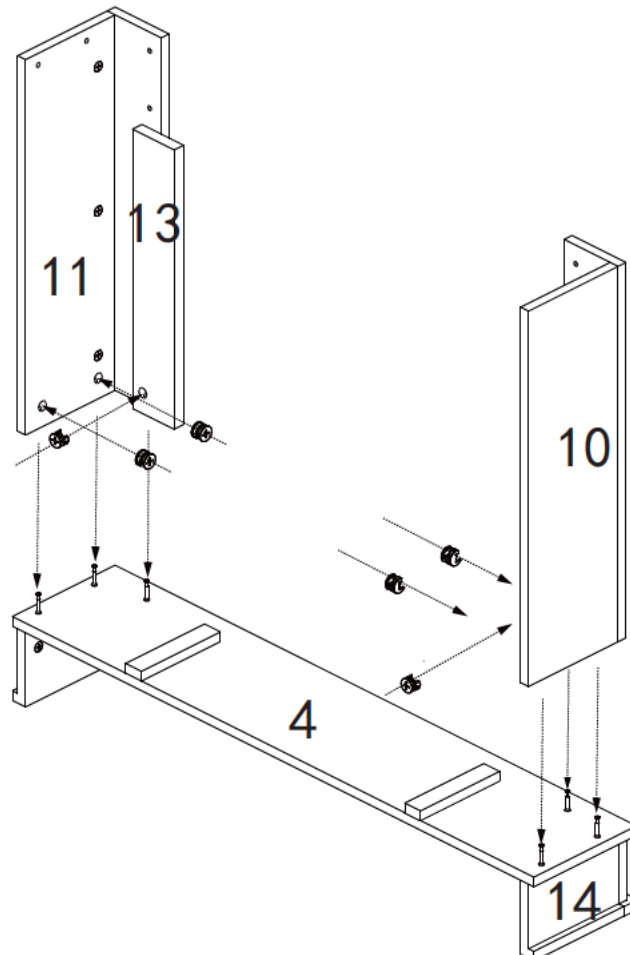

## Hardware List

A			Cam lock	32 PCS
B			Cam bolt	32 PCS
C		Ø 4x20mm	Bolt	12 PCS
D				12 PCS

Fig.1

A  7

Fig.2

A  2

B  2

Fig.3

- A  3
- B  3

Left

Fig.8

- A  3
- B  3

Right

Fig.9

- B  6

Fig.10

Fig.11

Fig.12

Fig.13

Use the 4 screws (provided at fireplace parts package) to lock the appliance into mantel

Fig.14

Fig.15

- C  4
- D  4

**Note:** If you want to take the glass panel out, please disassemble the No. 3 board first.