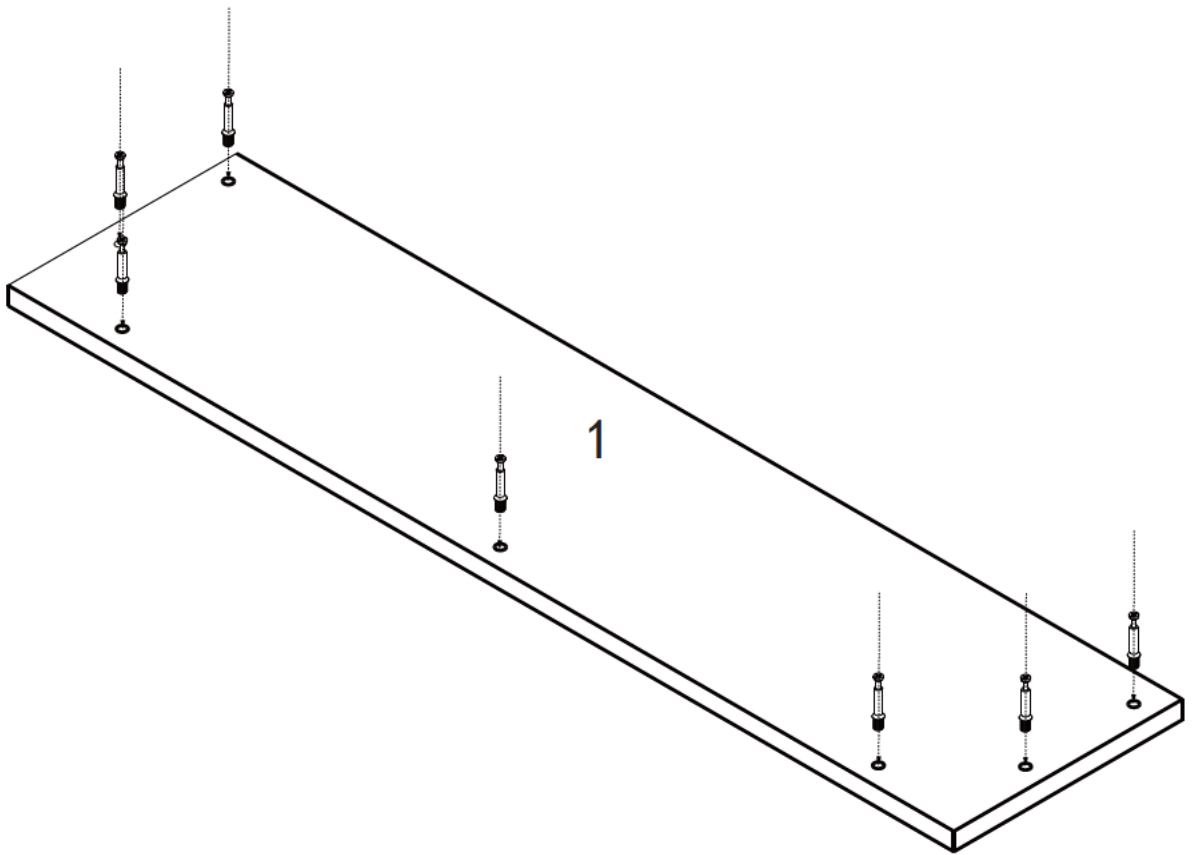

## Hardware List

A			Cam lock	32 PCS
B			Cam bolt	32 PCS
C		Ø 4x20mm	Bolt	12 PCS
D				12 PCS

Fig.1

A  7

Fig.2

A  2

B  2

Fig.3