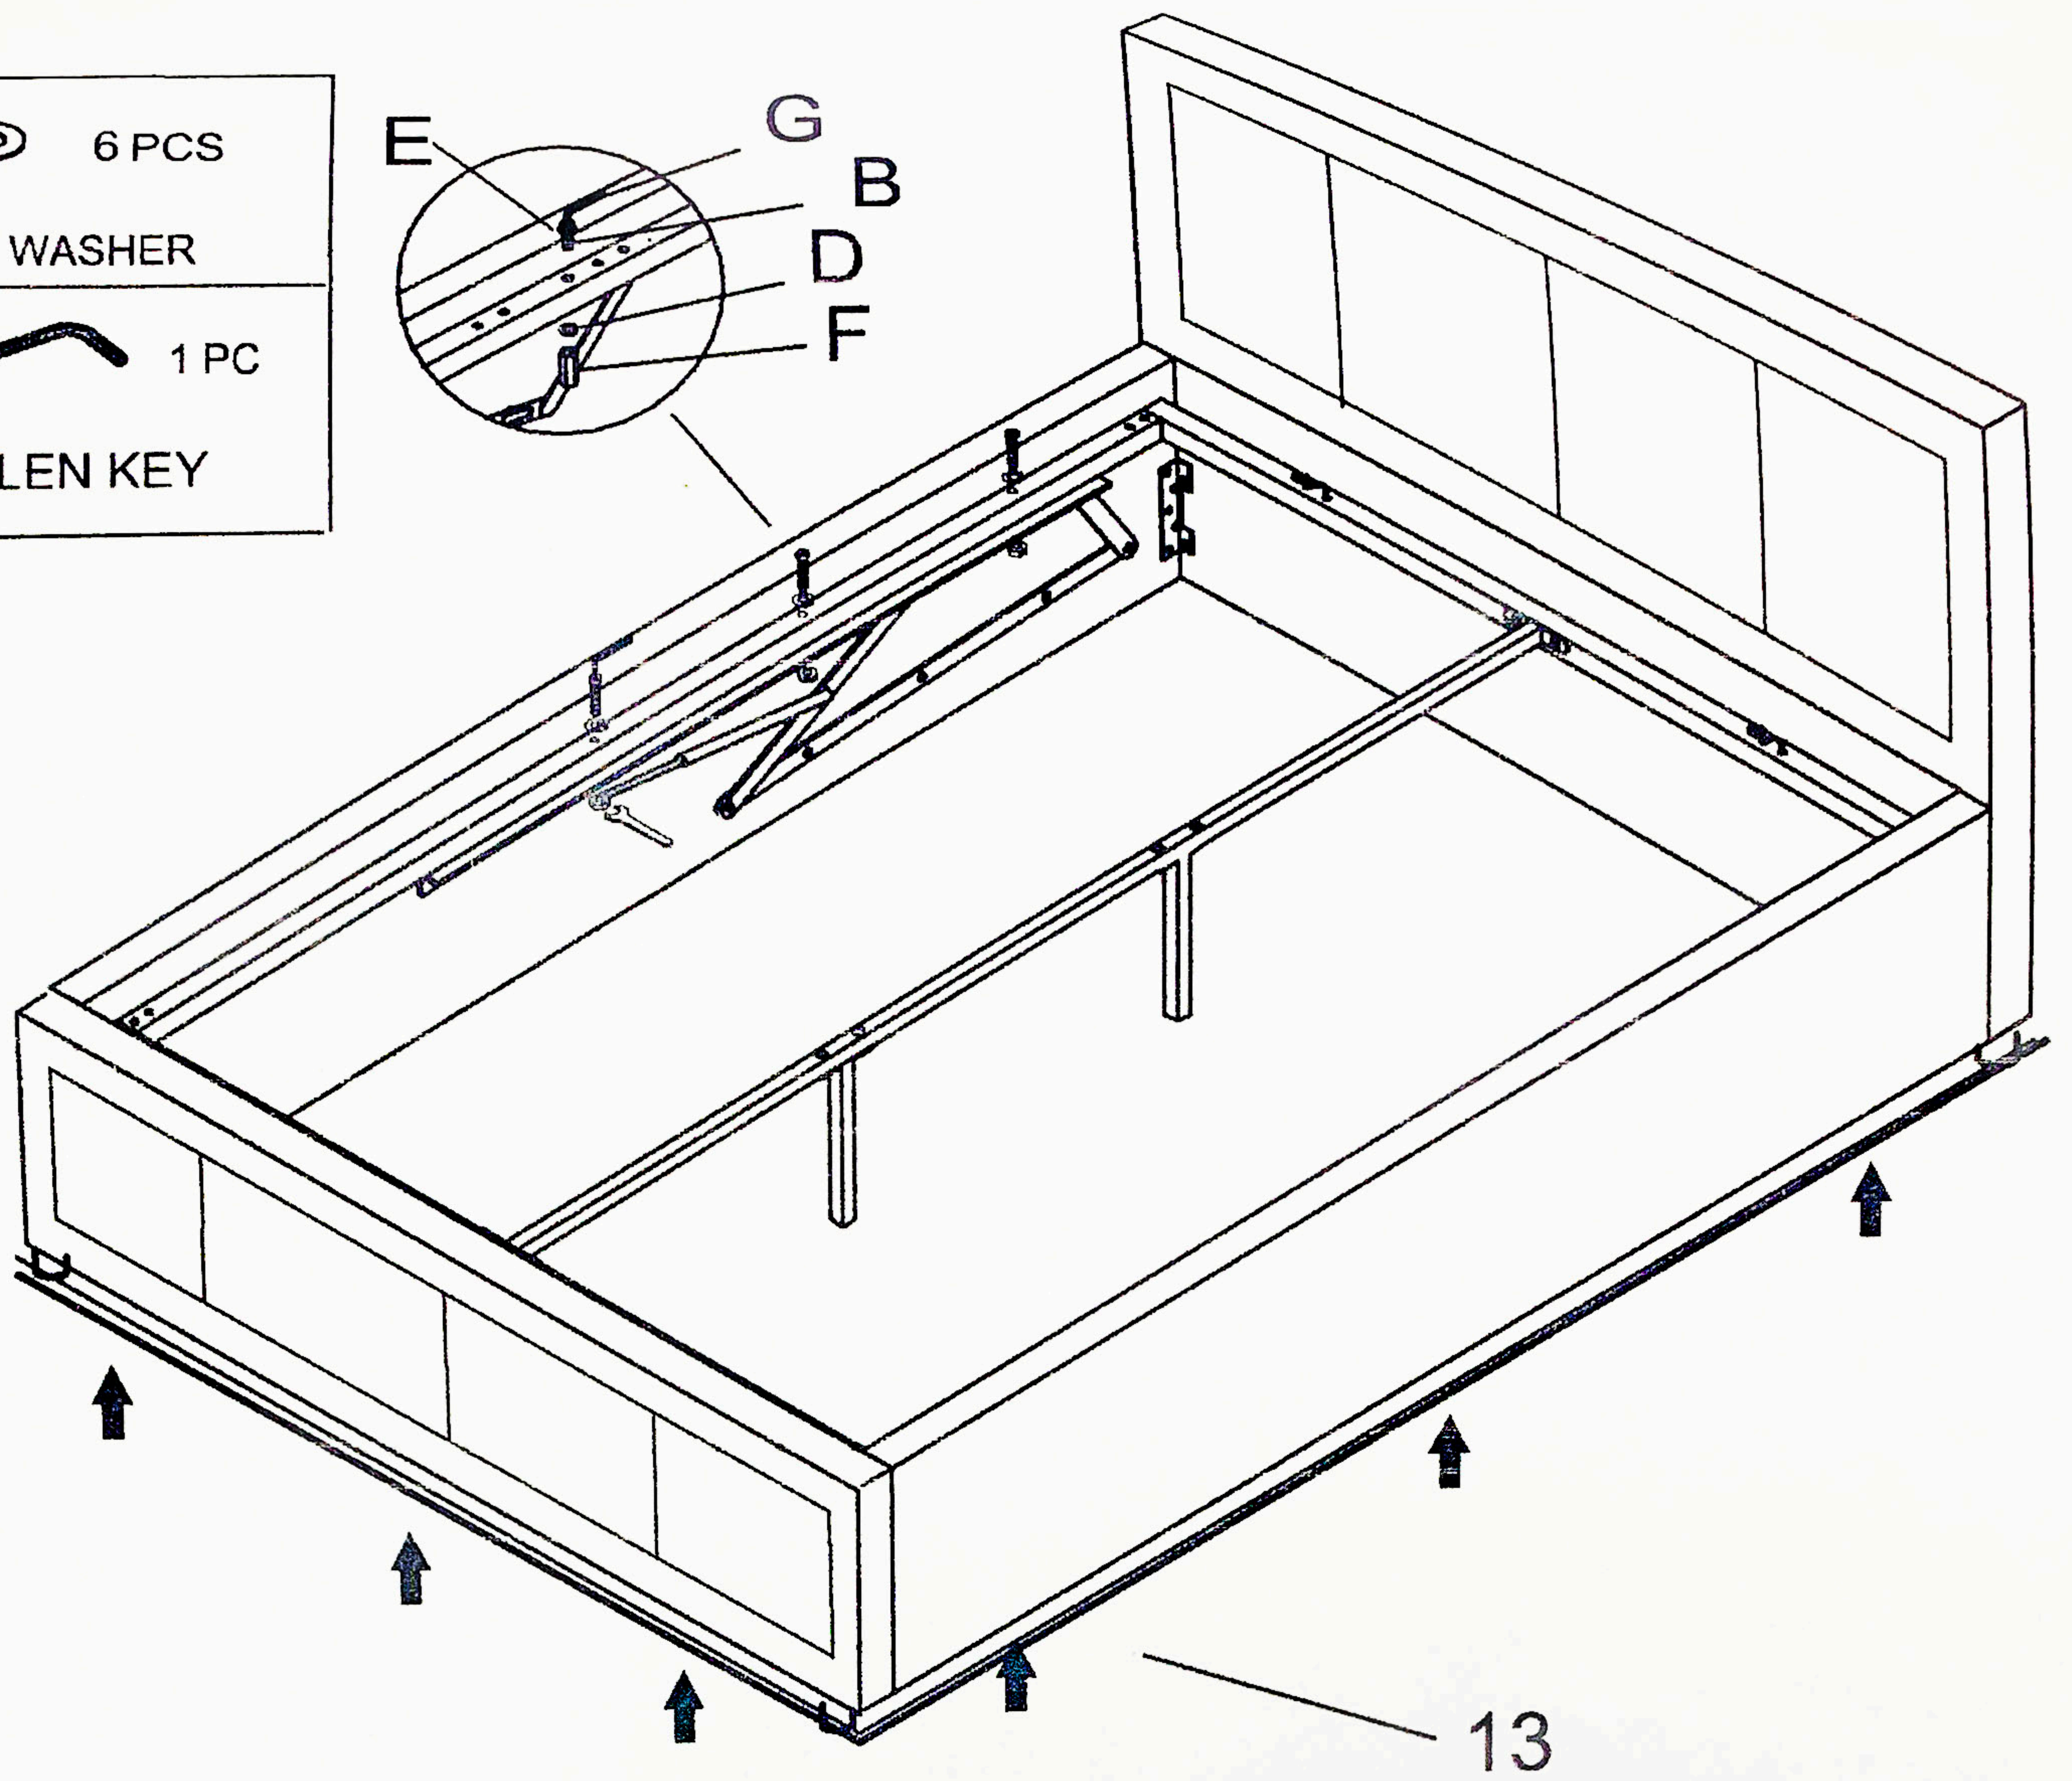

NEW FASHION SINGLE BED ASSEMBLY INSTRUCTIONS

NEW FASHION SINGLE BED IS FOR DOMESTIC USE
AND STRICTLY NOT FOR CONTRACT USE.

PLEASE ASSEMBLE THE BED BY TWO PERSONS.

PART LIST

HARDWARE LIST

LABEL	PICTURE	DESCRIPTION	QTY
A		M8*20 BOLT	24 PCS
B		M8*40 BOLT	14 PCS
C		4*40 SCREW	4 PCS
D		NUT	14 PCS
E		M8 WASHER	14 PCS
F		SOCKET SPANNER	1 PC
G		ALLEN KEY	1 PC
H			1 PC
I			1 PC
J			24 PCS
K			12 PCS

STEP 1

I  1 PC	C  4 PCS 4*40 SCREW
--	---

STEP 2

A  8 PCS M8*20 BOLT	B  8 PCS M8*40 BOLT
D  8 PCS NUT	G  1 PC ALLEN KEY
E  8 PCS M8 WASHER	F  1 PC SOCKET SPANNER

STEP 3

A  16PCS M8*20 BOLT	G  1 PC ALLEN KEY
---	---

STEP 4

STEP 5

B  6 PCS M8*40 BOLT	E  6 PCS M8 WASHER
D  6 PCS NUT	G  1 PC ALLEN KEY
F  1 PC SOCKET SPANNER	

STEP 6

J  24PCS
K  12PCS