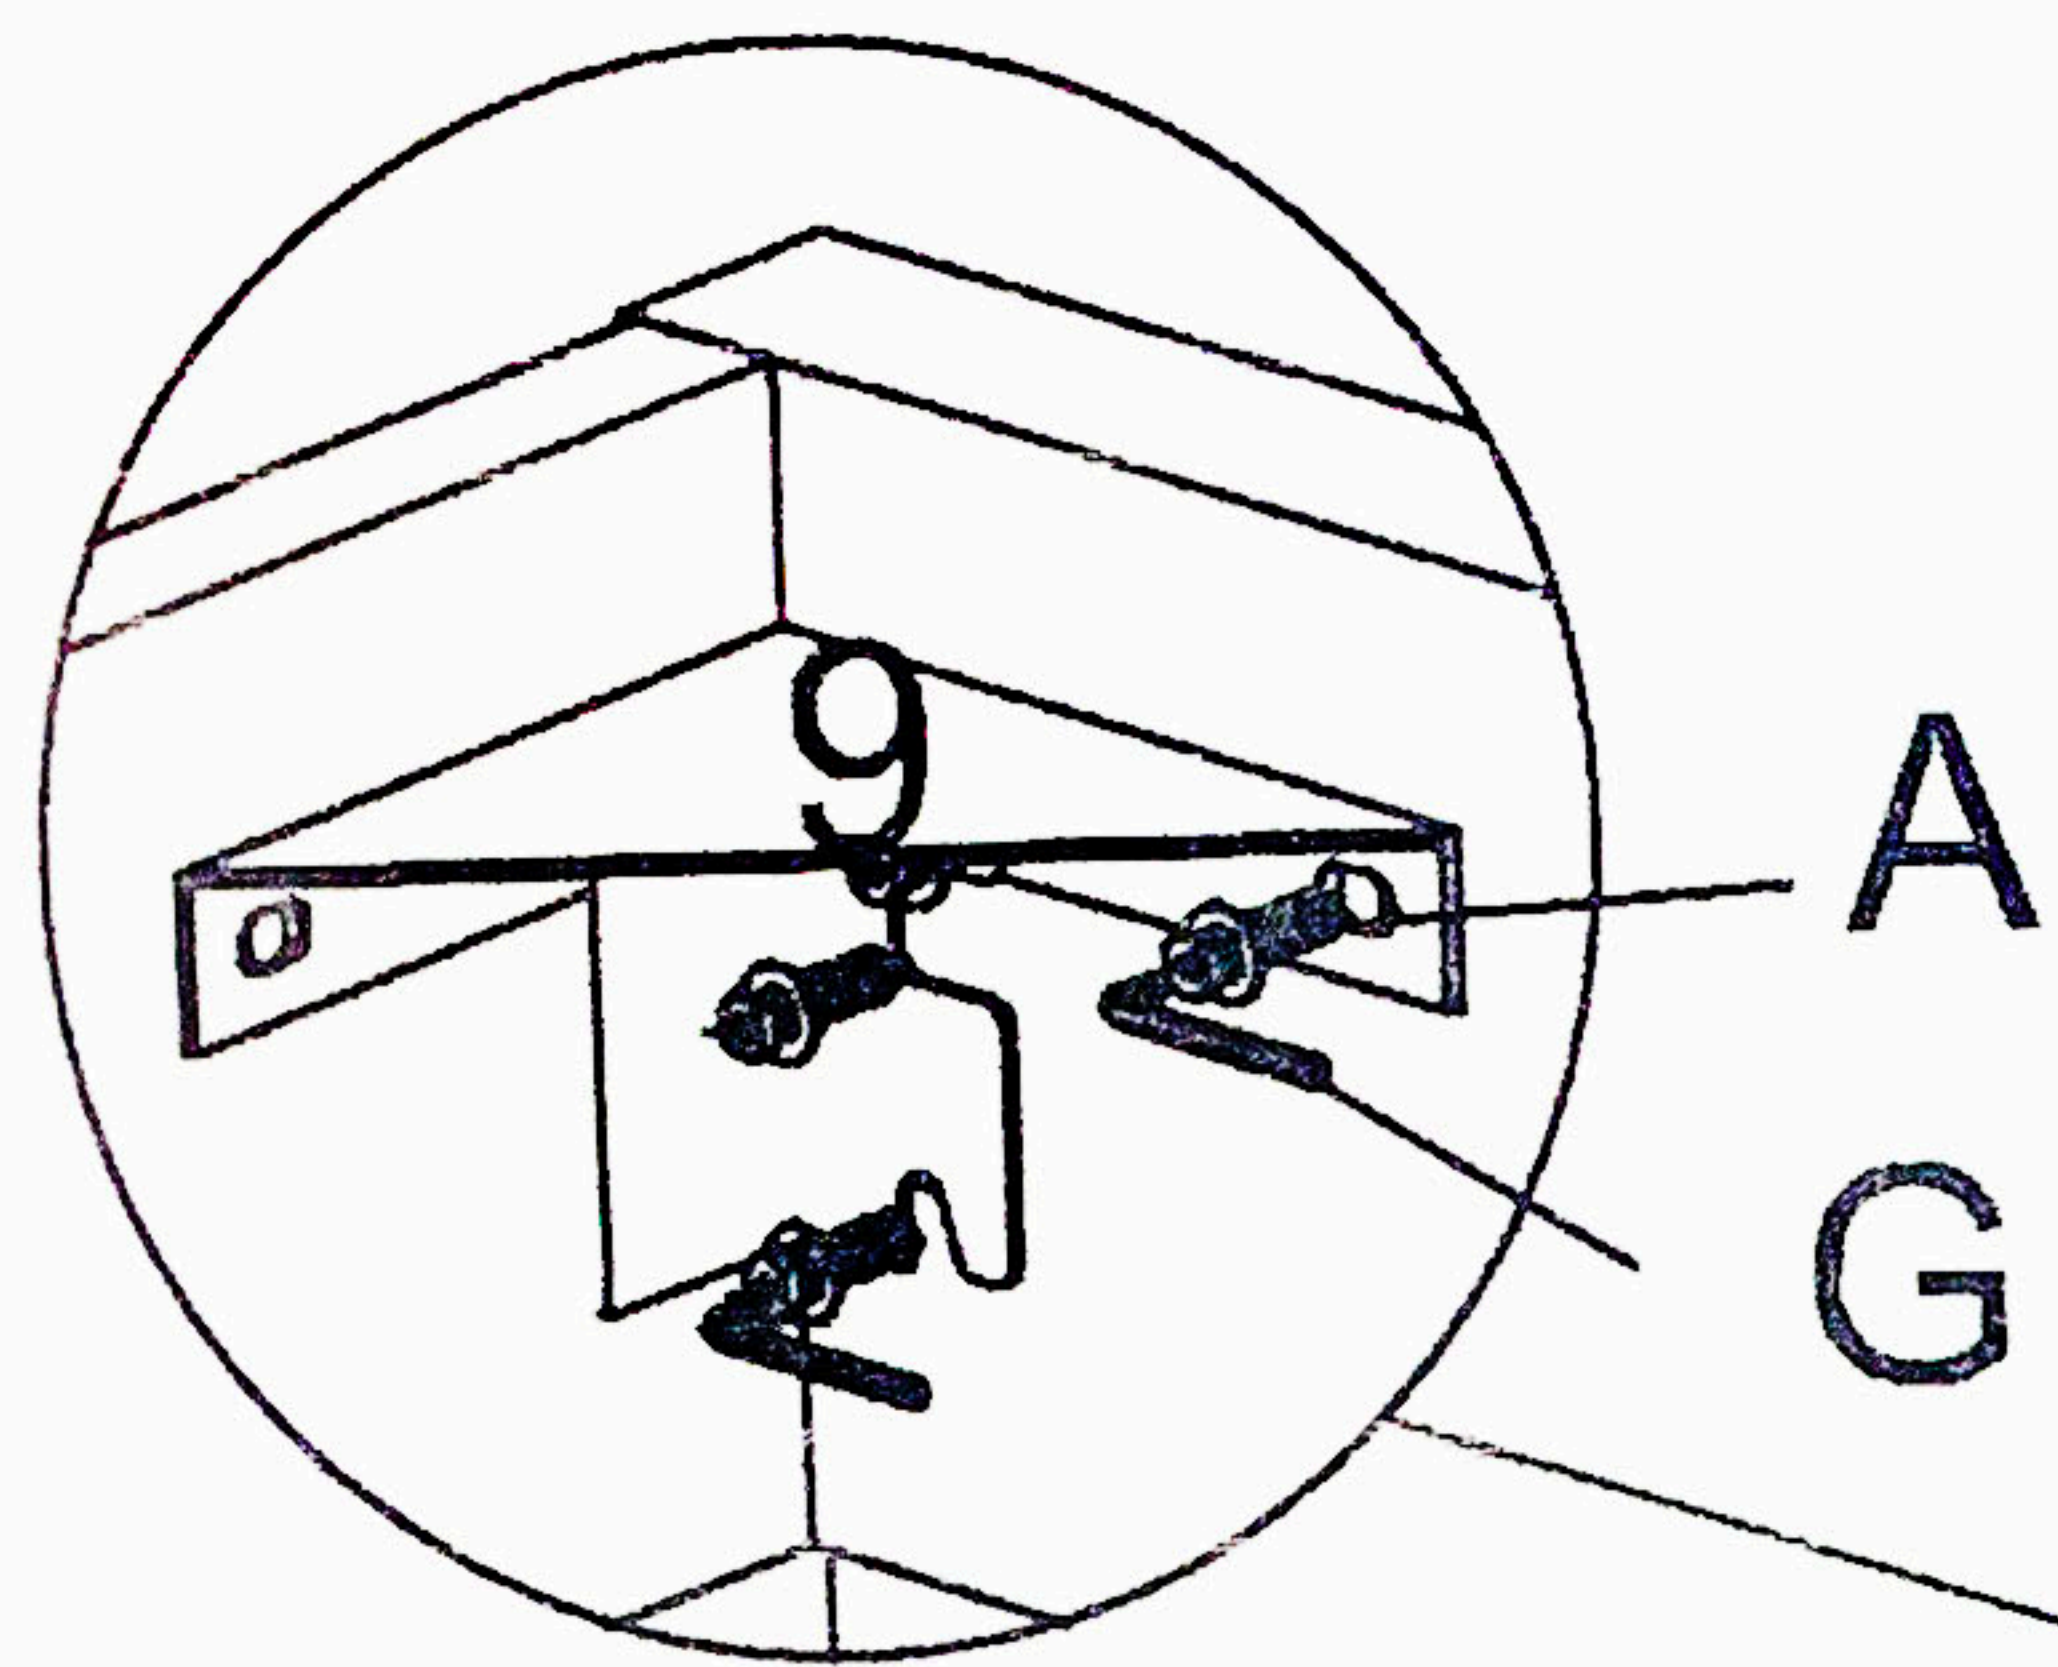

NEW FASHION SINGLE BED ASSEMBLY INSTRUCTIONS

NEW FASHION SINGLE BED IS FOR DOMESTIC USE
AND STRICTLY NOT FOR CONTRACT USE.

PLEASE ASSEMBLE THE BED BY TWO PERSONS.

PART LIST

HARDWARE LIST

LABEL	PICTURE	DESCRIPTION	QTY
A		M8*20 BOLT	24 PCS
B		M8*40 BOLT	14 PCS
C		4*40 SCREW	4 PCS
D		NUT	14 PCS
E		M8 WASHER	14 PCS
F		SOCKET SPANNER	1 PC
G		ALLEN KEY	1 PC
H			1 PC
I			1 PC
J			24 PCS
K			12 PCS

STEP 1

I  1 PC	C  4 PCS 4*40 SCREW
--	---

STEP 2

A  8 PCS M8*20 BOLT	B  8 PCS M8*40 BOLT
D  8 PCS NUT	G  1 PC ALLEN KEY
E  8 PCS M8 WASHER	F  1 PC SOCKET SPANNER

STEP 3

A  16PCS M8*20 BOLT	G  1 PC ALLEN KEY
---	---