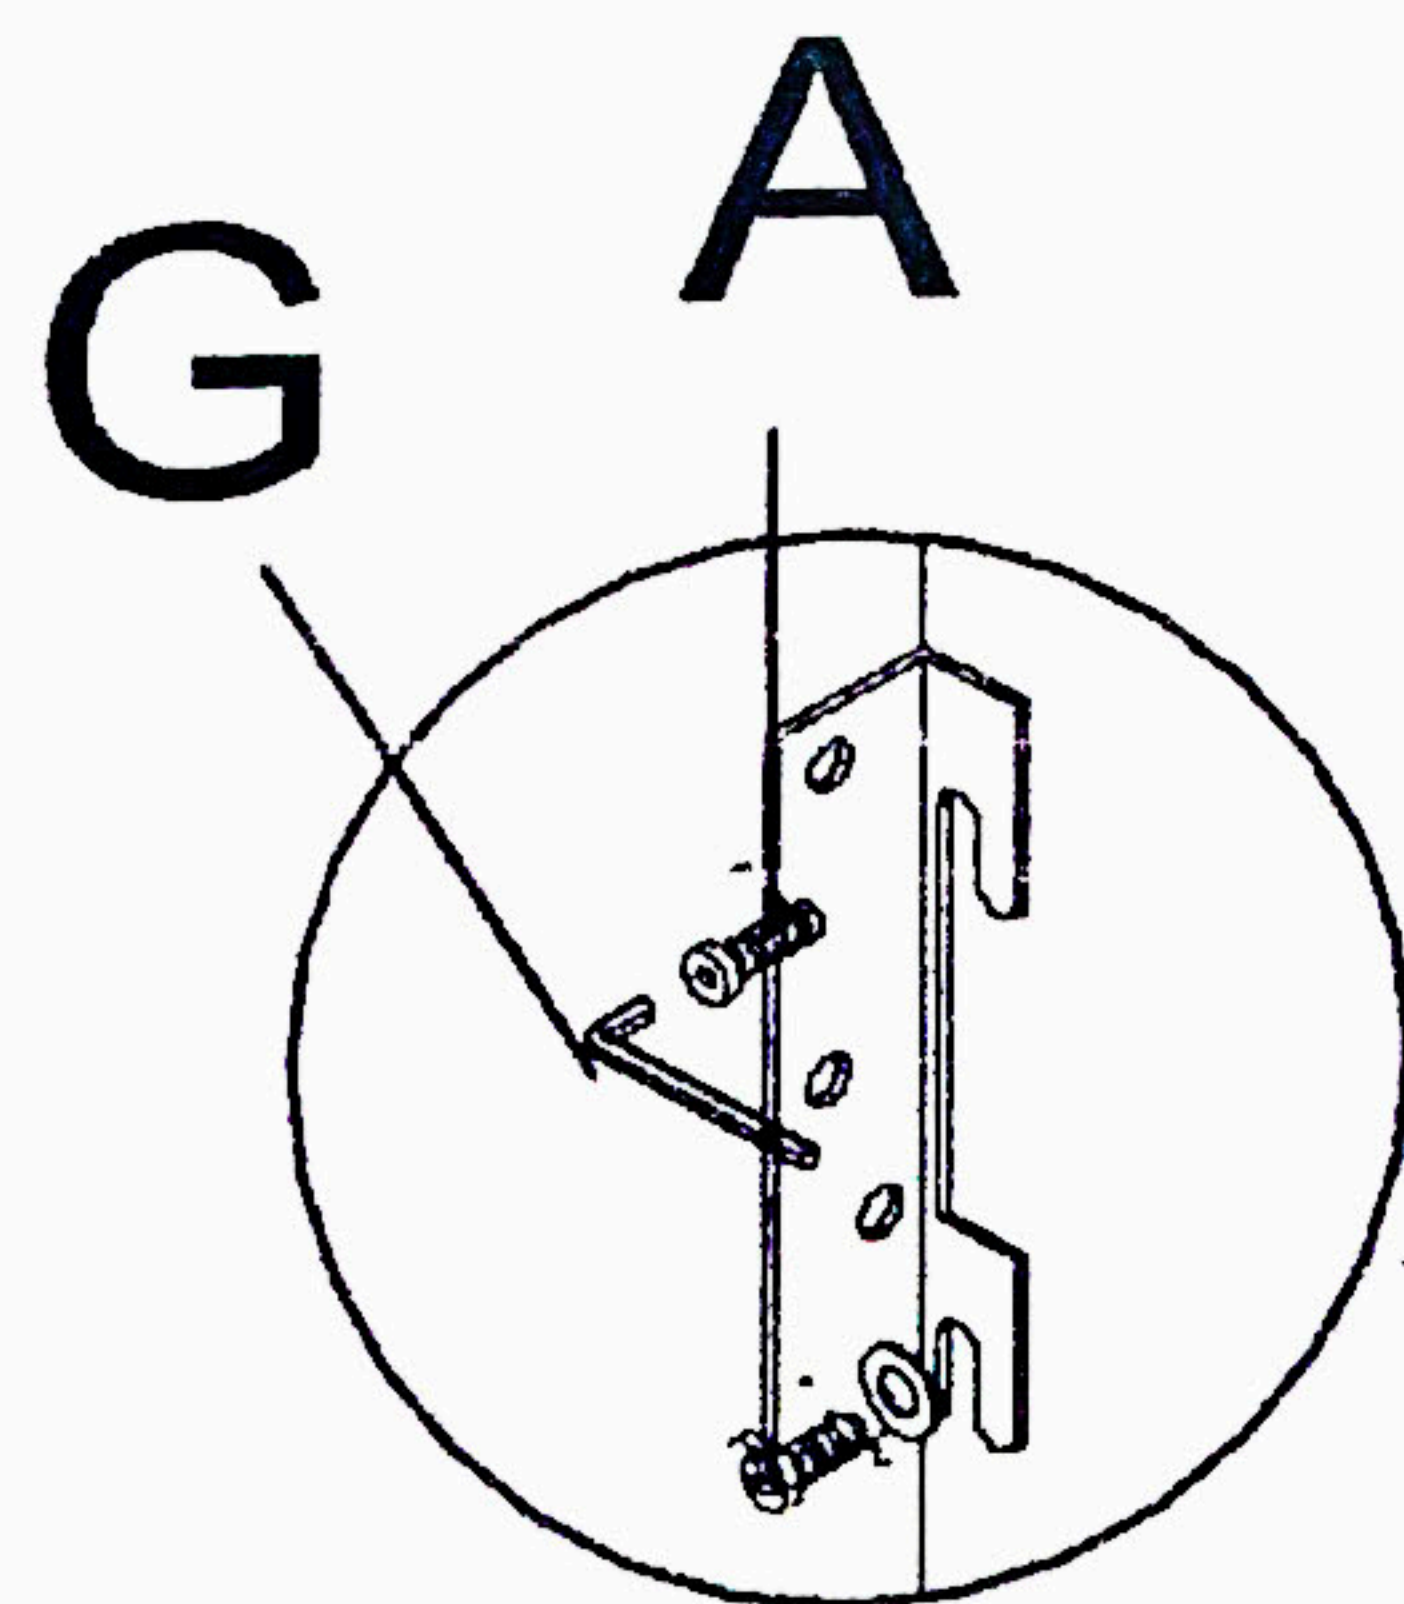

NEW FASHION SINGLE BED ASSEMBLY INSTRUCTIONS

NEW FASHION SINGLE BED IS FOR DOMESTIC USE
AND STRICTLY NOT FOR CONTRACT USE.

PLEASE ASSEMBLE THE BED BY TWO PERSONS.

PART LIST

HARDWARE LIST

LABEL	PICTURE	DESCRIPTION	QTY
A		M8*20 BOLT	24 PCS
B		M8*40 BOLT	14 PCS
C		4*40 SCREW	4 PCS
D		NUT	14 PCS
E		M8 WASHER	14 PCS
F		SOCKET SPANNER	1 PC
G		ALLEN KEY	1 PC
H			1 PC
I			1 PC
J			24 PCS
K			12 PCS

STEP 1

I  1 PC	C  4 PCS 4*40 SCREW
--	---

STEP 2

A  8 PCS M8*20 BOLT	B  8 PCS M8*40 BOLT
D  8 PCS NUT	G  1 PC ALLEN KEY
E  8 PCS M8 WASHER	F  1 PC SOCKET SPANNER

STEP 3

A  16PCS M8*20 BOLT	G  1 PC ALLEN KEY
---	---

STEP 4

STEP 5

B  6 PCS M8*40 BOLT	E  6 PCS M8 WASHER
D  6 PCS NUT	G  1 PC ALLEN KEY
F  1 PC SOCKET SPANNER	

STEP 6

J  24PCS
K  12PCS