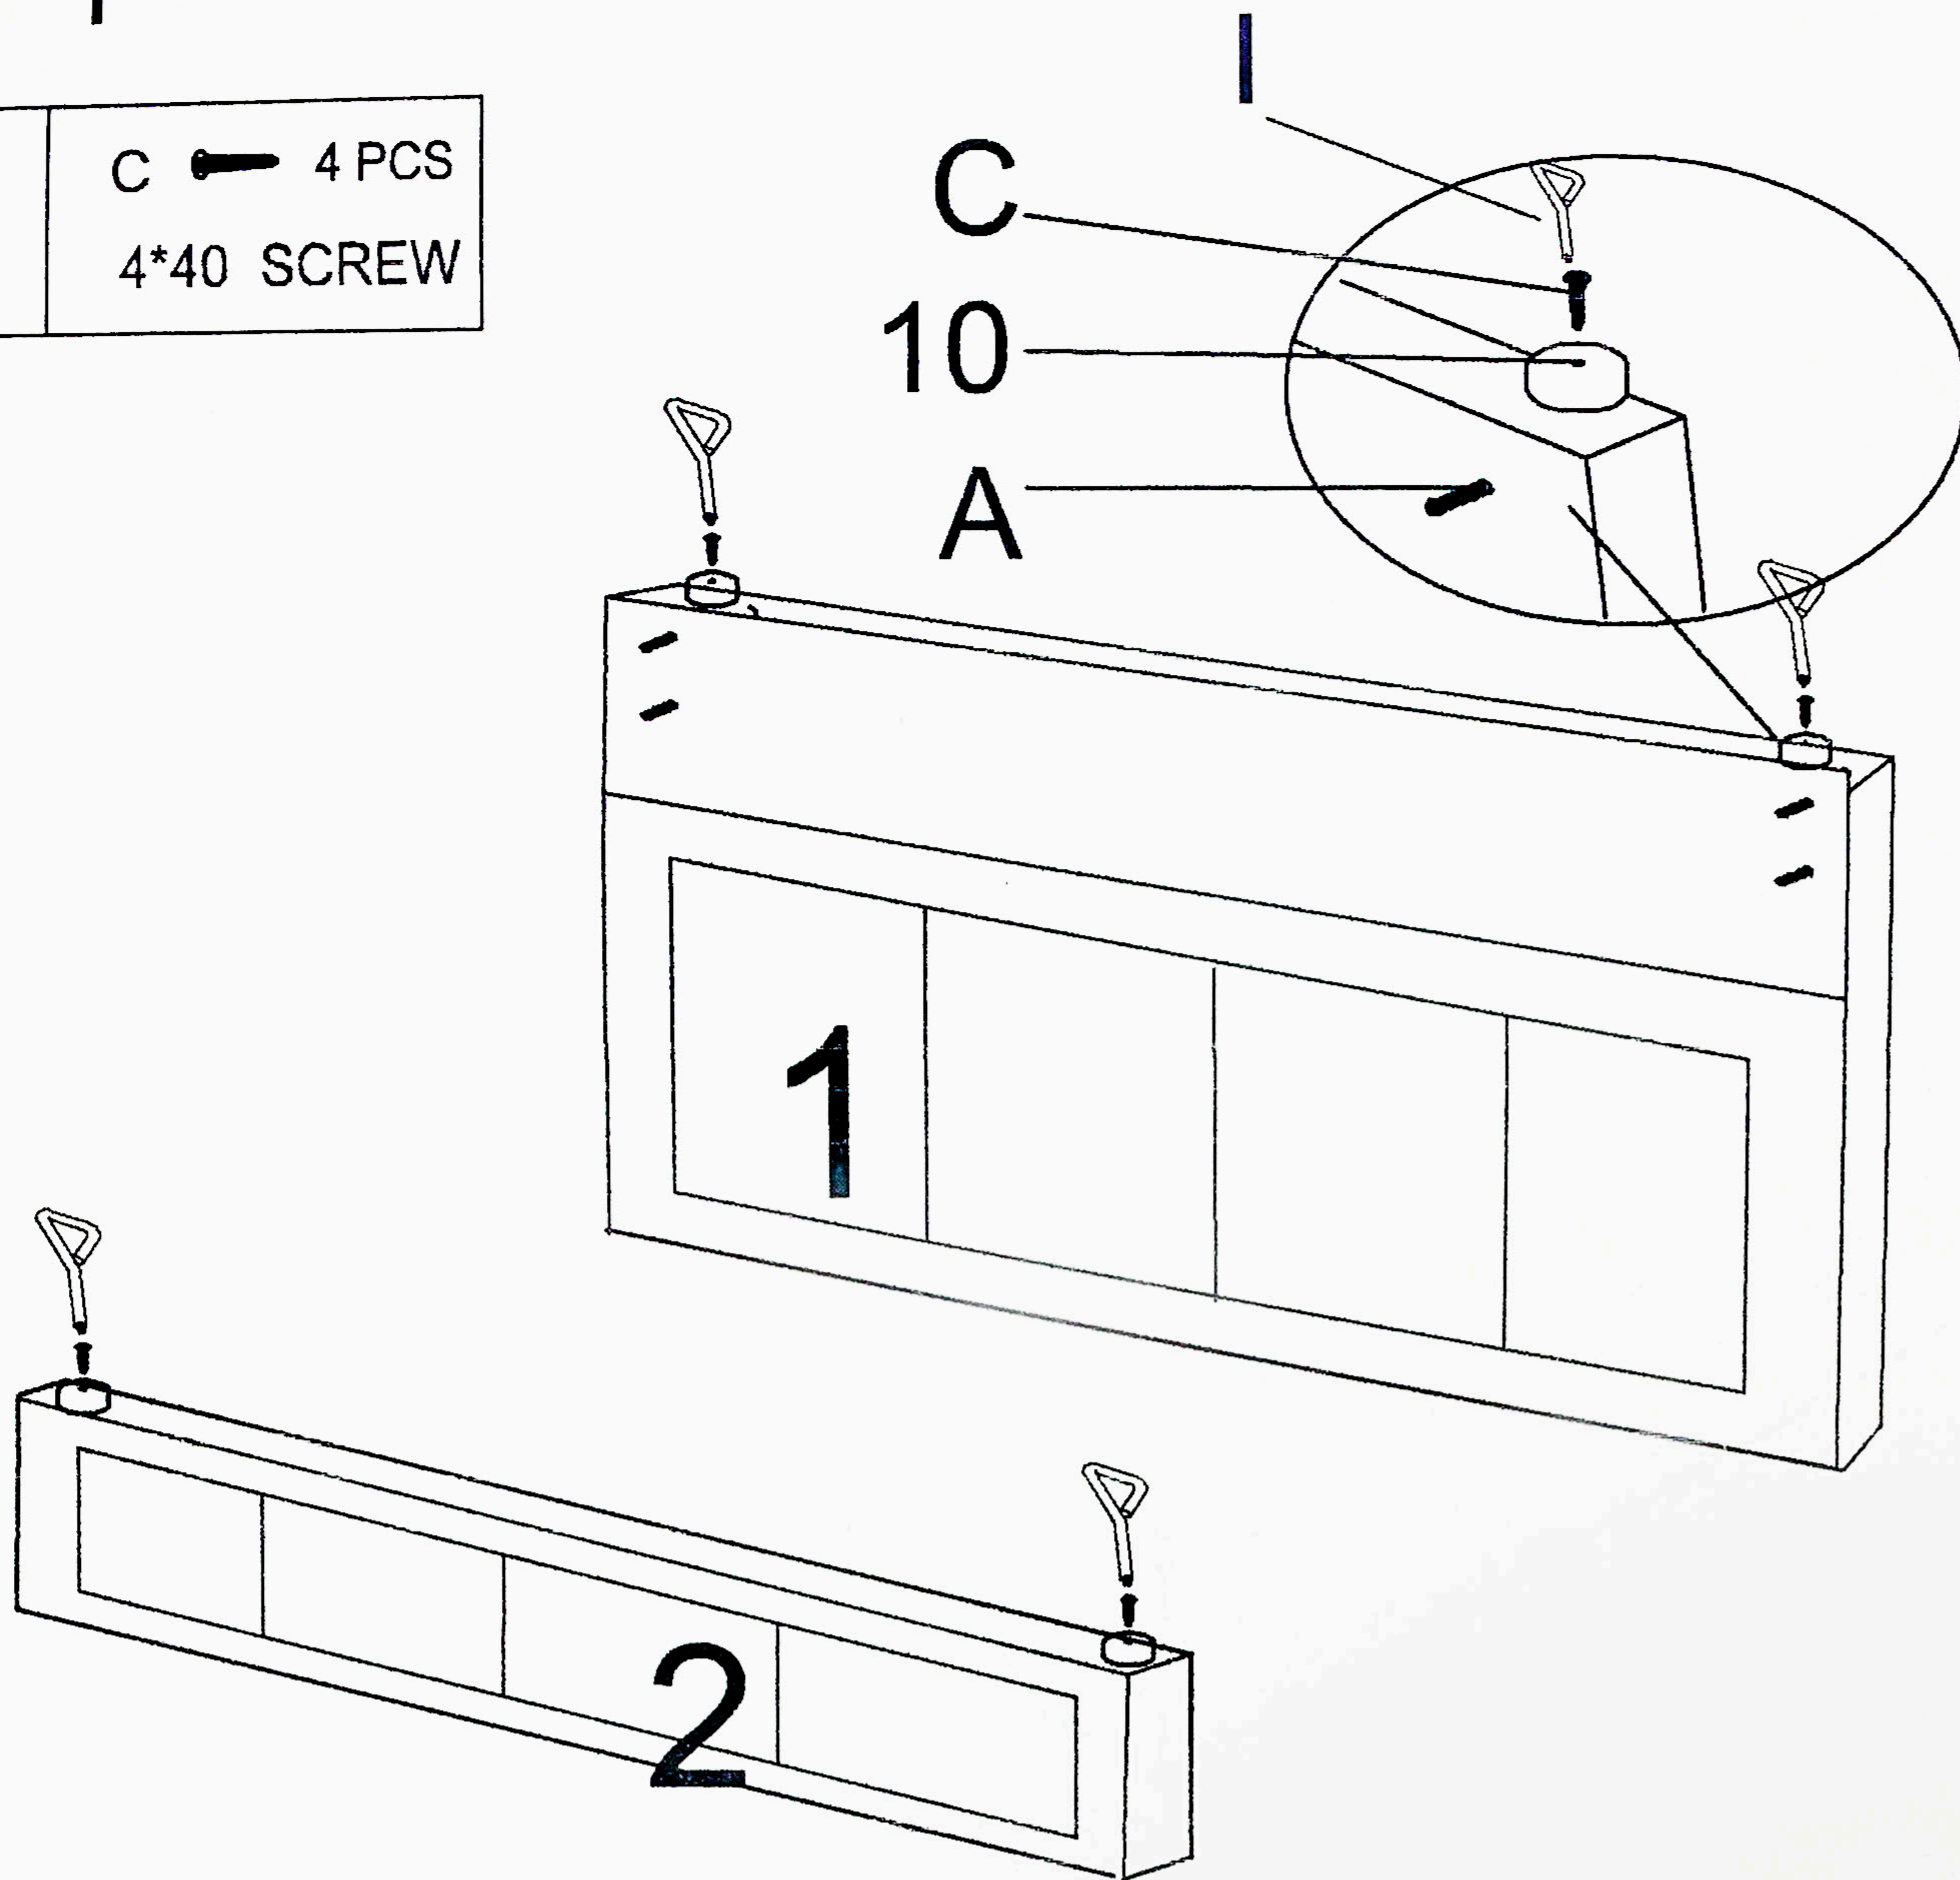

NEW FASHION SINGLE BED ASSEMBLY INSTRUCTIONS

NEW FASHION SINGLE BED IS FOR DOMESTIC USE
AND STRICTLY NOT FOR CONTRACT USE.

PLEASE ASSEMBLE THE BED BY TWO PERSONS.

PART LIST

HARDWARE LIST

LABEL	PICTURE	DESCRIPTION	QTY
A		M8*20 BOLT	24 PCS
B		M8*40 BOLT	14 PCS
C		4*40 SCREW	4 PCS
D		NUT	14 PCS
E		M8 WASHER	14 PCS
F		SOCKET SPANNER	1 PC
G		ALLEN KEY	1 PC
H			1 PC
I			1 PC
J			24 PCS
K			12 PCS

STEP 1

I  1 PC	C  4 PCS 4*40 SCREW
--	---

STEP 2

A  8 PCS M8*20 BOLT	B  8 PCS M8*40 BOLT
D  8 PCS NUT	G  1 PC ALLEN KEY
E  8 PCS M8 WASHER	F  1 PC SOCKET SPANNER

STEP 3

A  16PCS M8*20 BOLT	G  1 PC ALLEN KEY
---	---

STEP 4

STEP 5

B  6 PCS M8*40 BOLT	E  6 PCS M8 WASHER
D  6 PCS NUT	G  1 PC ALLEN KEY
F  1 PC SOCKET SPANNER	

STEP 6

J  24PCS
K  12PCS