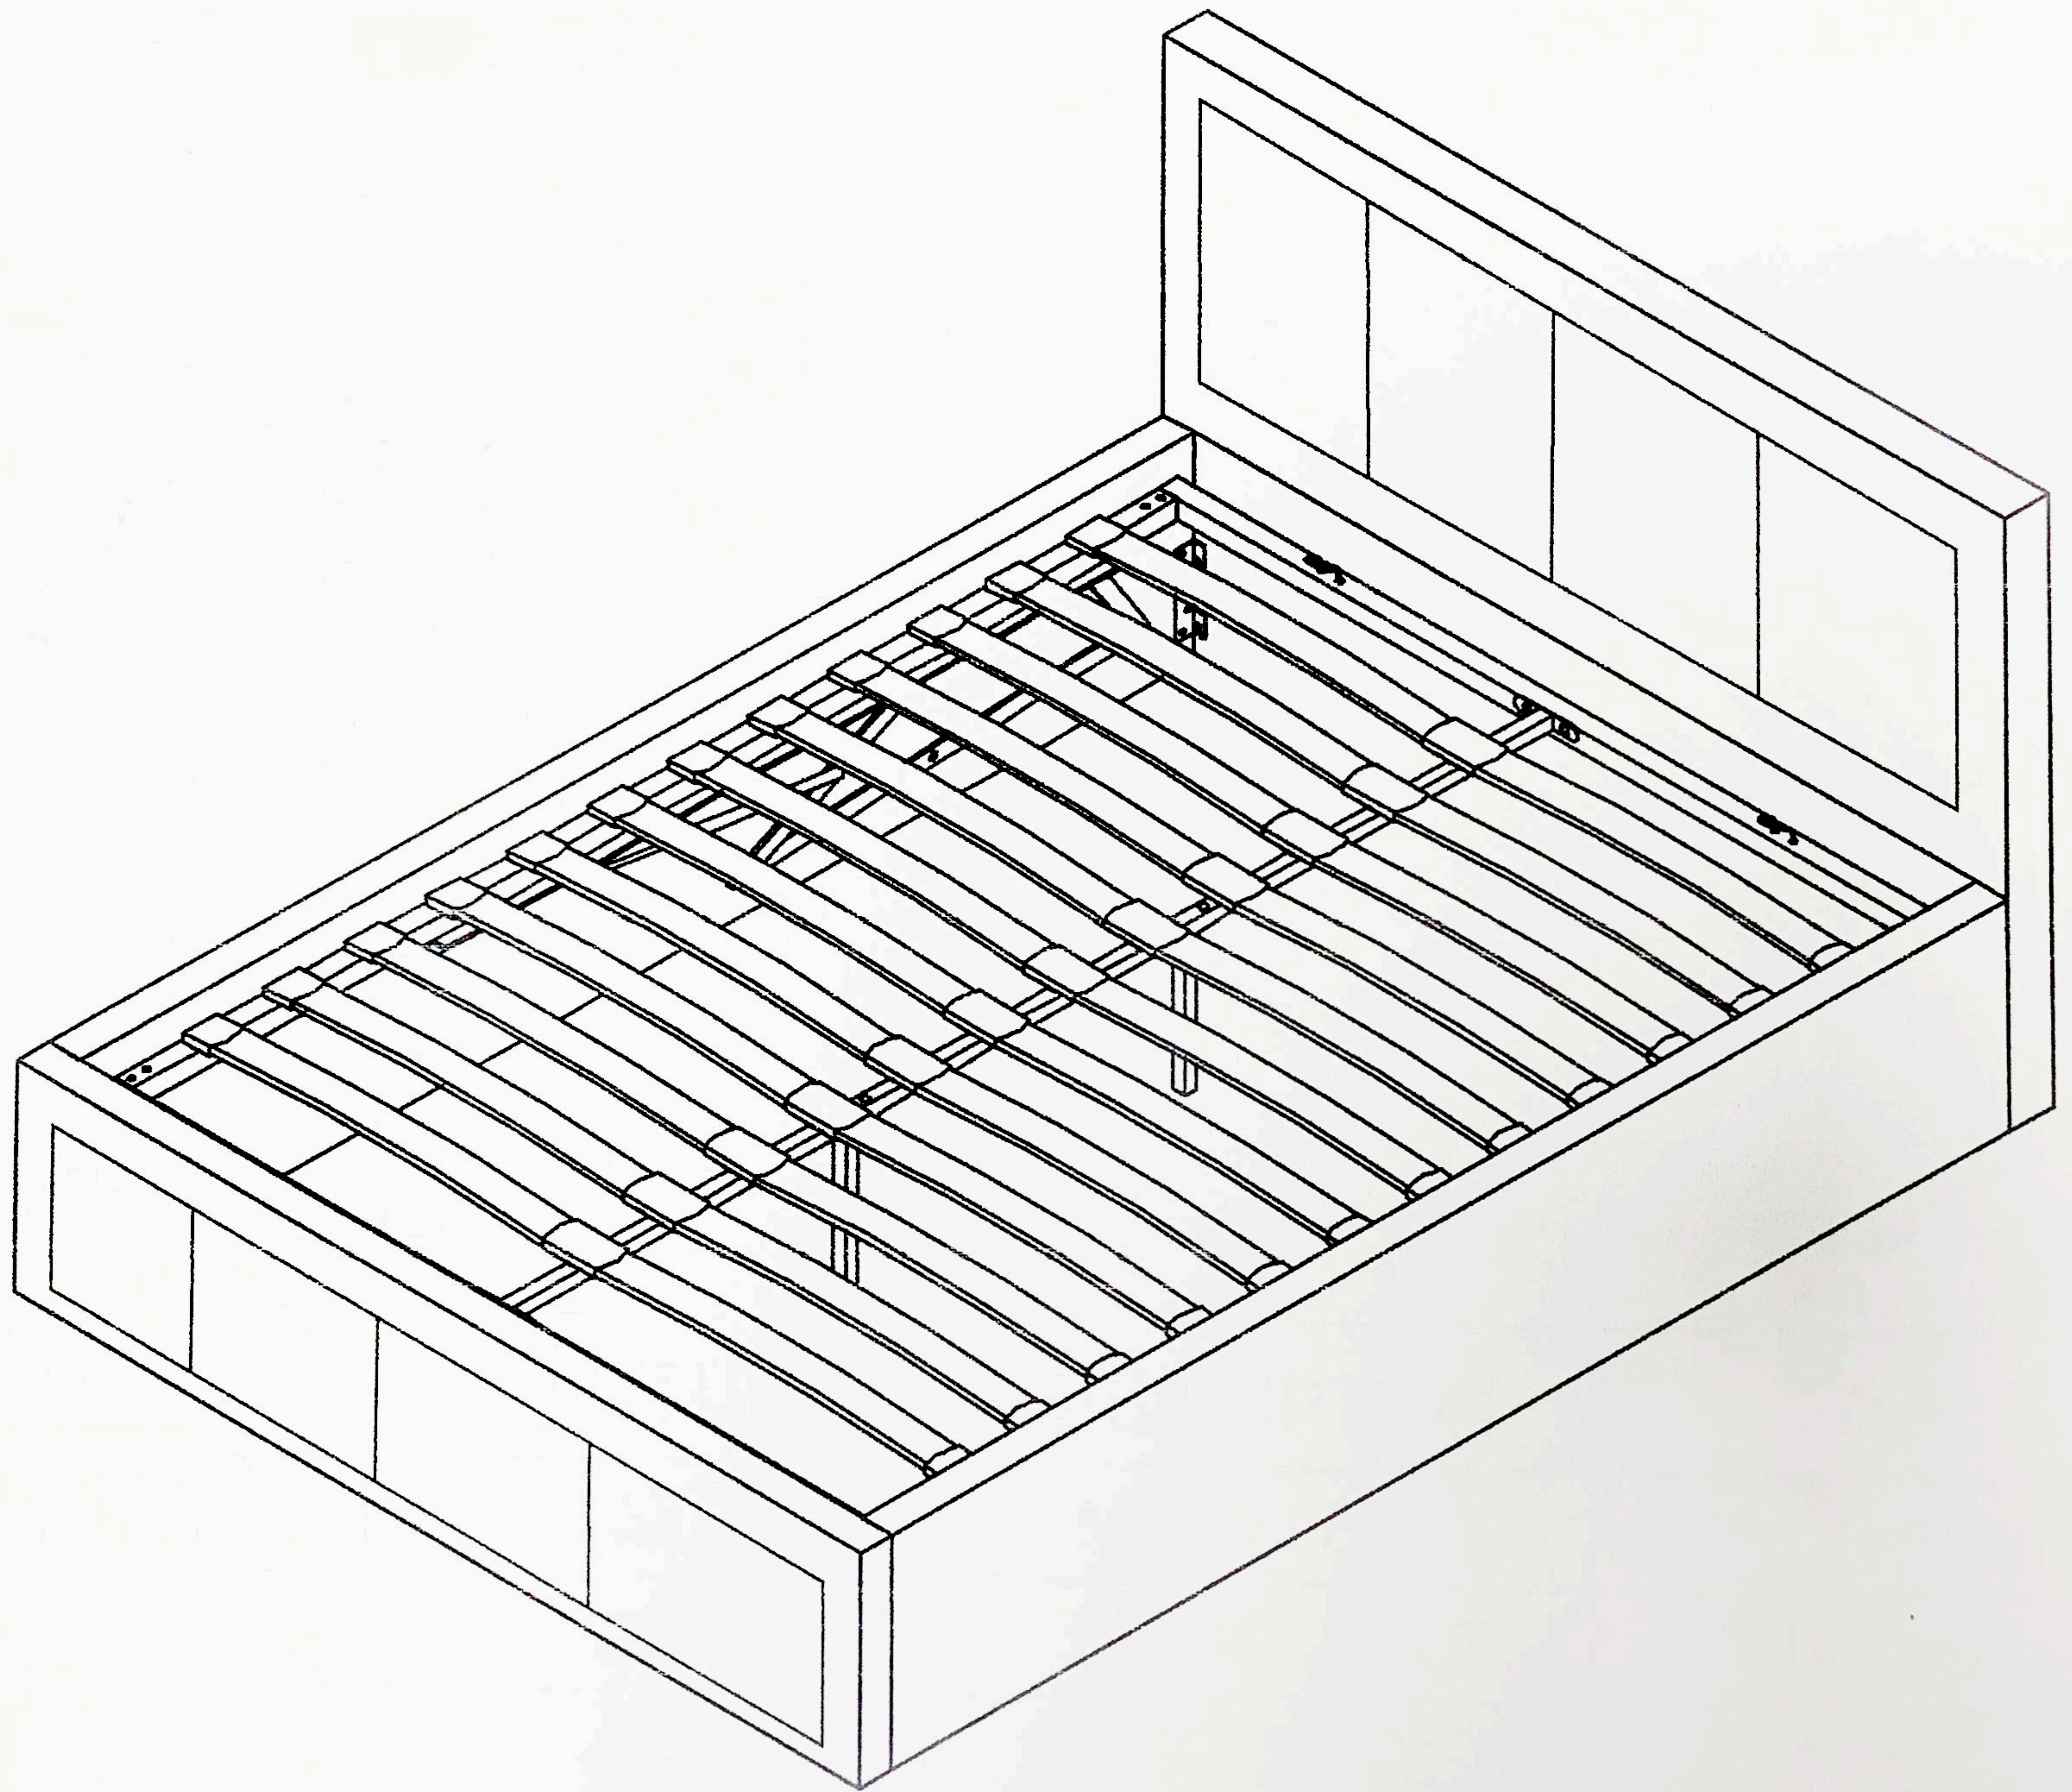

NEW FASHION SINGLE BED ASSEMBLY INSTRUCTIONS

NEW FASHION SINGLE BED IS FOR DOMESTIC USE
AND STRICTLY NOT FOR CONTRACT USE.

PLEASE ASSEMBLE THE BED BY TWO PERSONS.

PART LIST

HARDWARE LIST

LABEL	PICTURE	DESCRIPTION	QTY
A		M8*20 BOLT	24 PCS
B		M8*40 BOLT	14 PCS
C		4*40 SCREW	4 PCS
D		NUT	14 PCS
E		M8 WASHER	14 PCS
F		SOCKET SPANNER	1 PC
G		ALLEN KEY	1 PC
H			1 PC
I			1 PC
J			24 PCS
K			12 PCS

STEP 1

I  1 PC	C  4 PCS 4*40 SCREW
--	---

STEP 2

A  8 PCS M8*20 BOLT	B  8 PCS M8*40 BOLT
D  8 PCS NUT	G  1 PC ALLEN KEY
E  8 PCS M8 WASHER	F  1 PC SOCKET SPANNER

STEP 3

A  16PCS M8*20 BOLT	G  1 PC ALLEN KEY
---	---

STEP 4

STEP 5

B  6 PCS M8*40 BOLT	E  6 PCS M8 WASHER
D  6 PCS NUT	G  1 PC ALLEN KEY
F  1 PC SOCKET SPANNER	

STEP 6

J  24PCS
K  12PCS