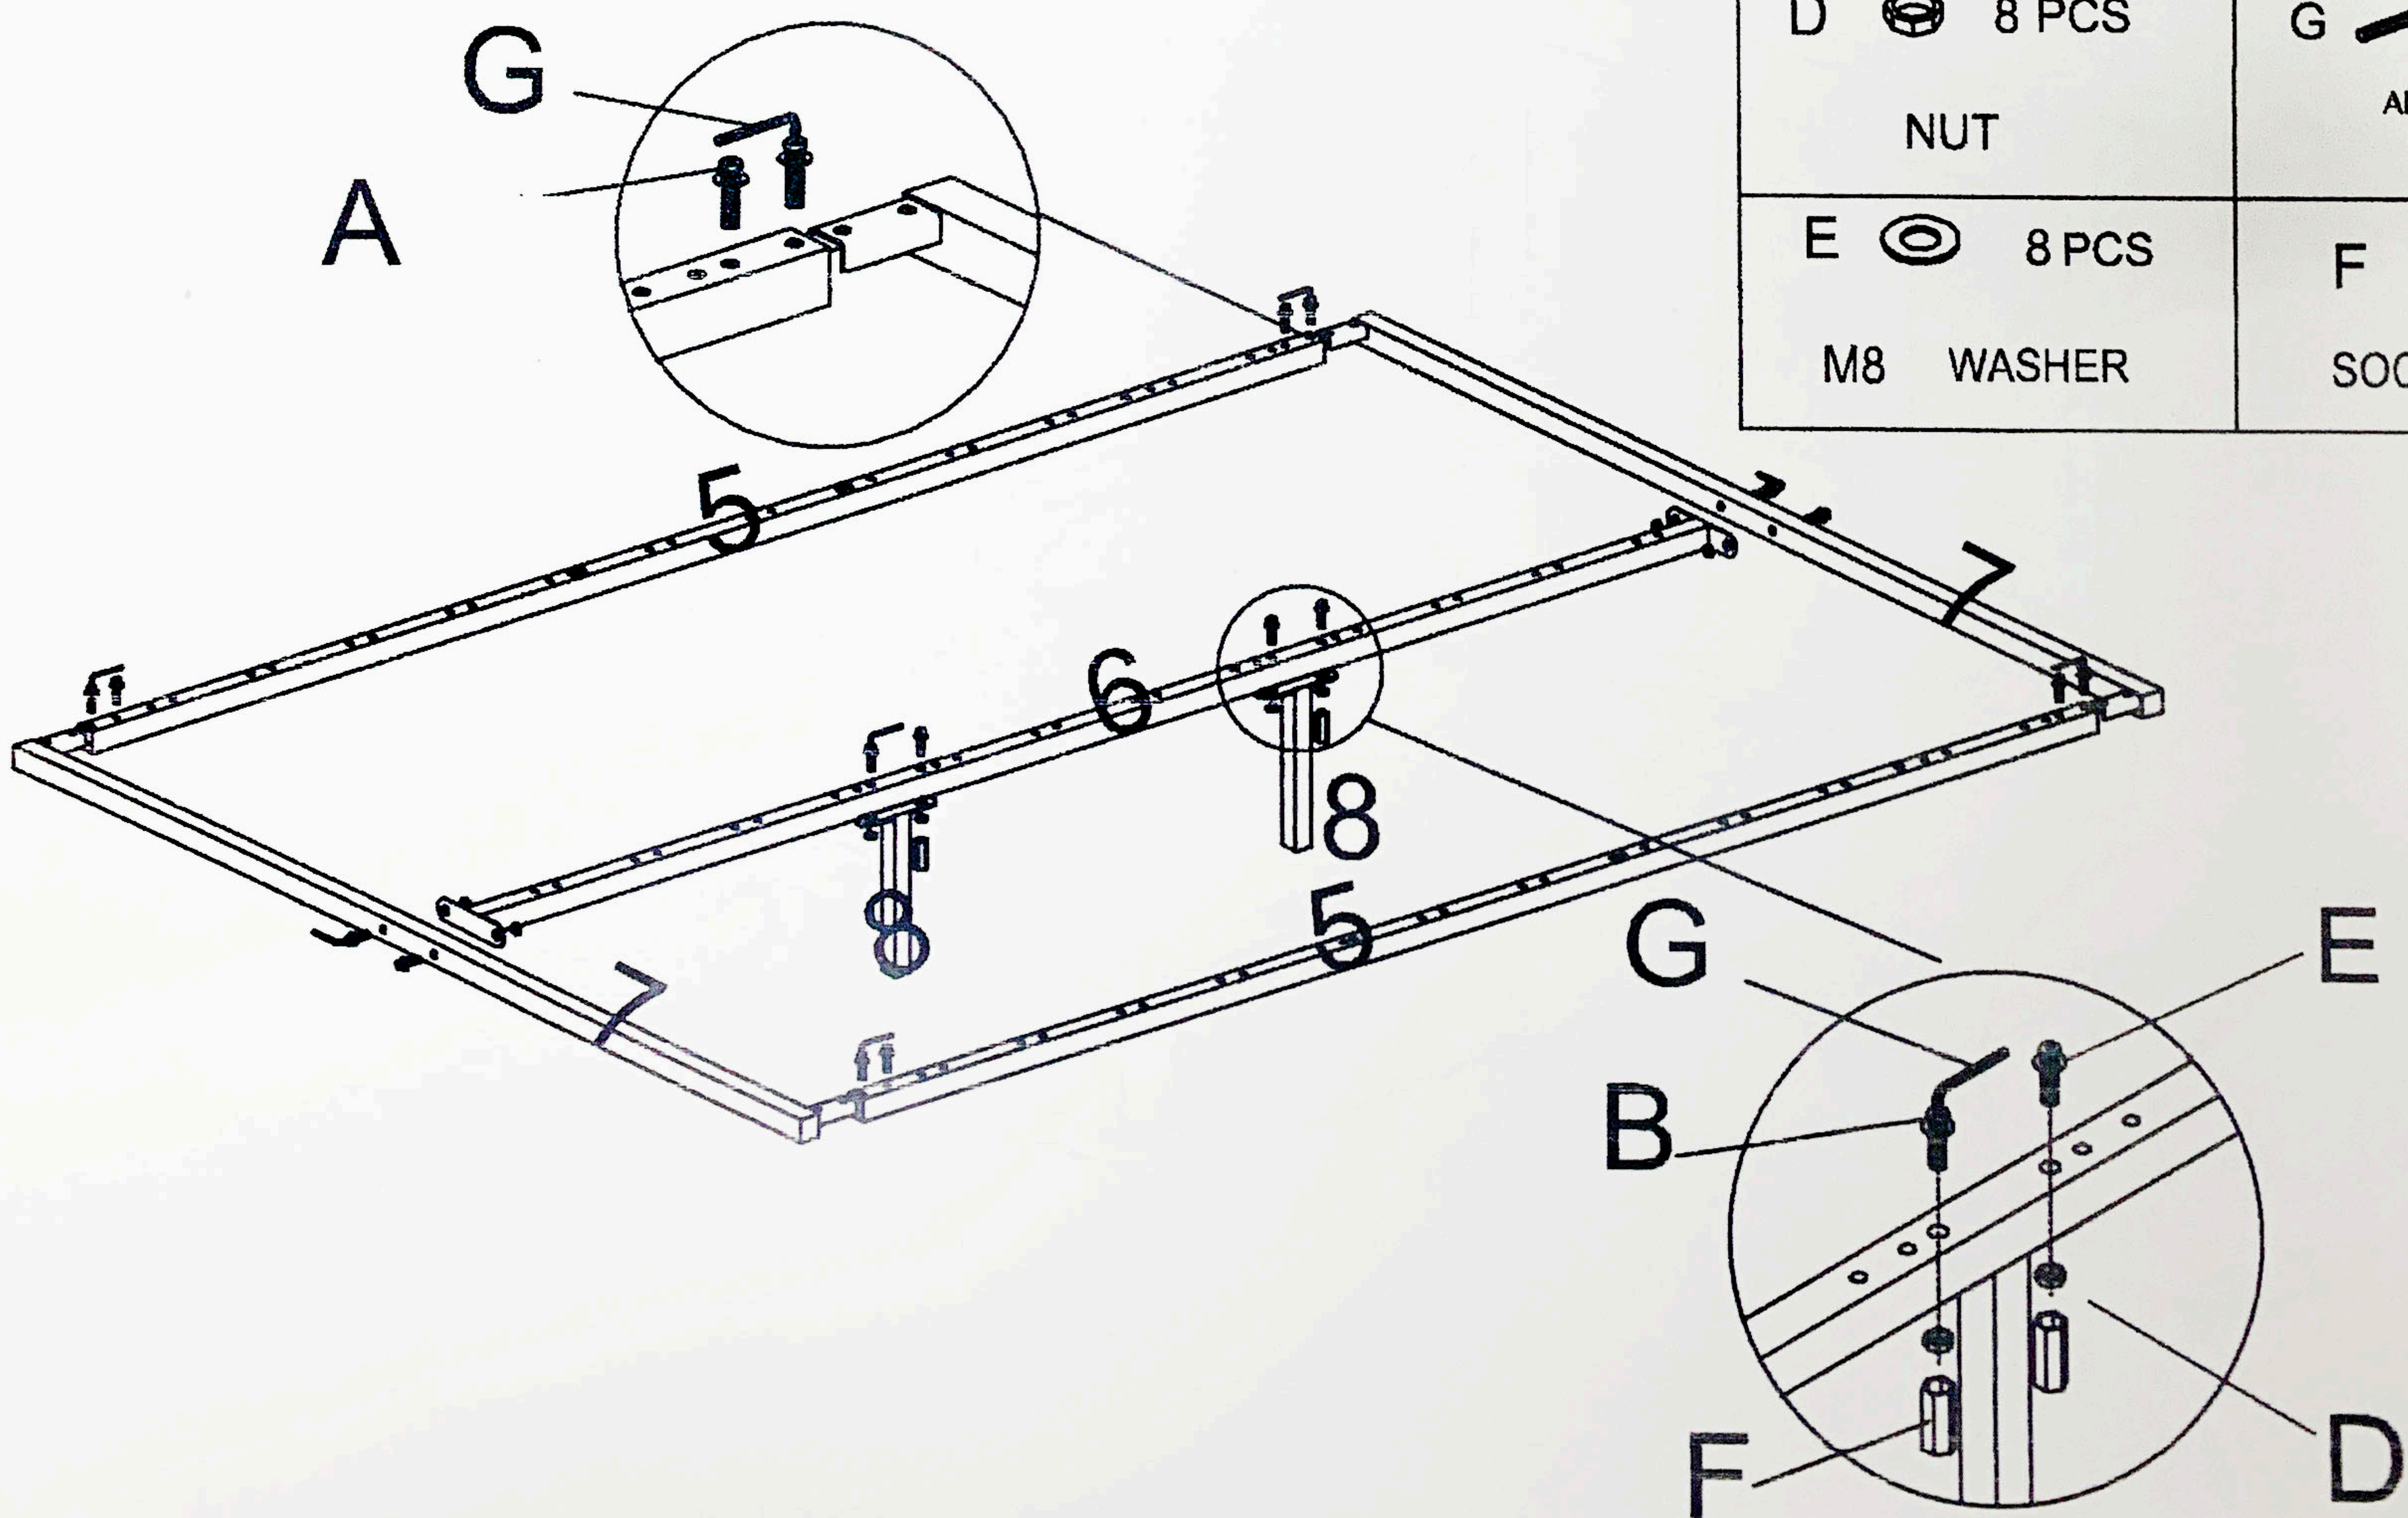

NEW FASHION SINGLE BED ASSEMBLY INSTRUCTIONS

NEW FASHION SINGLE BED IS FOR DOMESTIC USE
AND STRICTLY NOT FOR CONTRACT USE.

PLEASE ASSEMBLE THE BED BY TWO PERSONS.

PART LIST

HARDWARE LIST

LABEL	PICTURE	DESCRIPTION	QTY
A		M8*20 BOLT	24 PCS
B		M8*40 BOLT	14 PCS
C		4*40 SCREW	4 PCS
D		NUT	14 PCS
E		M8 WASHER	14 PCS
F		SOCKET SPANNER	1 PC
G		ALLEN KEY	1 PC
H			1 PC
I			1 PC
J			24 PCS
K			12 PCS

STEP 1

I  1 PC	C  4 PCS 4*40 SCREW
--	---

STEP 2

A  8 PCS M8*20 BOLT	B  8 PCS M8*40 BOLT
D  8 PCS NUT	G  1 PC ALLEN KEY
E  8 PCS M8 WASHER	F  1 PC SOCKET SPANNER

STEP 3

A  16PCS M8*20 BOLT	G  1 PC ALLEN KEY
---	---

STEP 4

STEP 5

B  6 PCS M8*40 BOLT	E  6 PCS M8 WASHER
D  6 PCS NUT	G  1 PC ALLEN KEY
F  1 PC SOCKET SPANNER	

STEP 6

J  24PCS
K  12PCS