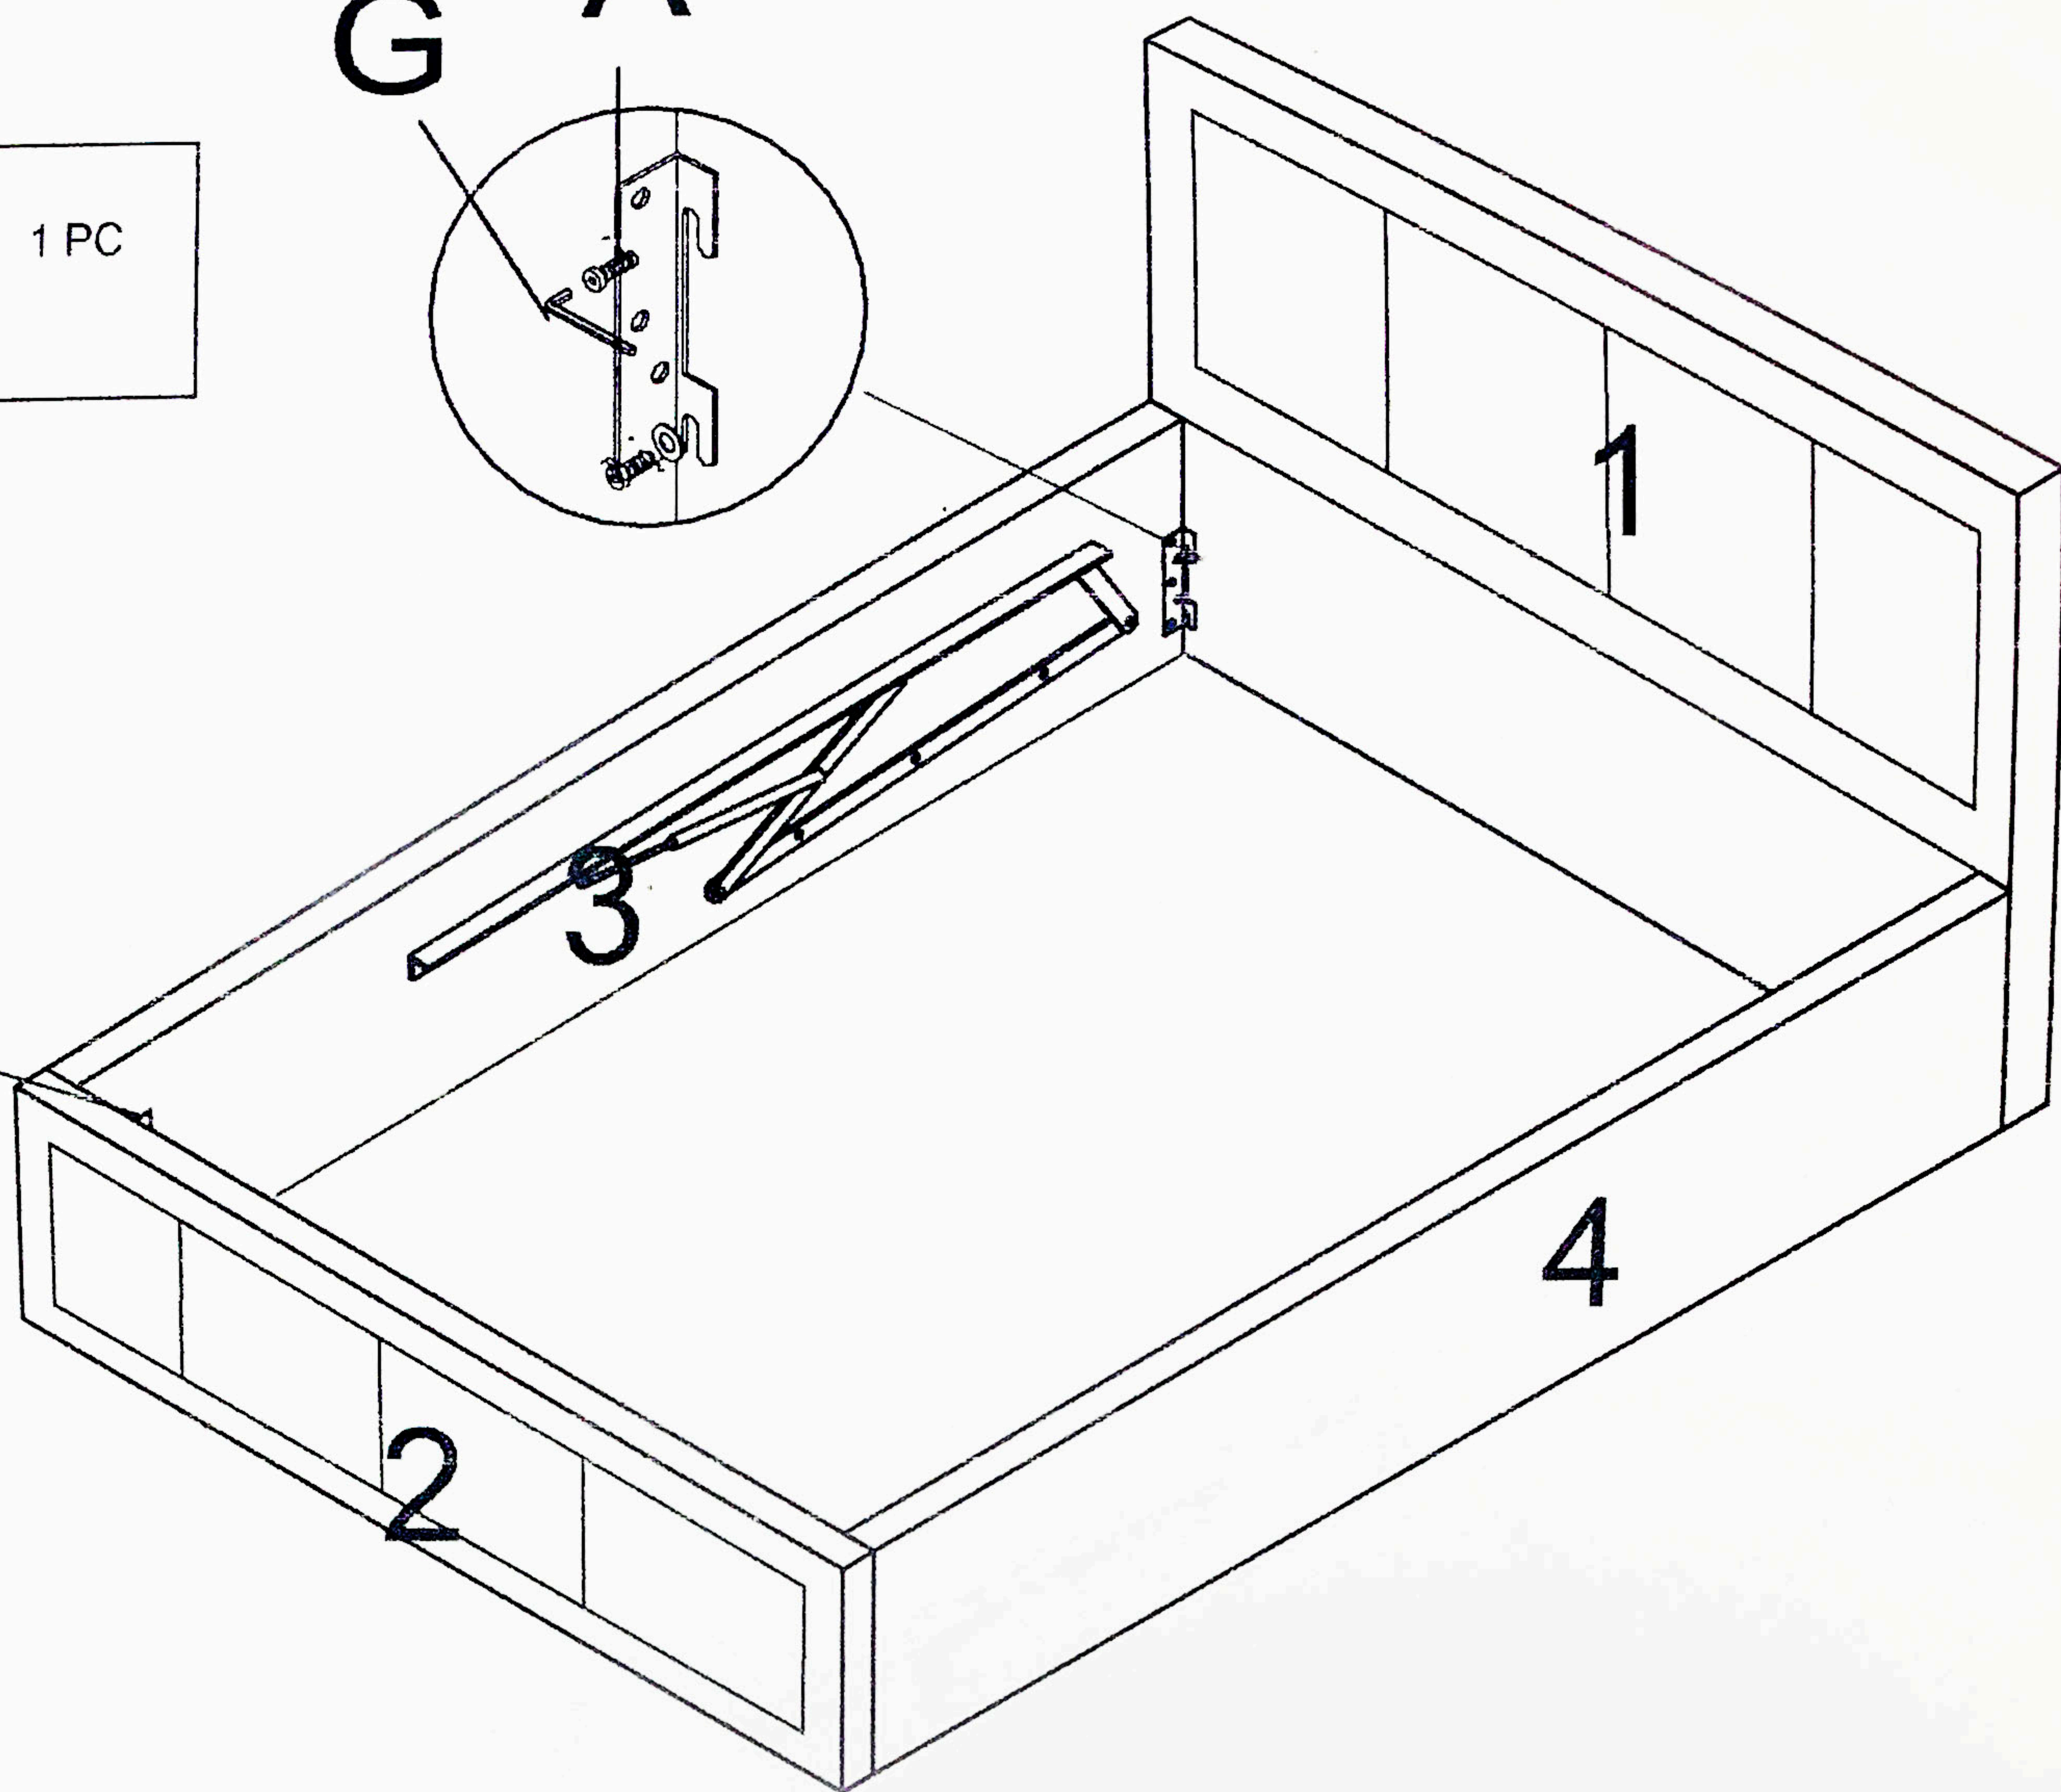

NEW FASHION SINGLE BED ASSEMBLY INSTRUCTIONS

NEW FASHION SINGLE BED IS FOR DOMESTIC USE
AND STRICTLY NOT FOR CONTRACT USE.

PLEASE ASSEMBLE THE BED BY TWO PERSONS.

PART LIST

HARDWARE LIST

LABEL	PICTURE	DESCRIPTION	QTY
A		M8*20 BOLT	24 PCS
B		M8*40 BOLT	14 PCS
C		4*40 SCREW	4 PCS
D		NUT	14 PCS
E		M8 WASHER	14 PCS
F		SOCKET SPANNER	1 PC
G		ALLEN KEY	1 PC
H			1 PC
I			1 PC
J			24 PCS
K			12 PCS

STEP 1

I  1 PC	C  4 PCS 4*40 SCREW
--	---

STEP 2

A  8 PCS M8*20 BOLT	B  8 PCS M8*40 BOLT
D  8 PCS NUT	G  1 PC ALLEN KEY
E  8 PCS M8 WASHER	F  1 PC SOCKET SPANNER

STEP 3

A  16PCS M8*20 BOLT	G  1 PC ALLEN KEY
---	---

STEP 4

STEP 5

B  6 PCS M8*40 BOLT	E  6 PCS M8 WASHER
D  6 PCS NUT	G  1 PC ALLEN KEY
F  1 PC SOCKET SPANNER	

STEP 6

J  24PCS
K  12PCS