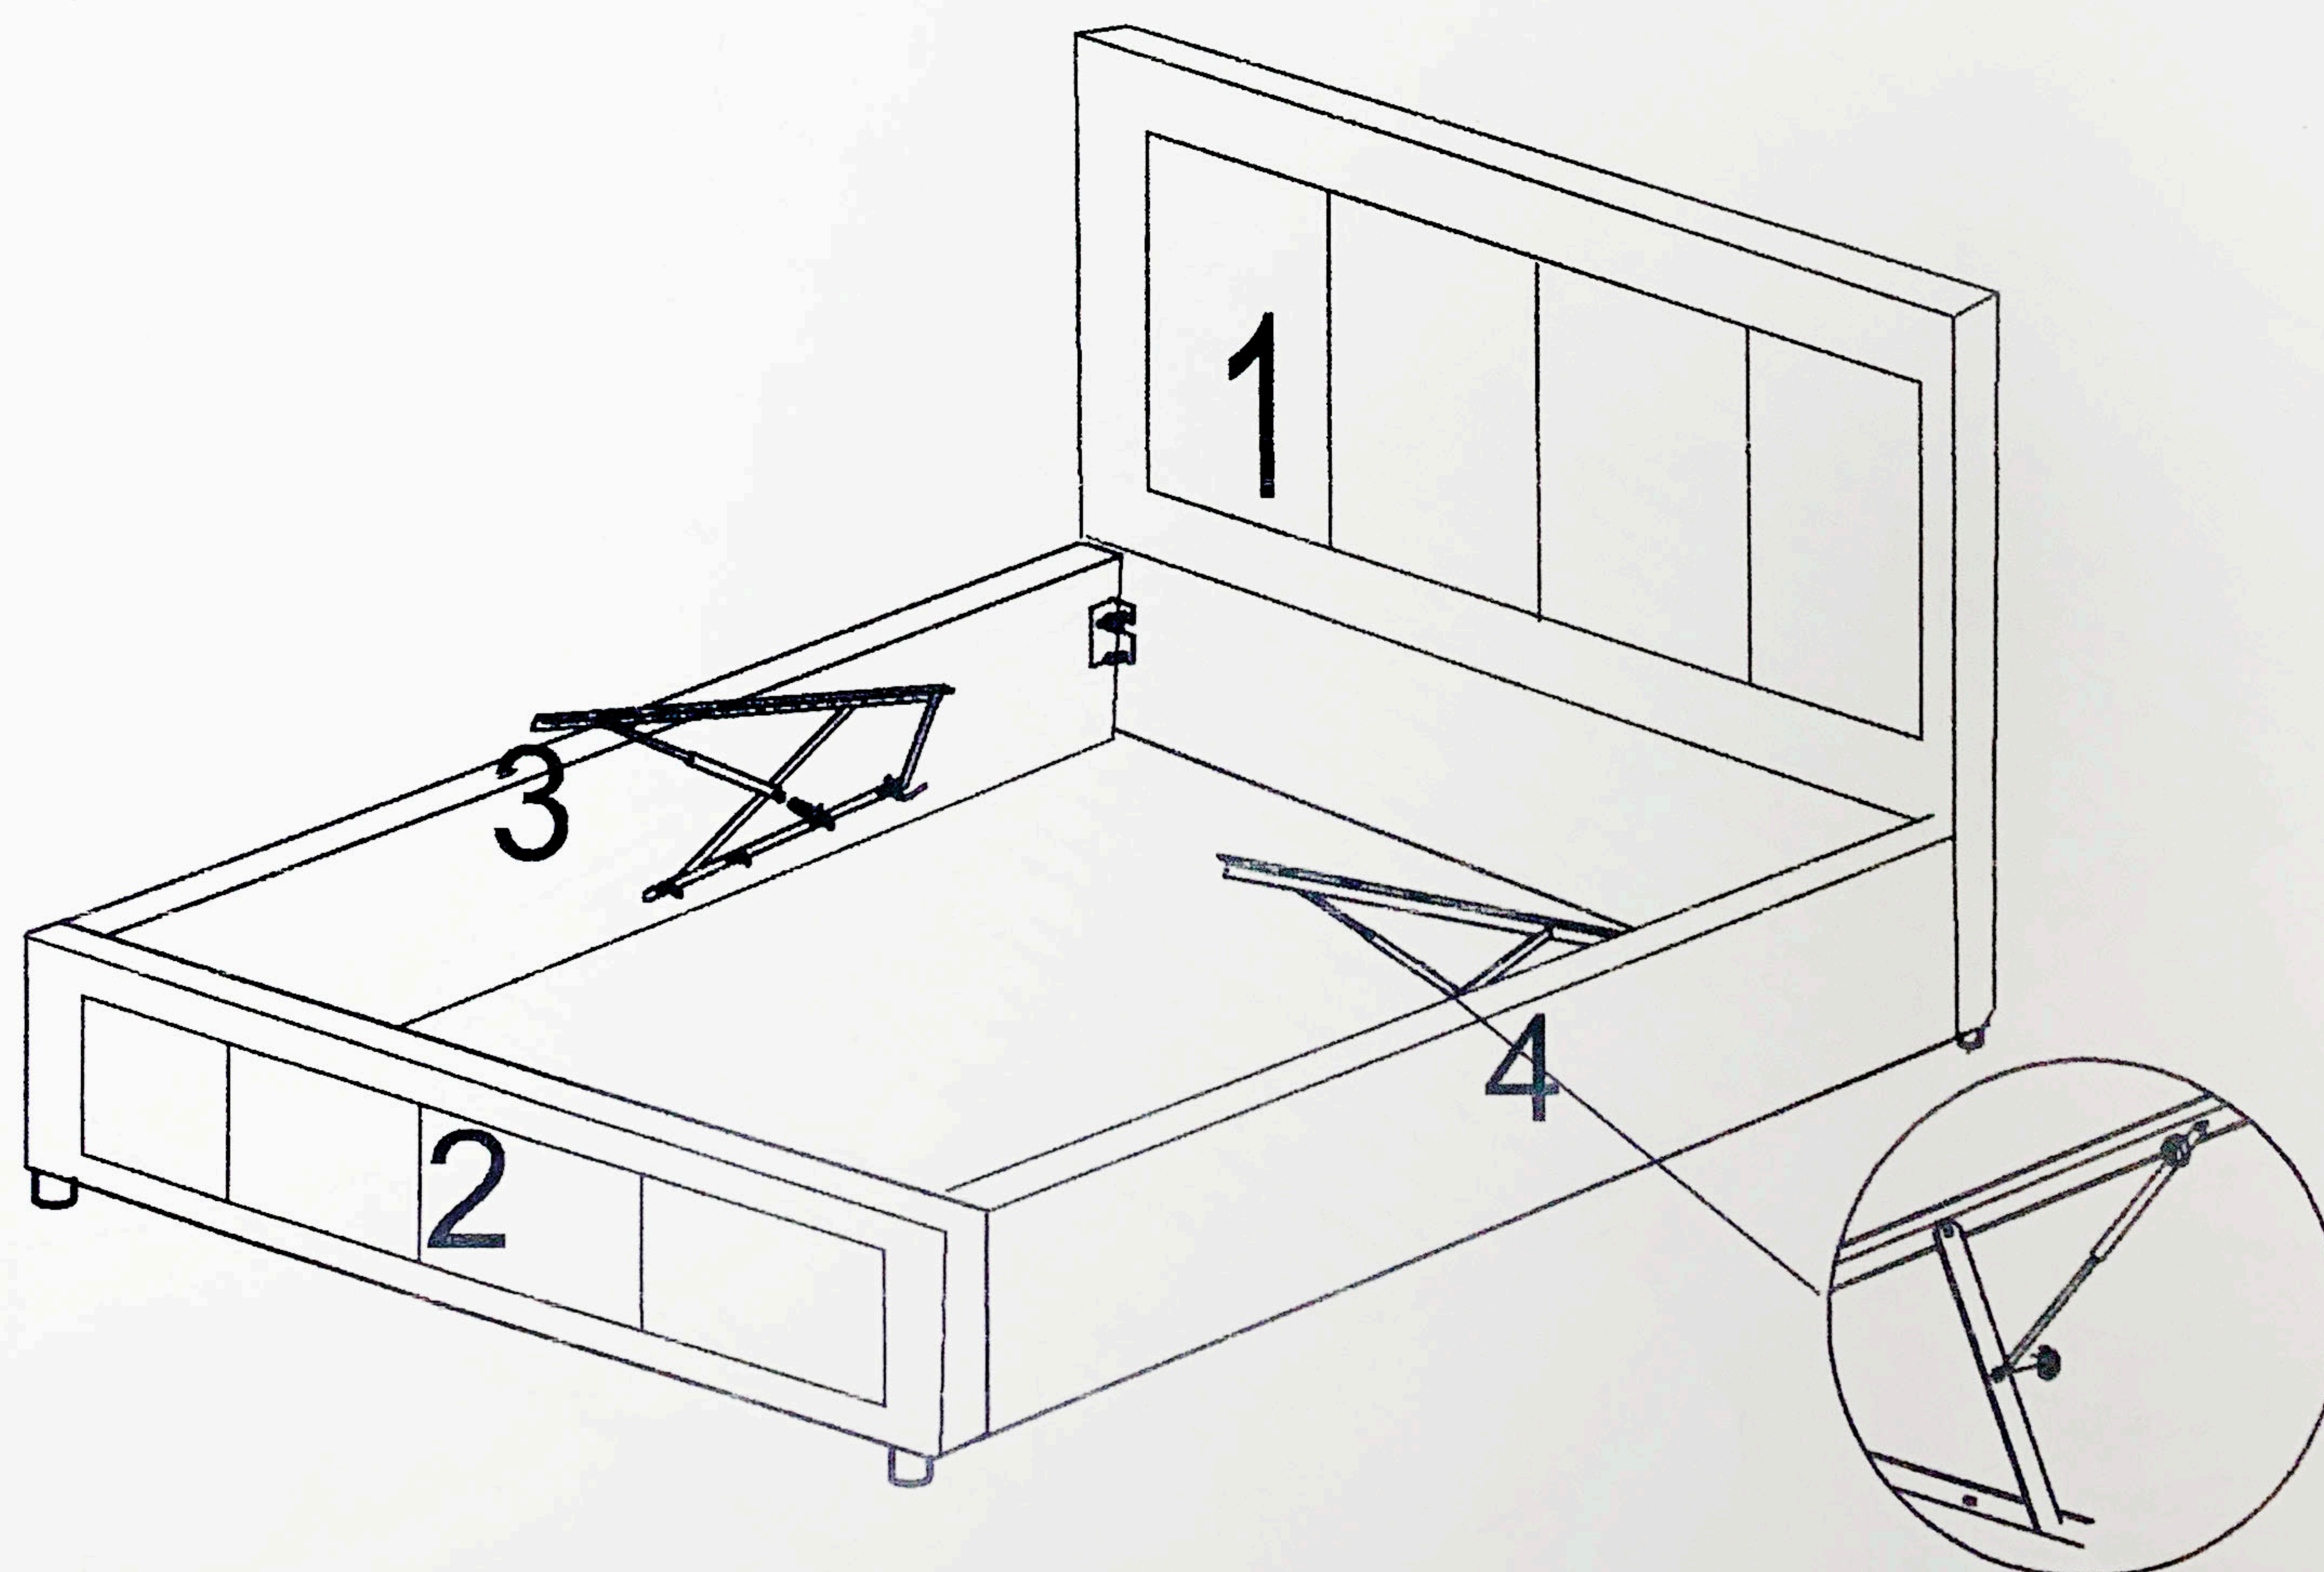

STEP 3

A 16PCS M8*20 BOLT	G 1 PC ALLEN KEY

STEP 4