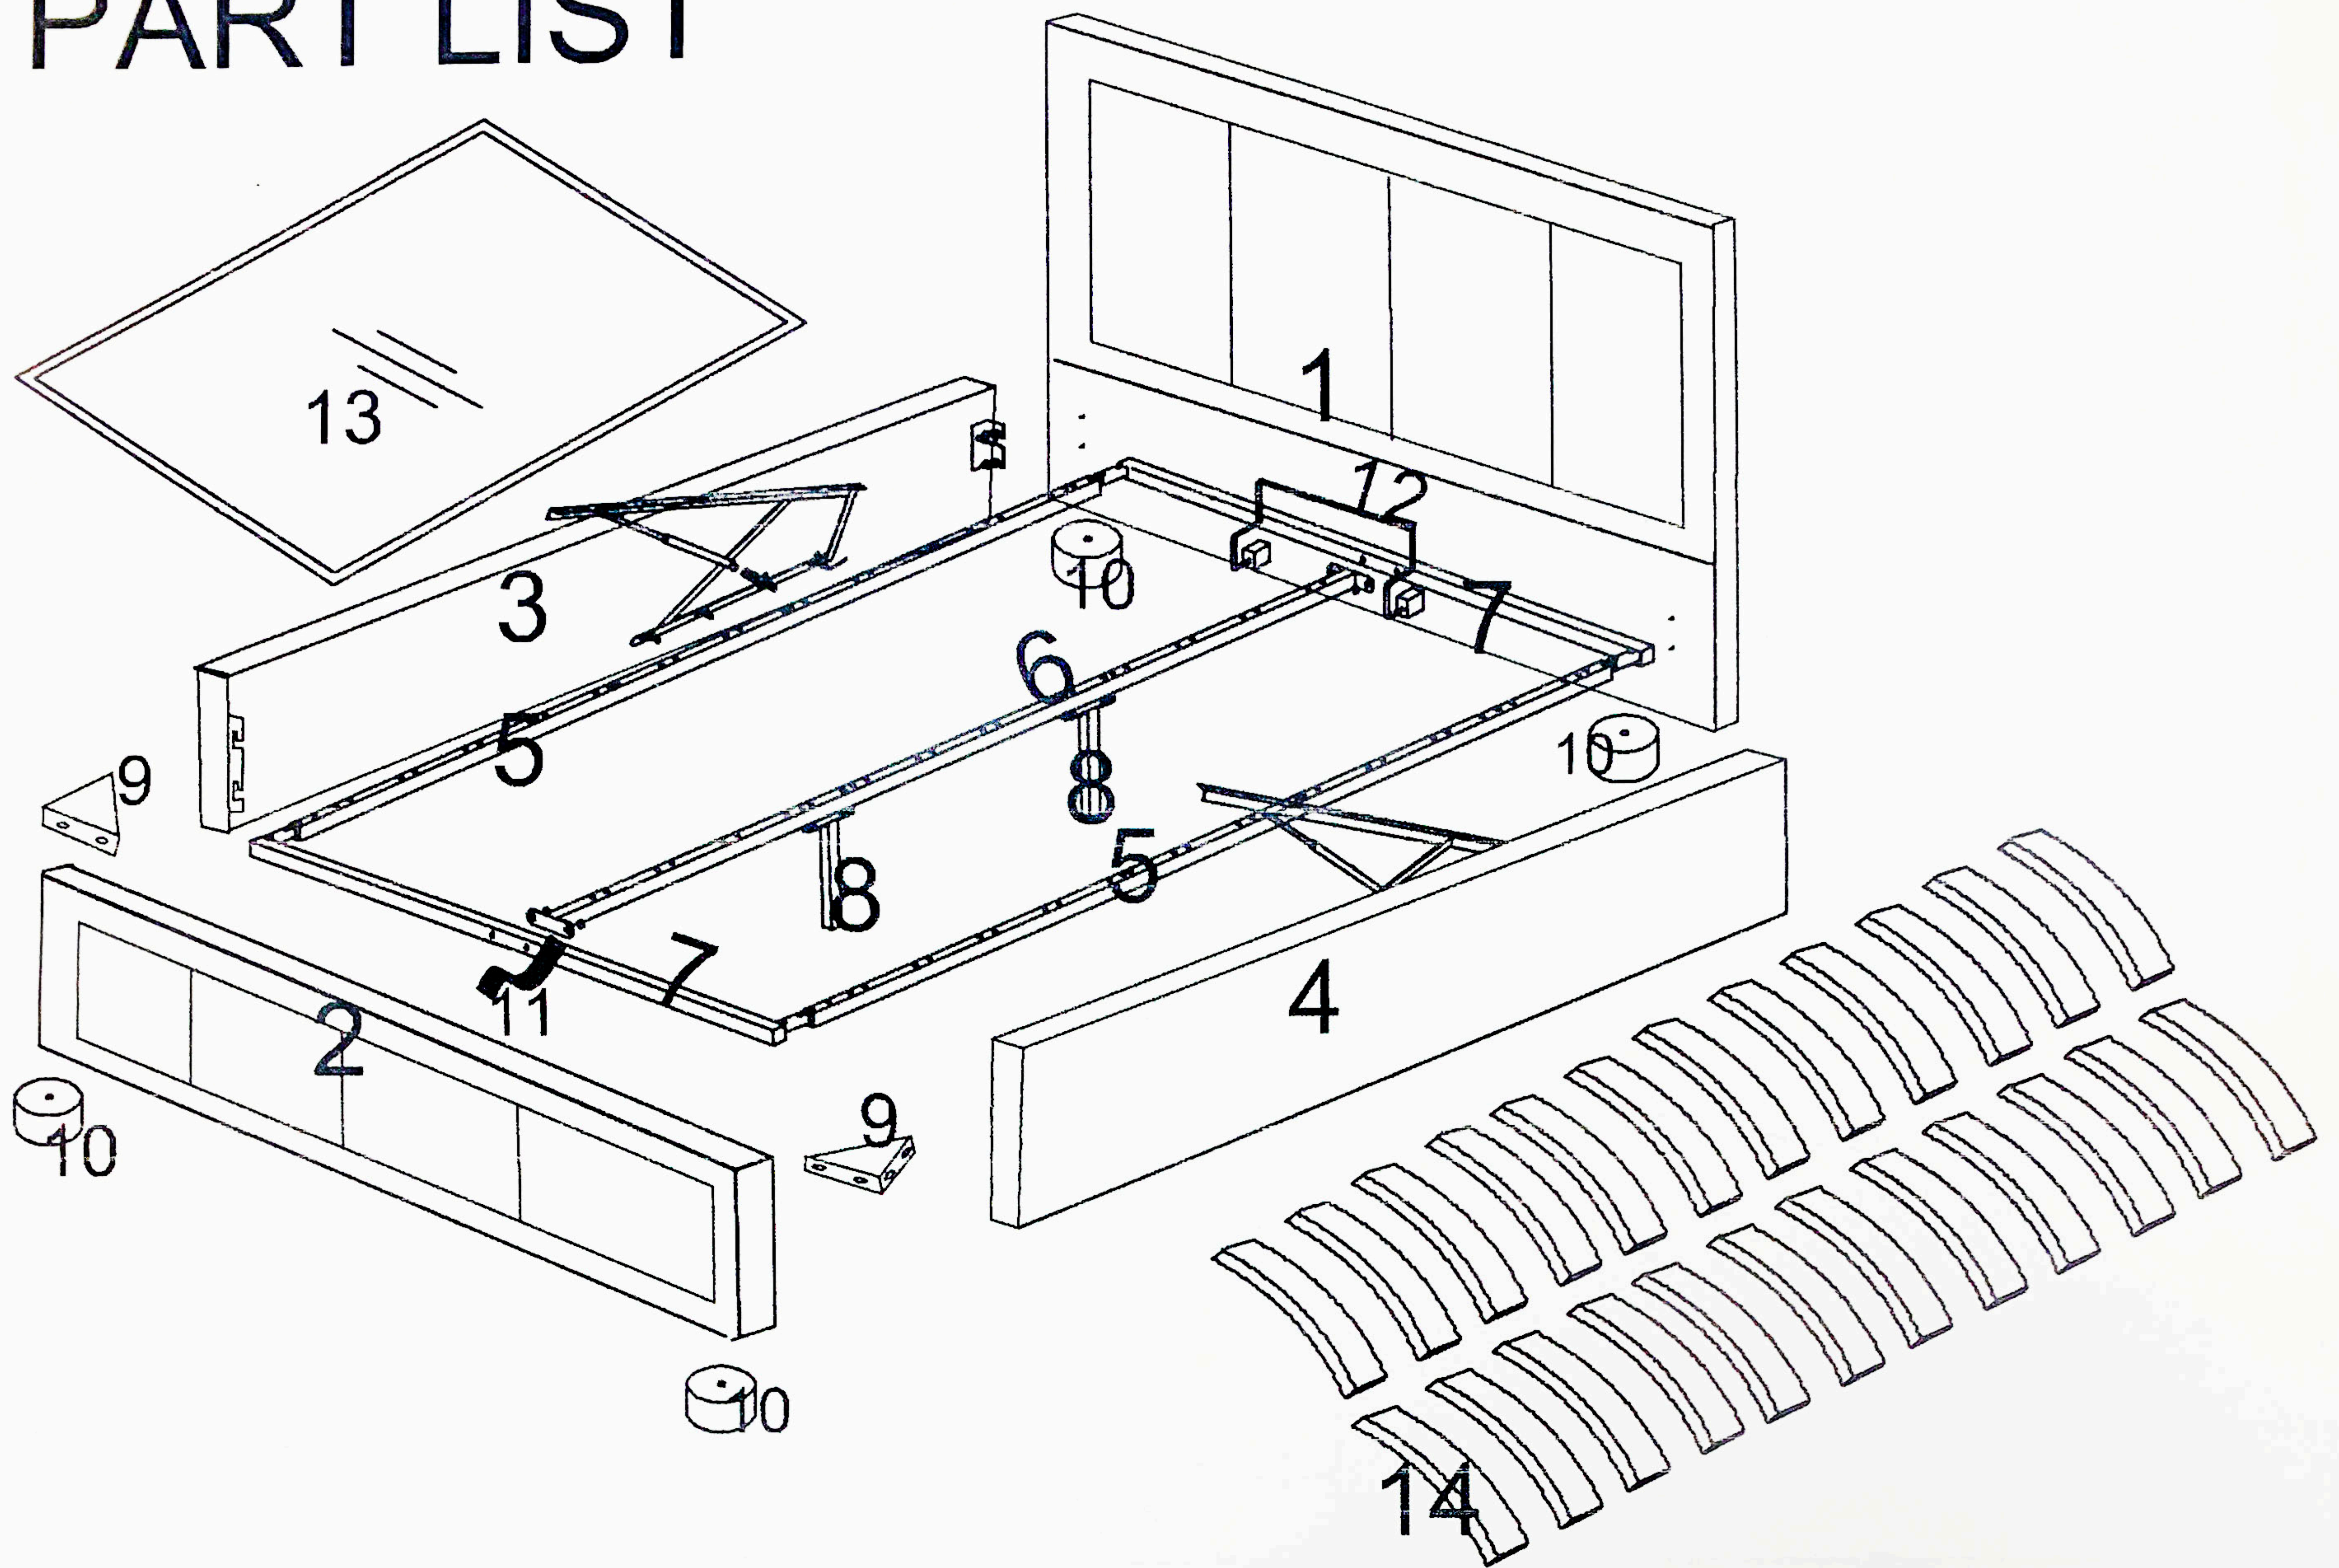

NEW FASHION SINGLE BED ASSEMBLY INSTRUCTIONS

NEW FASHION SINGLE BED IS FOR DOMESTIC USE
AND STRICTLY NOT FOR CONTRACT USE.

PLEASE ASSEMBLE THE BED BY TWO PERSONS.

PART LIST

HARDWARE LIST

LABEL	PICTURE	DESCRIPTION	QTY
A		M8*20 BOLT	24 PCS
B		M8*40 BOLT	14 PCS
C		4*40 SCREW	4 PCS
D		NUT	14 PCS
E		M8 WASHER	14 PCS
F		SOCKET SPANNER	1 PC
G		ALLEN KEY	1 PC
H			1 PC
I			1 PC
J			24 PCS
K			12 PCS

STEP 1

I  1 PC	C  4 PCS 4*40 SCREW
--	---

STEP 2

A  8 PCS M8*20 BOLT	B  8 PCS M8*40 BOLT
D  8 PCS NUT	G  1 PC ALLEN KEY
E  8 PCS M8 WASHER	F  1 PC SOCKET SPANNER

STEP 3

A  16PCS M8*20 BOLT	G  1 PC ALLEN KEY
---	---

STEP 4

STEP 5

B  6 PCS M8*40 BOLT	E  6 PCS M8 WASHER
D  6 PCS NUT	G  1 PC ALLEN KEY
F  1 PC SOCKET SPANNER	

STEP 6

J  24PCS
K  12PCS