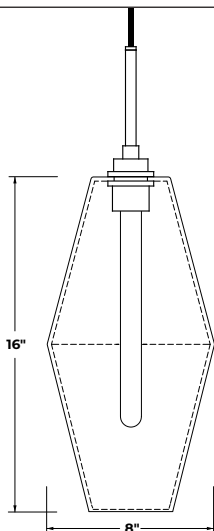

MARQUISE GRAND OPTIQUE PENDANT

ITEM NO. PEN-MRQ-GD	DESIGNER JEREMY PYLES	DATE 2018	SERIES MARQUISE

The elegant and refined Marquise Series, available in three sizes, is a versatile group of handmade glass lighting.

The glimmering Marquise Grand Pendant Light shines beautifully on its own but dramatically comes to life when clustering the different colors and sizes, creating a custom, show-stopping display.

MATERIAL

Hand-blown glass

ELECTRICAL & HARDWARE

4' (1.22 M) or 24' (7.32 M) cord lengths available. Can be cut on site.

CEILING CANOPY

Available in five premium finishes: Graphite, Satin Brass, and Polished Nickel, Matte White, Brushed Nickel

LAMPING OPTIONS

See product page for all lamping options, including voltage, wattage, and lumens.

LEAD TIME

Generally in stock (in limited quantities) and ships within 7-10 days

DIMENSIONS

8" W (20 CM) x 16" H (41 CM)

PRODUCT PAGE

<https://store.nichemodern.com/products/marquise-grand-optique-pendant-light>

UL, CUL, CE LISTED UPON REQUEST

FEATURED IN PHOTO

HANDMADE CRYSTAL OPTIQUE GLASS SHADE

Polished Nickel Luxe Cord Set and LED long filament Bulb

GLASS COLOR OPTIONS