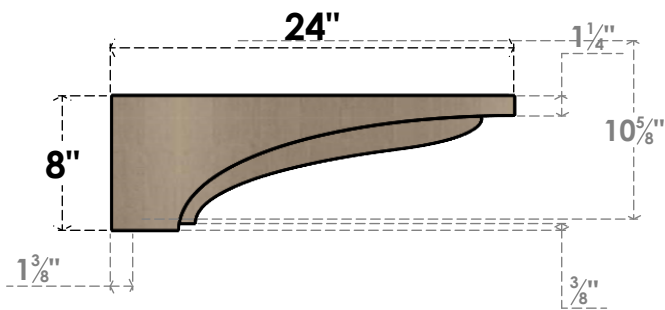

## ITEM NUMBER: CORU04X24X08HELRCPR

4"W X 24"D X 8"H SERIES 3 THIN HELENA ROUGH CEDAR TIMBERTHANE FAUX WOOD CORBEL, PRIMED

**SIDE PROFILE**

**FRONT PROFILE**

**ISOMETRIC**

EKENA MILLWORK  
2300 WEST MAIN ST.  
CLARKSVILLE, TX 75426  
TOLL FREE: 866-607-0453  
WWW.EKENAMILLWORK.COM

NOTES

1. INSTALLATION TO BE COMPLETED IN ACCORDANCE WITH MANUFACTURER'S SPECIFICATIONS.
2. DRAWING MAY NOT BE TO SCALE
3. THIS DRAWING IS INTENDED FOR DESIGN AND PLANNING PURPOSES ONLY.
4. ALL INFORMATION CONTAINED HEREIN WAS CURRENT AT THE TIME OF DEVELOPMENT BUT MUST BE REVIEWED AND APPROVED BY THE PRODUCT MANUFACTURER TO BE CONSIDERED ACCURATE.
5. TIMBERTHANE ARCHITECTURAL PRODUCTS ARE MADE FROM HIGH DENSITY URETHANE AND COME FACTORY PRIMED