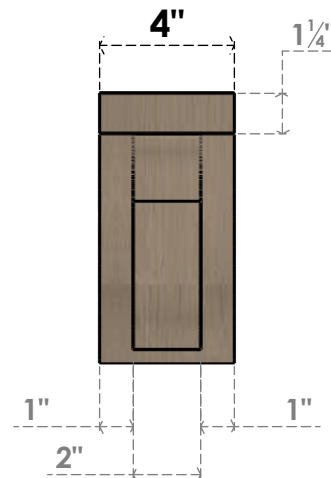

## ITEM NUMBER: CORU04X24X08HELRCPR

4"W X 24"D X 8"H SERIES 3 THIN HELENA ROUGH CEDAR TIMBERTHANE FAUX WOOD CORBEL, PRIMED

**SIDE PROFILE**

**FRONT PROFILE**

**ISOMETRIC**

EKENA MILLWORK  
2300 WEST MAIN ST.  
CLARKSVILLE, TX 75426  
TOLL FREE: 866-607-0453  
WWW.EKENAMILLWORK.COM

NOTES

1. INSTALLATION TO BE COMPLETED IN ACCORDANCE WITH MANUFACTURER'S SPECIFICATIONS.
2. DRAWING MAY NOT BE TO SCALE
3. THIS DRAWING IS INTENDED FOR DESIGN AND PLANNING PURPOSES ONLY.
4. ALL INFORMATION CONTAINED HEREIN WAS CURRENT AT THE TIME OF DEVELOPMENT BUT MUST BE REVIEWED AND APPROVED BY THE PRODUCT MANUFACTURER TO BE CONSIDERED ACCURATE.
5. TIMBERTHANE ARCHITECTURAL PRODUCTS ARE MADE FROM HIGH DENSITY URETHANE AND COME FACTORY PRIMED