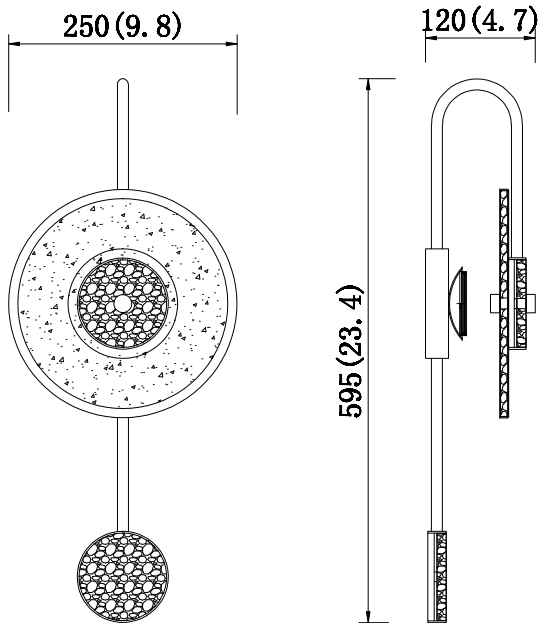

DIMENSION L11" H24" D4.7"

DESCRIPTION A brass & black framed wall sconce with an alabaster shade

*image for reference only

SPECIFICATION

Model #	FT77W24BR
Finish	Gold
Glass & Shade	Alabaster
Fixture material	Metal
Demension	L11" H24" D4.7"
Lamping	7W/LED 4000K
Lamp Included	LED Included
Total lumens	TBA
Delivered Lumens	TBA
Location	Dry
Safety Listing	CUL or Equivalent