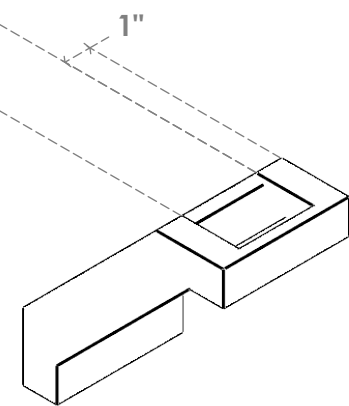

# ITEM NUMBER: BRCURO050X08000X08000BURRCPR

5"W X 8"D X 8"H BURLINGTON ROUGH CEDAR WOODGRAIN OPEN  
TIMBERTHANE BRACE, PRIMED TAN

**SIDE PROFILE**

**FRONT PROFILE**

**ISOMETRIC**

EKENA MILLWORK  
2300 WEST MAIN ST.  
CLARKSVILLE, TX 75426  
TOLL FREE: 866-607-0453  
WWW.EKENAMILLWORK.COM

### NOTES

1. INSTALLATION TO BE COMPLETED IN ACCORDANCE WITH MANUFACTURER'S SPECIFICATIONS.
2. DRAWING MAY NOT BE TO SCALE
3. THIS DRAWING IS INTENDED FOR DESIGN AND PLANNING PURPOSES ONLY.
4. ALL INFORMATION CONTAINED HEREIN WAS CURRENT AT THE TIME OF DEVELOPMENT BUT MUST BE REVIEWED AND APPROVED BY THE PRODUCT MANUFACTURER TO BE CONSIDERED ACCURATE.
5. TIMBERTHANE ARCHITECTURAL PRODUCTS ARE MADE FROM HIGH DENSITY URETHANE AND COME FACTORY PRIMED