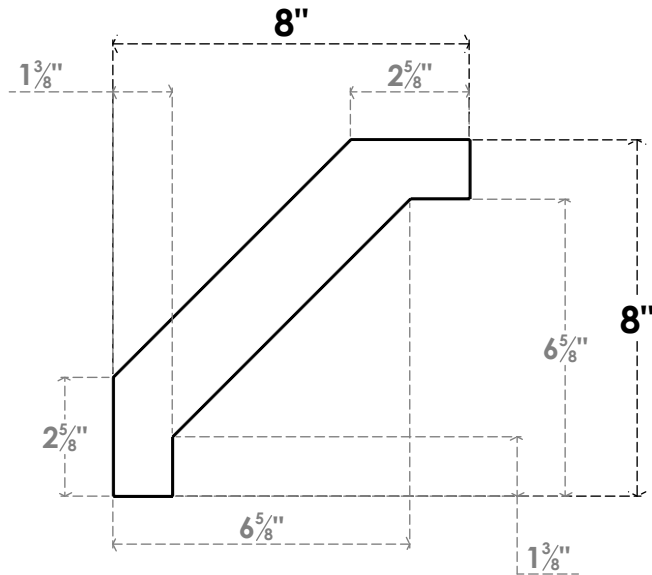

# ITEM NUMBER: BRCURO050X08000X08000BURRCPR

5"W X 8"D X 8"H BURLINGTON ROUGH CEDAR WOODGRAIN OPEN  
TIMBERTHANE BRACE, PRIMED TAN

**SIDE PROFILE**

**FRONT PROFILE**

**ISOMETRIC**

EKENA MILLWORK  
2300 WEST MAIN ST.  
CLARKSVILLE, TX 75426  
TOLL FREE: 866-607-0453  
WWW.EKENAMILLWORK.COM

### NOTES

1. INSTALLATION TO BE COMPLETED IN ACCORDANCE WITH MANUFACTURER'S SPECIFICATIONS.
2. DRAWING MAY NOT BE TO SCALE
3. THIS DRAWING IS INTENDED FOR DESIGN AND PLANNING PURPOSES ONLY.
4. ALL INFORMATION CONTAINED HEREIN WAS CURRENT AT THE TIME OF DEVELOPMENT BUT MUST BE REVIEWED AND APPROVED BY THE PRODUCT MANUFACTURER TO BE CONSIDERED ACCURATE.
5. TIMBERTHANE ARCHITECTURAL PRODUCTS ARE MADE FROM HIGH DENSITY URETHANE AND COME FACTORY PRIMED