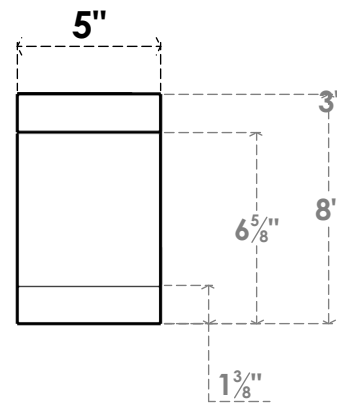

# ITEM NUMBER: BRCURO050X08000X08000BURRCPR

5"W X 8"D X 8"H BURLINGTON ROUGH CEDAR WOODGRAIN OPEN  
TIMBERTHANE BRACE, PRIMED TAN

**SIDE PROFILE**

**FRONT PROFILE**

**ISOMETRIC**

EKENA MILLWORK  
2300 WEST MAIN ST.  
CLARKSVILLE, TX 75426  
TOLL FREE: 866-607-0453  
WWW.EKENAMILLWORK.COM

### NOTES

1. INSTALLATION TO BE COMPLETED IN ACCORDANCE WITH MANUFACTURER'S SPECIFICATIONS.
2. DRAWING MAY NOT BE TO SCALE
3. THIS DRAWING IS INTENDED FOR DESIGN AND PLANNING PURPOSES ONLY.
4. ALL INFORMATION CONTAINED HEREIN WAS CURRENT AT THE TIME OF DEVELOPMENT BUT MUST BE REVIEWED AND APPROVED BY THE PRODUCT MANUFACTURER TO BE CONSIDERED ACCURATE.
5. TIMBERTHANE ARCHITECTURAL PRODUCTS ARE MADE FROM HIGH DENSITY URETHANE AND COME FACTORY PRIMED