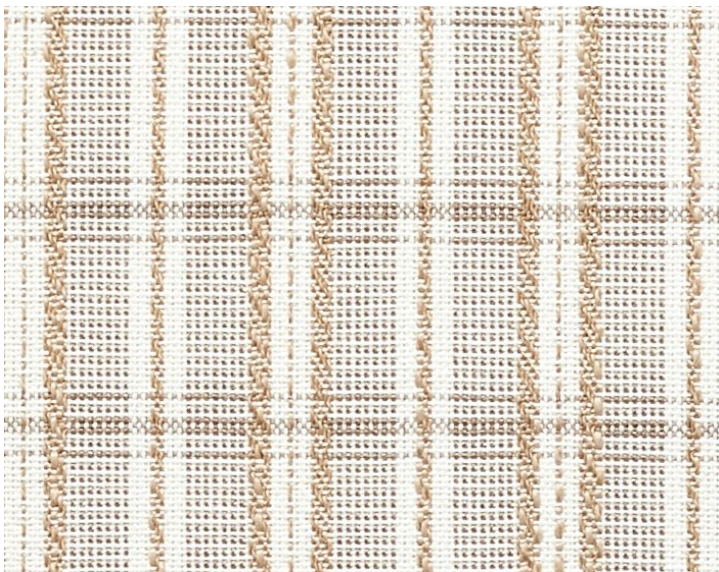

CHECK PLEASE OUTDOOR PILLOW

BIRCH • SC 0001 CHECKPILL

Jacquards / Wovens from the Coast To Coast - Indoor/outdoor Collection by The House of Scalamandr 

LEAD TIME 2 - 3 WEEKS
FIBER CONTENT ... 62% ACRYLIC 38% POLYESTER
HIDDEN ZIPPER
OUTDOOR 100% POLYESTER FILL (10-DENIER)
INSERT INCLUDED
CLEANABILITY WASHABLE, BLEACH CLEANABLE
DIMENSIONS 22" X 22"
MADE IN USA
DESIGN PLAID / CHECK
SMALL SCALE
STRIPE