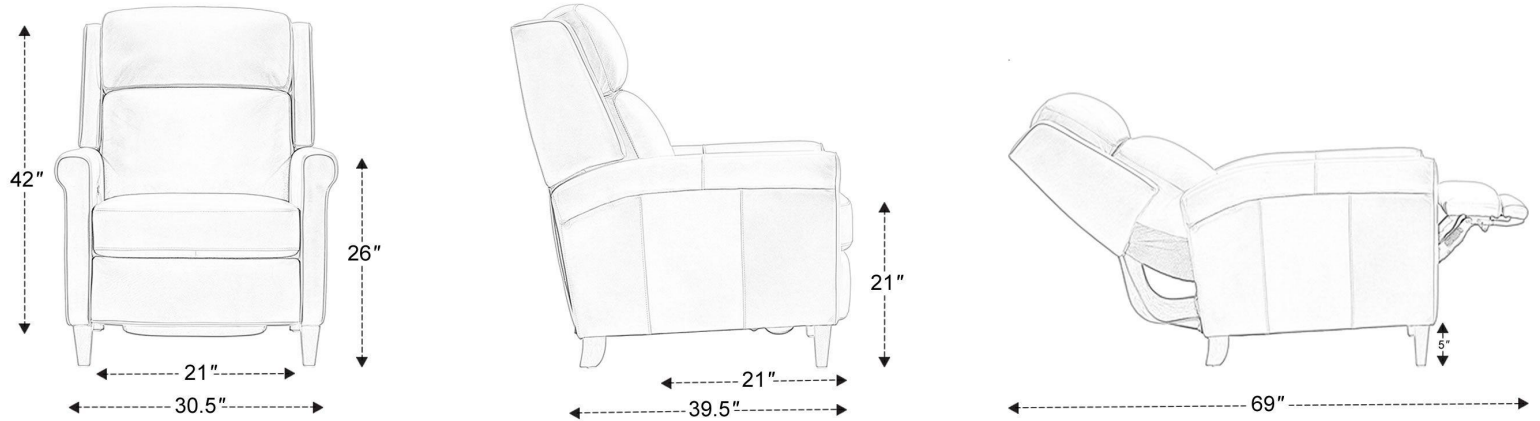

Power Cordless High Leg Recliner

Overall Dimensions	30.5" x 39.5" x 42"
Overall Width	30.5"
Overall Depth	39.5"
Overall Height	42"
Overall Weight	125.36 lbs.
Fully Reclined	69"
Distance from Wall	18"
Back of Seat to end of Chaise	41"
Leg Height <small>(Distance from Foot Rest to Floor in Full Recline)</small>	28.5"
Head Height <small>(Distance from Headrest to Floor in Full Recline)</small>	32"

Seat Width	21"
Seat Depth	21"
Seat Height	21"
Arm Width	4"
Arm Depth	23"
Arm Height	26"
Back Width	23"
Back Height	28"
Headrest Extended from Back	6"