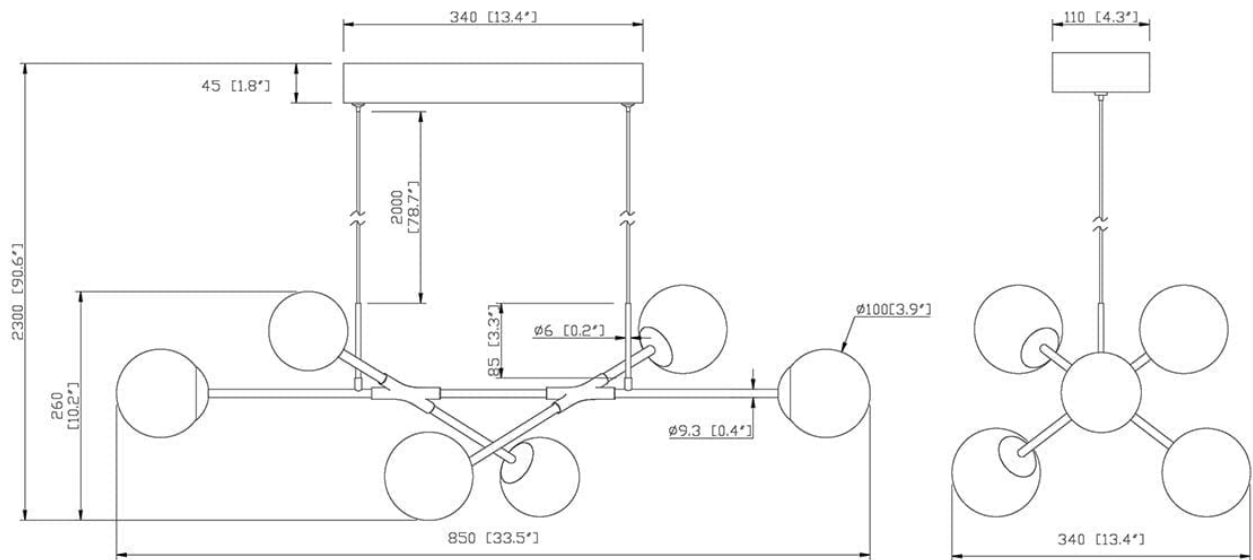

6-Light LED Pendant

Model: PF211-6L-BLK/BRS