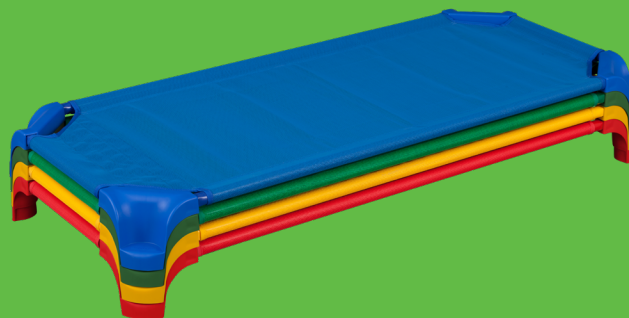

The Deluxe Assorted Stackable Daycare Cot with Easy Lift Corners from Sprogs makes your preschool or daycare classroom naptime set-up simple. The smooth, waterfall-style corners prevent cots from sticking together when unstacking and help prevent corner breakage. The 18-gauge steel frame securely supports up to 150 pounds, and the vinyl-coated mesh fabric makes clean-ups easy. Includes 12 cots.

Deluxe Assorted Stackable Daycare Cot w/ Easy Lift Corners - Standard (52" L) - Pack of 12 Cots

- Greenguard certified.

PRODUCT SKU	SPECIFICATIONS AND FEATURES		
SPG-16138-AS-12PK	MAXIMUM WEIGHT CAPACITY	WARRANTY	HEIGHT
	• 150 LBS.	• 20-YEAR LIMITED	• 5"
	FRAME MATERIAL	WIDTH	ASSEMBLY
	• 18-GAUGE STEEL	• 23"	• REQUIRED
	COT FABRIC	LENGTH	
	• VINYL-COATED MESH	• 52"	