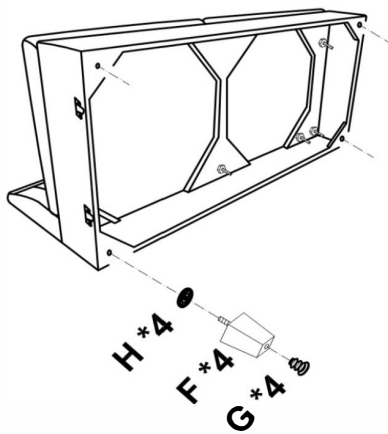

### Parts list: (RAF SOFA)

<b>A</b> BACK FRAME (1 PC) 	<b>B</b> SEAT FRAME (1 PC) 	<b>C</b> ARM FRAME (1 PC) 	
<b>D</b> BACK CUSHIONS (2 PCS) 	<b>E</b> PILLOW (1PC) 	<b>F</b> LEGS (4 PCS) 	
<b>G</b> PLASTIC CAPS (4 PCS) 	<b>H</b> PLASTIC GASKETS (4 PCS) 	<b>I</b> THREADED RODS (5 PCS) 	
<b>J</b> FLAT WASHERS (5 PCS) 	<b>K</b> LOCK WASHERS (5 PCS) 	<b>L</b> HEXAGON NUTS (5 PCS) 	<b>M</b> WRENCH (1 PC) 

# How to assemble:

STEP 1:

STEP 2:

STEP 3:

STEP 4:

STEP 5:

STEP 6:

STEP 7: