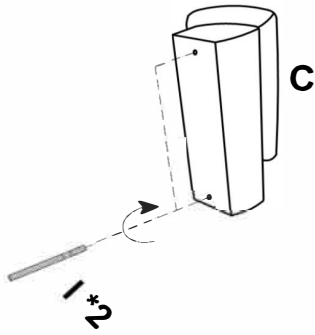

How to assemble:

STEP 1: