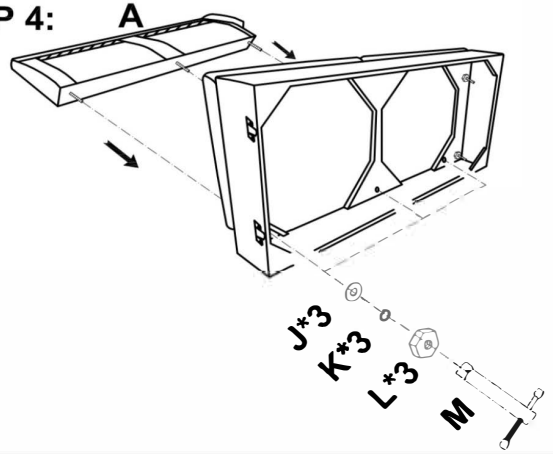

### Parts list: (RAF SOFA)

<b>A</b> BACK FRAME (1 PC) 	<b>B</b> SEAT FRAME (1 PC) 	<b>C</b> ARM FRAME (1 PC) 	
<b>D</b> BACK CUSHIONS (2 PCS) 	<b>E</b> PILLOW (1PC) 	<b>F</b> LEGS (4 PCS) 	
<b>G</b> PLASTIC CAPS (4 PCS) 	<b>H</b> PLASTIC GASKETS (4 PCS) 	<b>I</b> THREADED RODS (5 PCS) 	
<b>J</b> FLAT WASHERS (5 PCS) 	<b>K</b> LOCK WASHERS (5 PCS) 	<b>L</b> HEXAGON NUTS (5 PCS) 	<b>M</b> WRENCH (1 PC) 

# How to assemble:

STEP 1:

STEP 2:

STEP 3:

STEP 4:

STEP 5:

STEP 6:

STEP 7: