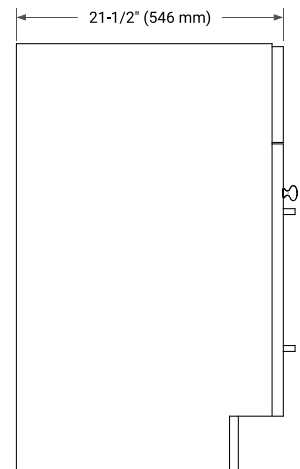

## BASE CABINET DIMENSIONS

60" W x 21.5" D x 34.5" H

## FRONT VIEW

## SIDE VIEW

## PLAN VIEW