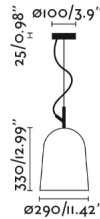

General characteristics

Fixation	Ceiling
voltage	120V
Hertz	60Hz
Cable length	0.02 ft
Max. Power	18W

Material

Body/Structure	Steel
Screen	Steel

Finish

Body/Structure	Matt Black
Screen	White
Location	Dry locations only
US Certification	Fijas cETLus