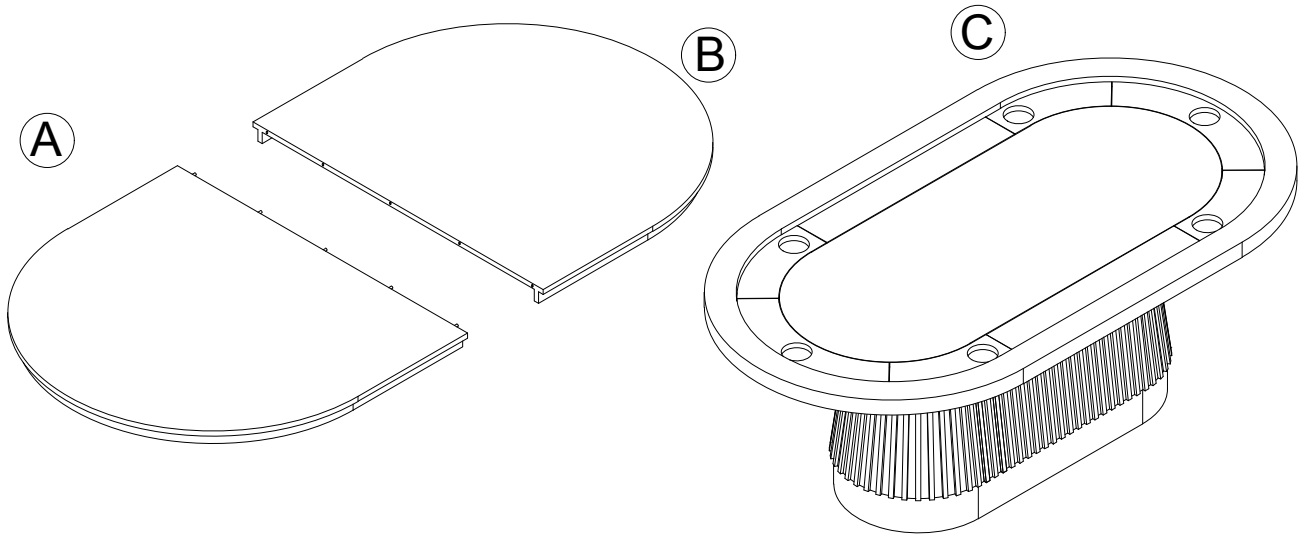

User Manual
Prohibition 84" Texas Hold'em Table Dining Top

RAMGAMEROOM.COM

MODEL:PRO84TXDIN

Read this instruction carefully. Refer hardware and furniture parts list for guidance. Be sure all parts are complete before assembling. Place all wooden furniture parts on a clean and flat soft surface to prevent scratches. Refer steps provided as assembling guide.

PART LIST		
ITEM	DESCRIPTION	QTY
A	Table Top	1PC
B	Table Top	1PC
C	Table (sold separately)	1PC

STEP 1