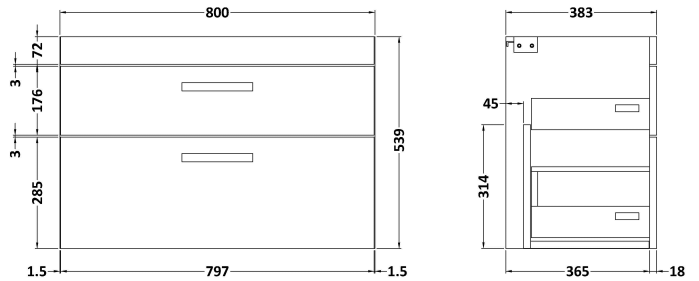

CUSTOMER DATA SHEET

DESCRIPTION: 800 Wh 2-Drawer Vanity With Basin B

CUSTOMER DATA SHEET - FURNITURE

DESCRIPTION: 800 Wall Hung 2-Drawer Basin Unit

PRODUCT DIMENSIONS

Height (mm)	Width (mm)	Depth (mm)	Nett Wgt Kg
538	800	383	34

PACKAGING DIMENSIONS

Height (mm)	Width (mm)	Depth (mm)	Gross Wgt Kg
560	820	405	34

PACKAGING DATA

Box Colour	Brown Cardboard Box		
Box Qty	1	Label Colour	White Label
Label Size	100 x 50	Label Qty	2

OUTER BOX DIMENSIONS (If Applicable)

CUSTOMER DATA SHEET - CERAMICS

DESCRIPTION: Basin 800mm

PRODUCT DIMENSIONS

Height (mm)	Width (mm)	Depth (mm)	Nett Wgt Kg
170	800	390	16.9

PACKAGING DIMENSIONS

Height (mm)	Width (mm)	Depth (mm)	Gross Wgt Kg
400	820	200	16.9

PACKAGING DATA

Box Colour	Brown Cardboard Box - Printed		
Box Qty	1	Label Colour	White Label
Label Size	100 x 50	Label Qty	2

OUTER BOX DIMENSIONS (If Applicable)

Height (mm)	Width (mm)	Depth (mm)	Gross Wgt Kg