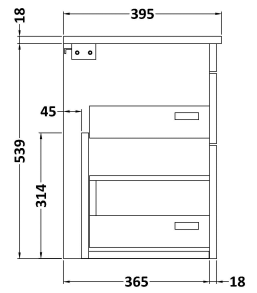

CUSTOMER DATA SHEET

DESCRIPTION: 800 Wh 2-Drawer Vanity With Basin B

CUSTOMER DATA SHEET - FURNITURE

DESCRIPTION: 800 Wall Hung 2-Drawer Basin Unit

PRODUCT DIMENSIONS

Height (mm)	Width (mm)	Depth (mm)	Nett Wgt Kg
538	800	383	34

PACKAGING DIMENSIONS

Height (mm)	Width (mm)	Depth (mm)	Gross Wgt Kg
560	820	405	34

PACKAGING DATA

Box Colour	Brown Cardboard Box		
Box Qty	1	Label Colour	White Label
Label Size	100 x 50	Label Qty	2

OUTER BOX DIMENSIONS (If Applicable)

Height (mm)	Width (mm)	Depth (mm)	Gross Wgt Kg

PRODUCT DETAILS

Country of Origin	United Kingdom			
Fitting Instruction	No			
Constr' Method	Cam & Wood Dowel			
Cabinet Finish	MFC Textured Woodgrain			
Cab Thickness (mm)	18			
Drawer Included	Yes			
No of Shelves	0			
Hinge Inc'	Not Applicable			
Fixings Inc'	Yes			
Handle Inc'	Yes, Supplied			
Handle Type	Strap			
Certification	FSC	Yes	CE	N/A
Colour	Natural Oak			
Constr' Type	Rigid			
Fascia Finish	MFC Textured Woodgrain			
Fas Thickness (mm)	18			
Drawer Type	80mm High Metal Softclose			
Hinge Type	Not Applicable			
Adjustable Legs	No, Not Required			
Handle Style	Contemporary			
Waste Shroud	Yes			

CUSTOMER DATA SHEET - CERAMICS

DESCRIPTION: Basin 800mm

PRODUCT DIMENSIONS

Height (mm)	Width (mm)	Depth (mm)	Nett Wgt Kg
170	800	390	16.9

PACKAGING DIMENSIONS

Height (mm)	Width (mm)	Depth (mm)	Gross Wgt Kg
400	820	200	16.9