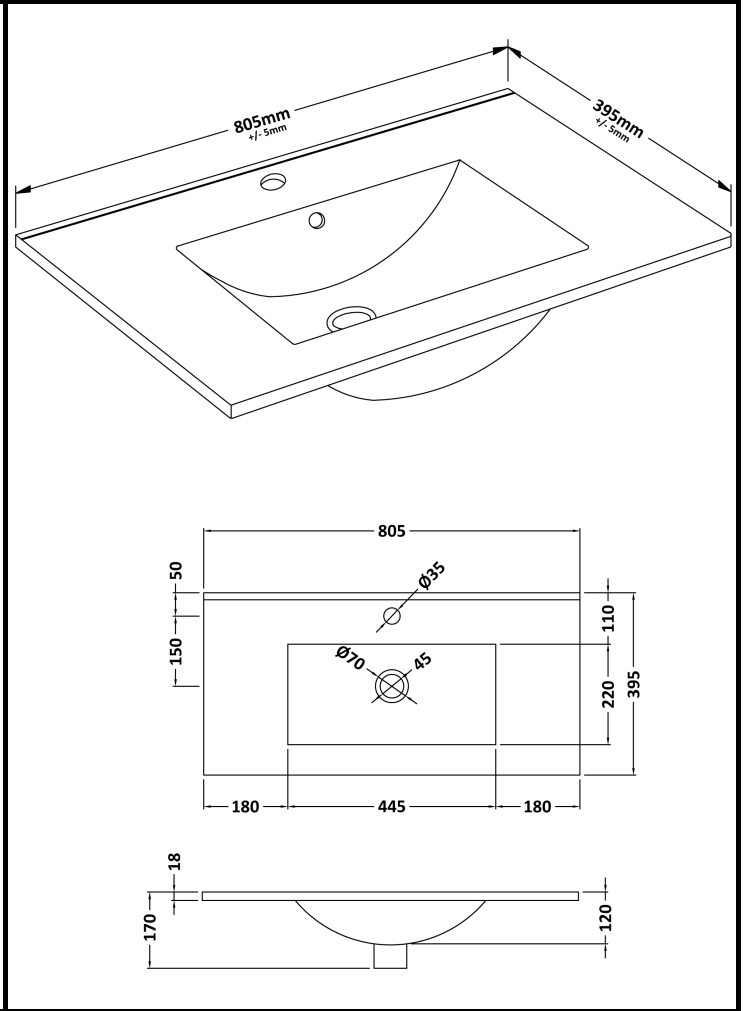

CUSTOMER DATA SHEET

DESCRIPTION: 800 Wh 2-Drawer Vanity With Basin B

CUSTOMER DATA SHEET - FURNITURE

DESCRIPTION: 800 Wall Hung 2-Drawer Basin Unit

PRODUCT DIMENSIONS

Height (mm)	Width (mm)	Depth (mm)	Nett Wgt Kg
538	800	383	34

PACKAGING DIMENSIONS

Height (mm)	Width (mm)	Depth (mm)	Gross Wgt Kg
560	820	405	34

PACKAGING DATA

Box Colour	Brown Cardboard Box		
Box Qty	1	Label Colour	White Label
Label Size	100 x 50	Label Qty	2

OUTER BOX DIMENSIONS (If Applicable)

Height (mm)	Width (mm)	Depth (mm)	Gross Wgt Kg

PRODUCT DETAILS

Country of Origin	United Kingdom			
Fitting Instruction	No			
Constr' Method	Cam & Wood Dowel			
Cabinet Finish	MFC Textured Woodgrain			
Cab Thickness (mm)	18			
Drawer Included	Yes			
No of Shelves	0			
Hinge Inc'	Not Applicable			
Fixings Inc'	Yes			
Handle Inc'	Yes, Supplied			
Handle Type	Strap			
Certification	FSC	Yes	CE	N/A
Colour	Natural Oak			
Constr' Type	Rigid			
Fascia Finish	MFC Textured Woodgrain			
Fas Thickness (mm)	18			
Drawer Type	80mm High Metal Softclose			
Hinge Type	Not Applicable			
Adjustable Legs	No, Not Required			
Handle Style	Contemporary			
Waste Shroud	Yes			

CUSTOMER DATA SHEET - CERAMICS

DESCRIPTION: Basin 800mm

PRODUCT DIMENSIONS

Height (mm)	Width (mm)	Depth (mm)	Nett Wgt Kg
170	800	390	16.9

PACKAGING DIMENSIONS

Height (mm)	Width (mm)	Depth (mm)	Gross Wgt Kg
400	820	200	16.9