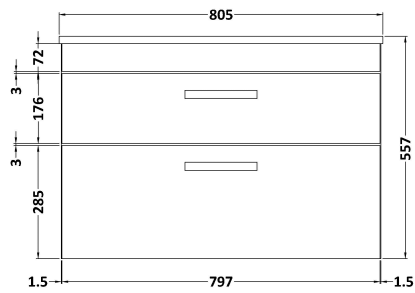

CUSTOMER DATA SHEET

DESCRIPTION: 800 Wh 2-Drawer Vanity With Basin B

CUSTOMER DATA SHEET - FURNITURE

DESCRIPTION: 800 Wall Hung 2-Drawer Basin Unit

PRODUCT DIMENSIONS

Height (mm)	Width (mm)	Depth (mm)	Nett Wgt Kg
538	800	383	34

PACKAGING DIMENSIONS

Height (mm)	Width (mm)	Depth (mm)	Gross Wgt Kg
560	820	405	34

PACKAGING DATA

Box Colour	Brown Cardboard Box		
Box Qty	1	Label Colour	White Label
Label Size	100 x 50	Label Qty	2

OUTER BOX DIMENSIONS (If Applicable)

CUSTOMER DATA SHEET - CERAMICS

DESCRIPTION: Basin 800mm

PRODUCT DIMENSIONS

Height (mm)	Width (mm)	Depth (mm)	Nett Wgt Kg
170	800	390	16.9

PACKAGING DIMENSIONS

Height (mm)	Width (mm)	Depth (mm)	Gross Wgt Kg
400	820	200	16.9

PACKAGING DATA

Box Colour	Brown Cardboard Box - Printed		
Box Qty	1	Label Colour	White Label
Label Size	100 x 50	Label Qty	2

OUTER BOX DIMENSIONS (If Applicable)

Height (mm)	Width (mm)	Depth (mm)	Gross Wgt Kg