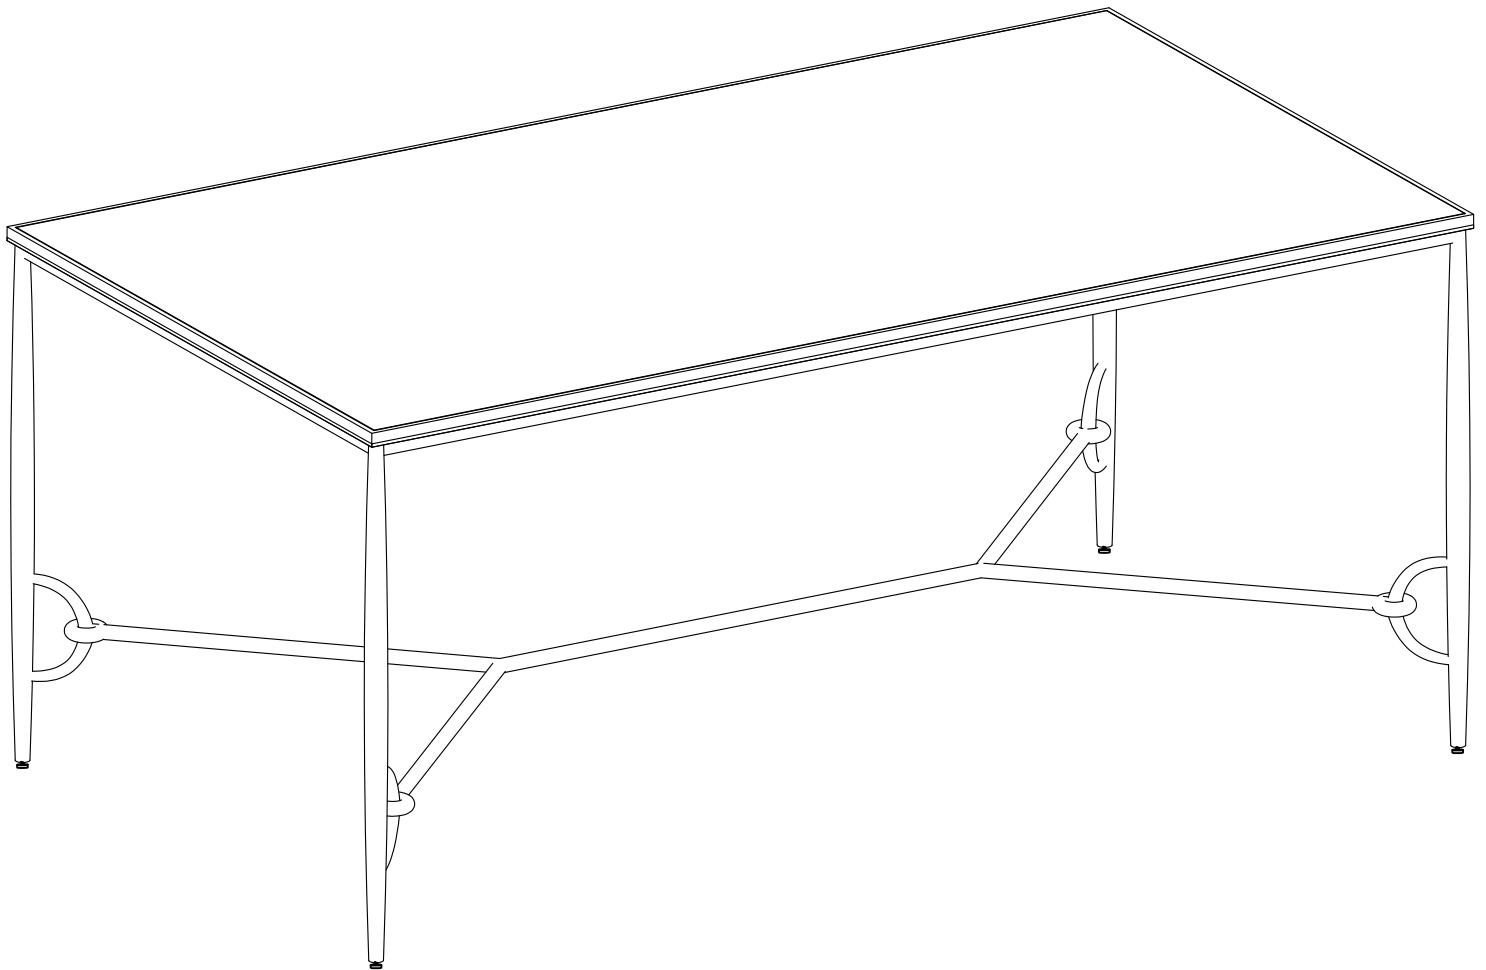

ASSEMBLY INSTRUCTION

Product Description: Babylon Desk

Hardware/Component List :

No.	Hardware/Component List	Size	Quantity
1	 Marble Top		1
2	 Iron Base		1

CAUTION : Please do not over tighten bolts / screw.

ASSEMBLY INSTRUCTION

Product Description: Babylon Desk

1

2

Level Adjustment - In case the doors or handles are not aligned, use levelers to adjust the balance of the them.

CAUTION : Please do not over tighten bolts / screw.