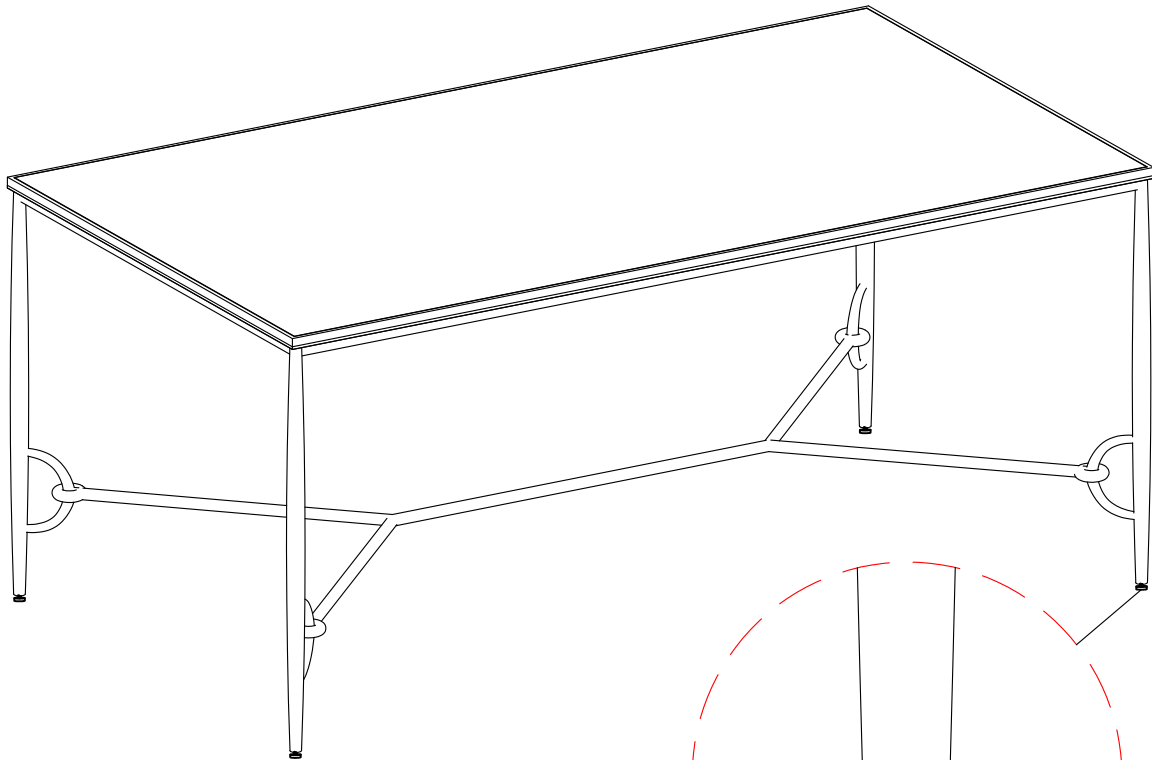

ASSEMBLY INSTRUCTION

Product Description: Babylon Desk

Hardware/Component List :

No.	Hardware/Component List	Size	Quantity
1	 Marble Top		1
2	 Iron Base		1

CAUTION : Please do not over tighten bolts / screw.

ASSEMBLY INSTRUCTION

Product Description: Babylon Desk

1

2

Level Adjustment - In case the doors or handles are not aligned, use levelers to adjust the balance of the them.

CAUTION : Please do not over tighten bolts / screw.