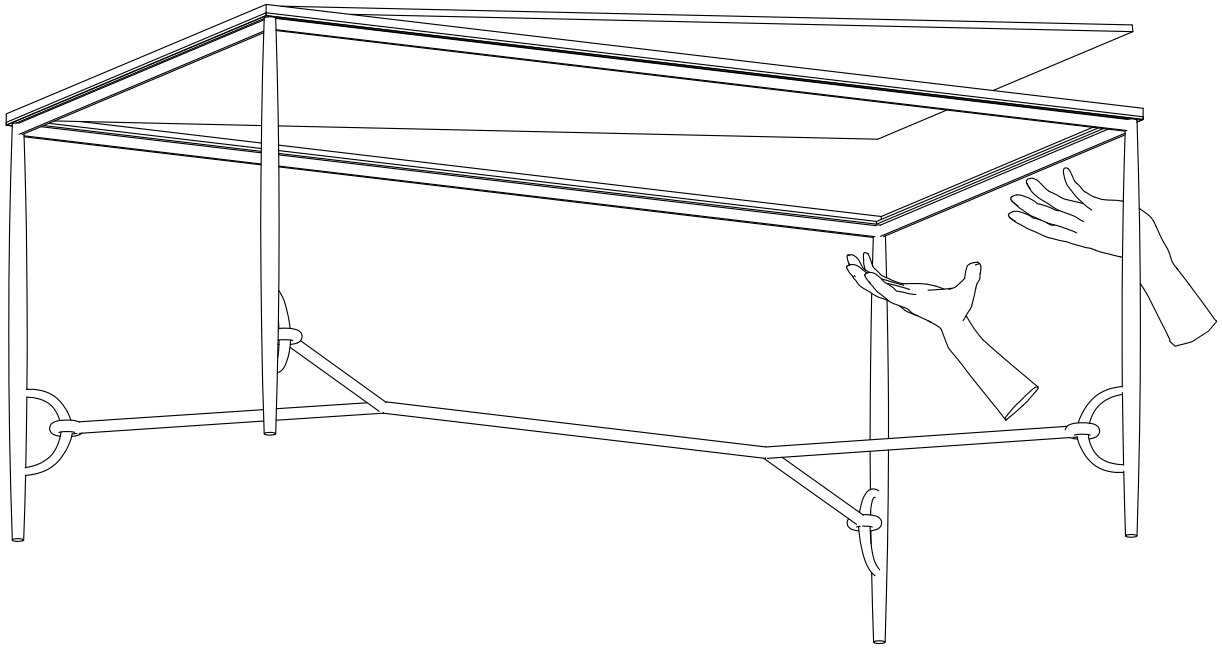

ASSEMBLY INSTRUCTION

Product Description: Babylon Desk

Hardware/Component List :

No.	Hardware/Component List	Size	Quantity
1	 Marble Top		1
2	 Iron Base		1

CAUTION : Please do not over tighten bolts / screw.

ASSEMBLY INSTRUCTION

Product Description: Babylon Desk

1

2

Level Adjustment - In case the doors or handles are not aligned, use levelers to adjust the balance of the them.

CAUTION : Please do not over tighten bolts / screw.