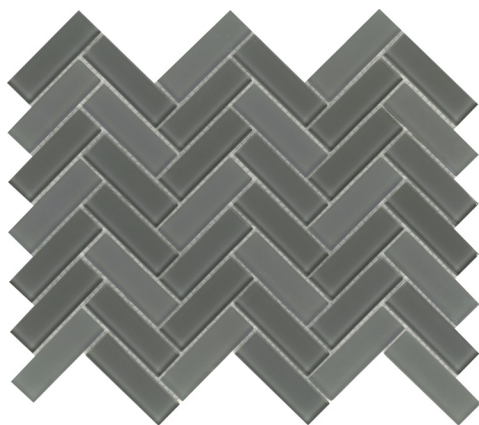

Charisma™ captures the modern mosaic with picket, linear, and herringbone motifs. A wide array of soft tones alternate in varying degrees for lively visual appeal. The contemporary glass mosaic series is a blend of gloss and matte finish.

CHARISMA™

Glass Mosaic

Wise