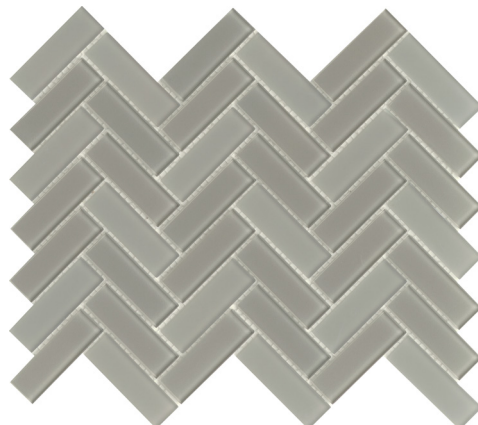

Charisma™ captures the modern mosaic with picket, linear, and herringbone motifs. A wide array of soft tones alternate in varying degrees for lively visual appeal. The contemporary glass mosaic series is a blend of gloss and matte finish.

CHARISMA™

Glass Mosaic

Grace