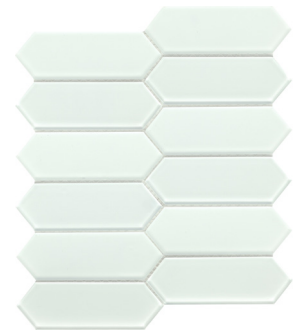

Charisma™ captures the modern mosaic with picket, linear, and herringbone motifs. A wide array of soft tones alternate in varying degrees for lively visual appeal. The contemporary glass mosaic series is a blend of gloss and matte finish.

Delight

Finesse

Grace

Finesse

Poise

Delight

Wise

Grace