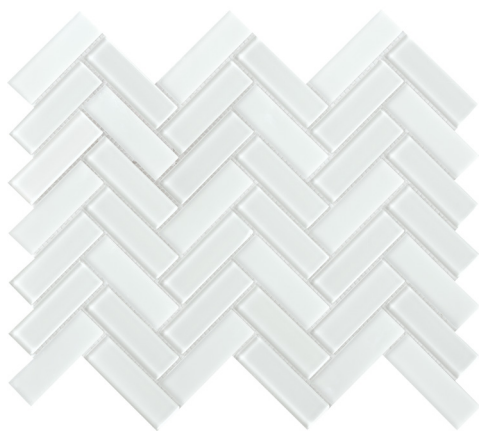

Charisma™ captures the modern mosaic with picket, linear, and herringbone motifs. A wide array of soft tones alternate in varying degrees for lively visual appeal. The contemporary glass mosaic series is a blend of gloss and matte finish.

CHARISMA™

Glass Mosaic

Finesse